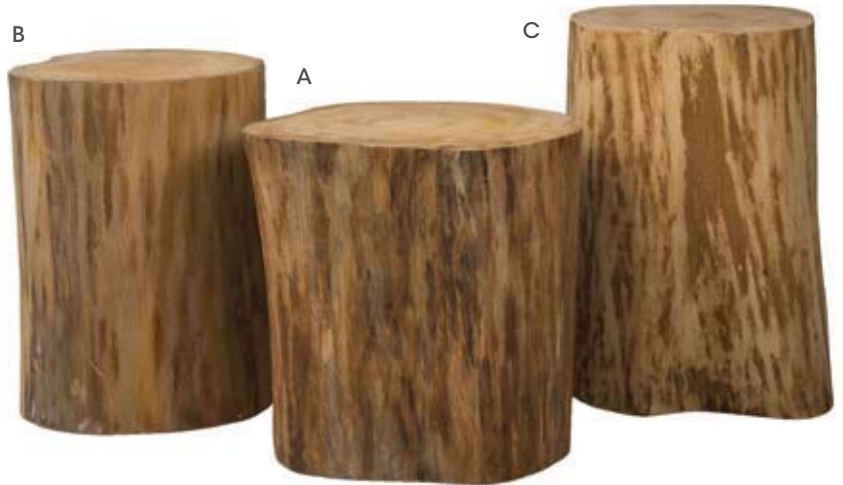

These Natural Tree Stump side tables are a perfect way to bring the warmth of Nature into your home. Use just one as an end table/stool or get creative and group a bunch of them in different heights to create a very original coffee table. This is a natural product, making some of the dimensions approximate. *Available in white or natural.*

- A NATURAL TREE STUMP SIDE TABLE — 15"
  NAT06-15 NEW
  12-15"W x 12-15"D x 15"H
- B NATURAL TREE STUMP SIDE TABLE — 17"
  NAT06-17 NEW
  12-15"W x 12-15"D x 17"H
- C NATURAL TREE STUMP SIDE TABLE — 19"
  NAT06-19 NEW
  12-15"W x 12-15"D x 19"H
- D NATURAL TREE STUMP SIDE TABLE — 15" — WHITE
  NAT06-15-WHT NEW
  12-15"W x 12-15"D x 15"H
- E NATURAL TREE STUMP SIDE TABLE — 17" — WHITE
  NAT06-17-WHT NEW
  12-15"W x 12-15"D x 17"H
- F NATURAL TREE STUMP SIDE TABLE — 19" — WHITE
  NAT06-19-WHT NEW
  12-15"W x 12-15"D x 19"H