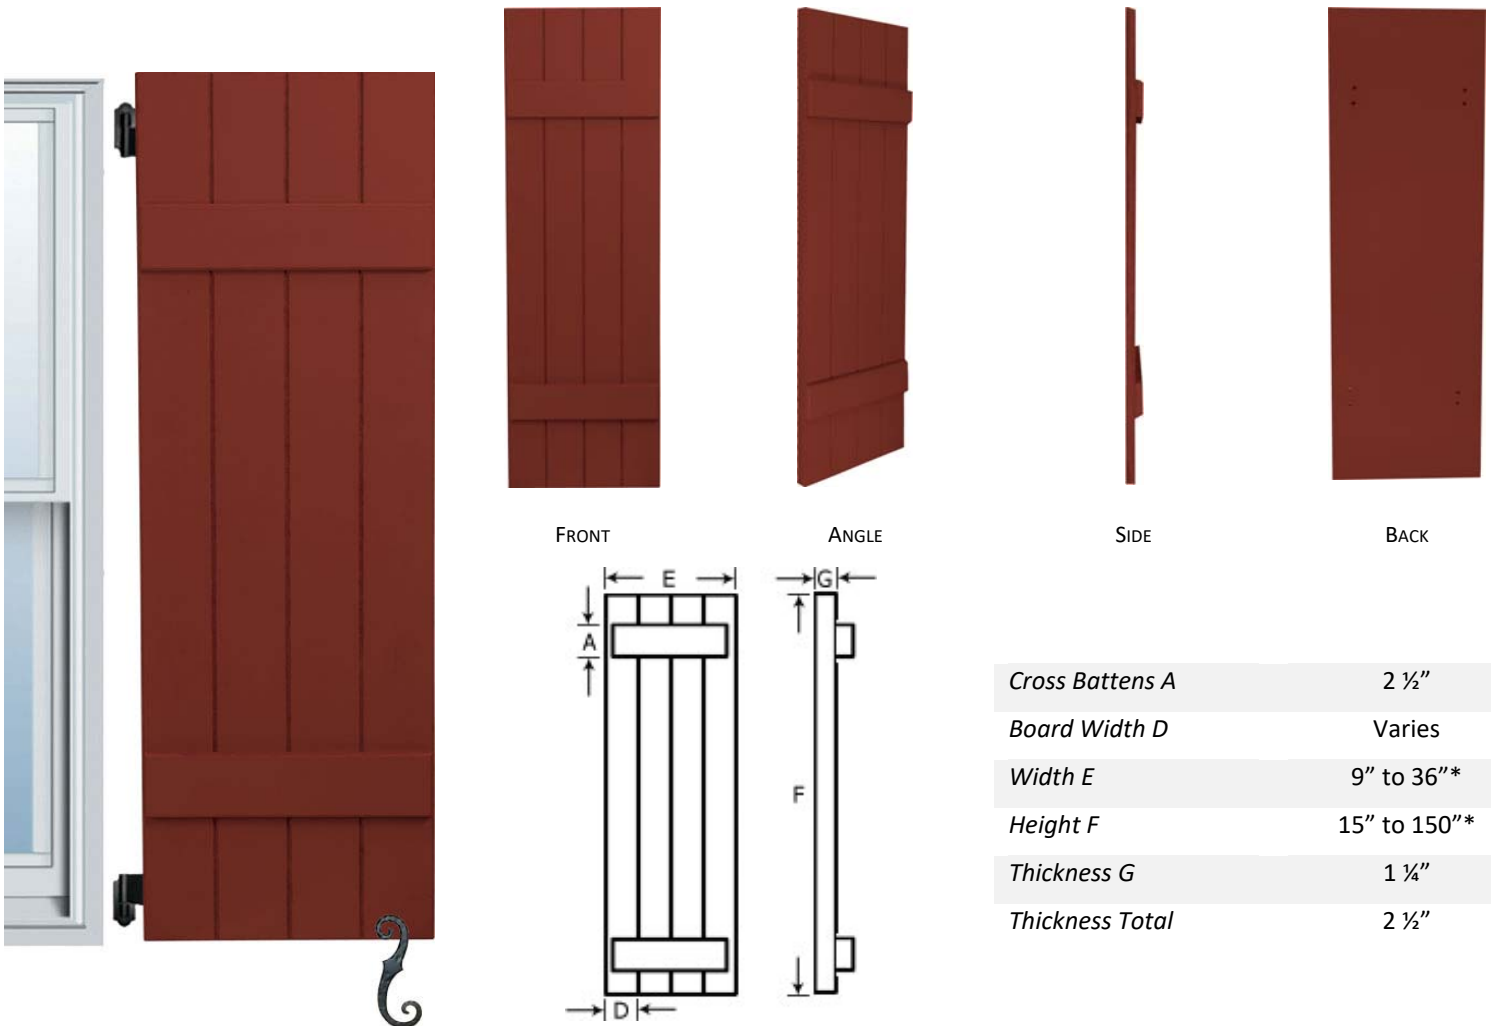

ANGLE

SIDE

BACK

Top Rail A	2 ½"
Center Rail B	2 ½"
Bottom Rail C	2 ½"
Stiles D	2 ½"
Width E	9" to 36"*
Height F	15" to 150"*
Thickness G	1 ¼"

*Available in ⅛" increments.

BOARD-N-BATTEN SHUTTERS

In its simplest form, the Board-n-Batten shutter has been rumored to be the first style of shutter invented. The vertical members are referred to as the boards and the horizontal members are referred to as the battens. This classic style is perfect for ranch style homes or homes that want to reflect historical significance and simplicity.

TWO BATTEN

THREE BATTEN

Z-BOARD

ARCH TOP

SHUTTER DIMENSIONS

FRONT

ANGLE

SIDE