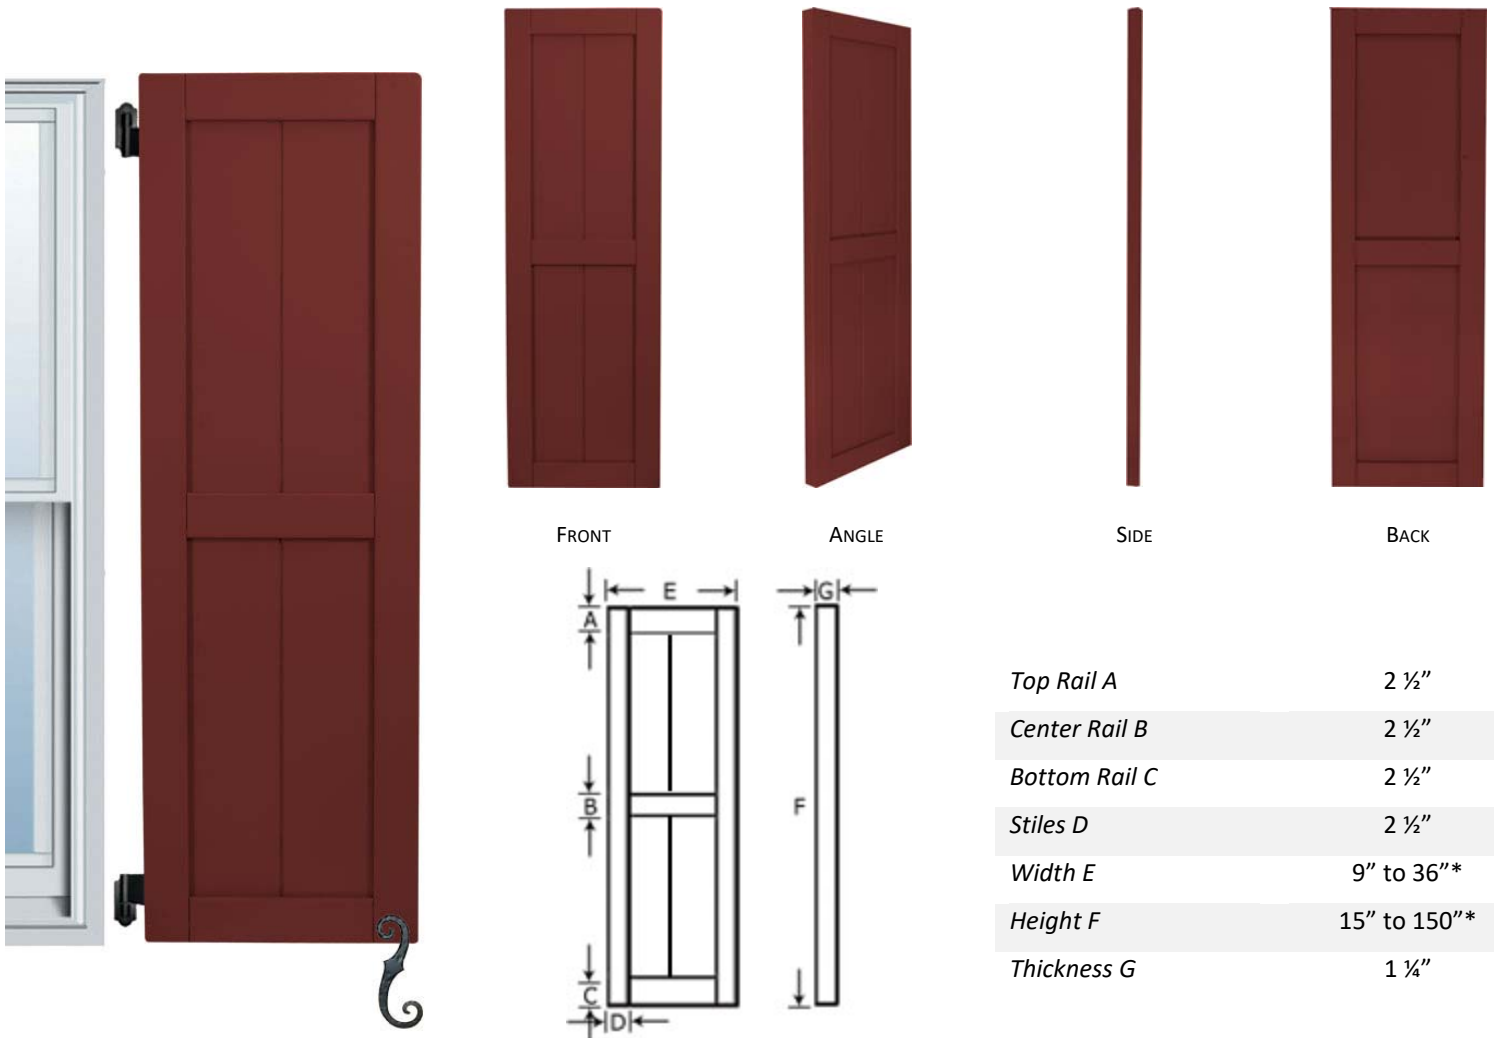

*Available in 1/8" increments.