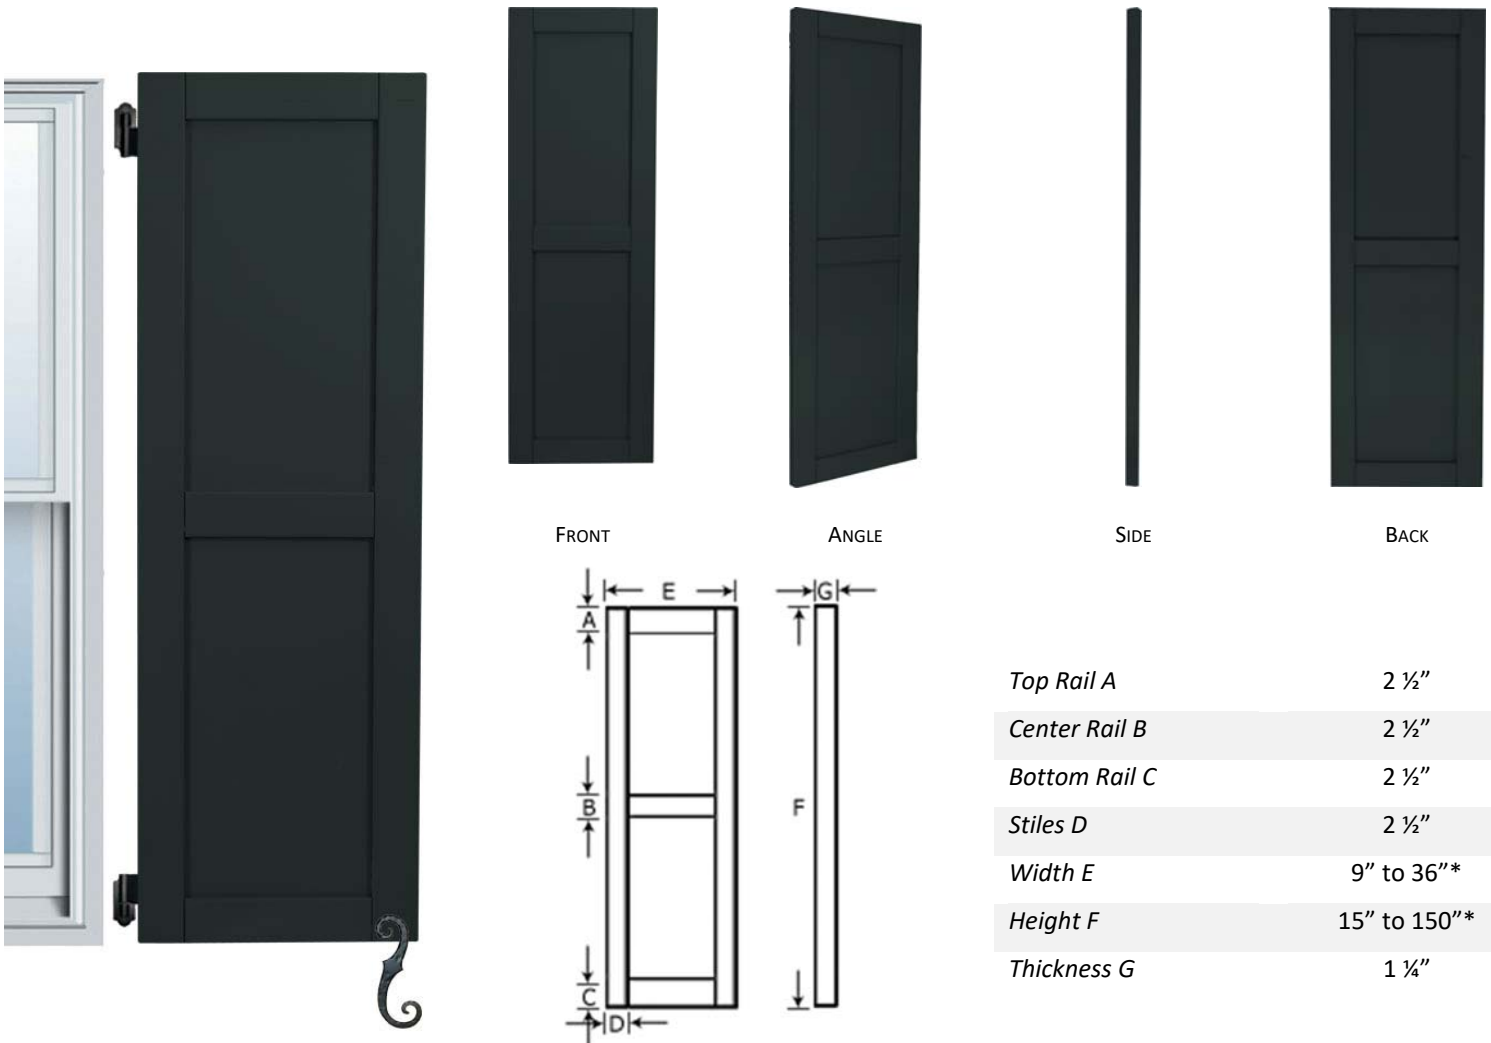

SIDE

BACK

Top Rail A	2 ½"
Center Rail B	2 ½"
Bottom Rail C	2 ½" to 5 ½"
Stiles D	2 ½"
Width E	9" to 36"*
Height F	15" to 150"*
Thickness G	1 ¼"

*Available in 1/8" increments.

FLAT PANEL SHUTTERS

Flat panel shutters are inspired after the Shaker design where clean lines and simplicity define style. These shutters are perfect for Arts & Crafts or Craftsman style homes. Like all our wood shutters, these shutters are hand crafted and assembled for authenticity and architectural correctness.

SHUTTER DIMENSIONS

*Available in 1/8" increments.

FRAMED BnB SHUTTERS

The perfect combination of both Board-n-Batten and our Flat panel shutters, the Framed Board-n-Batten shutters add a unique look. Commonly used on traditional style homes, the Framed Board-n-Batten shutter has been growing in popularity against the traditional louver, raised panel, and board-n-batten shutter style.