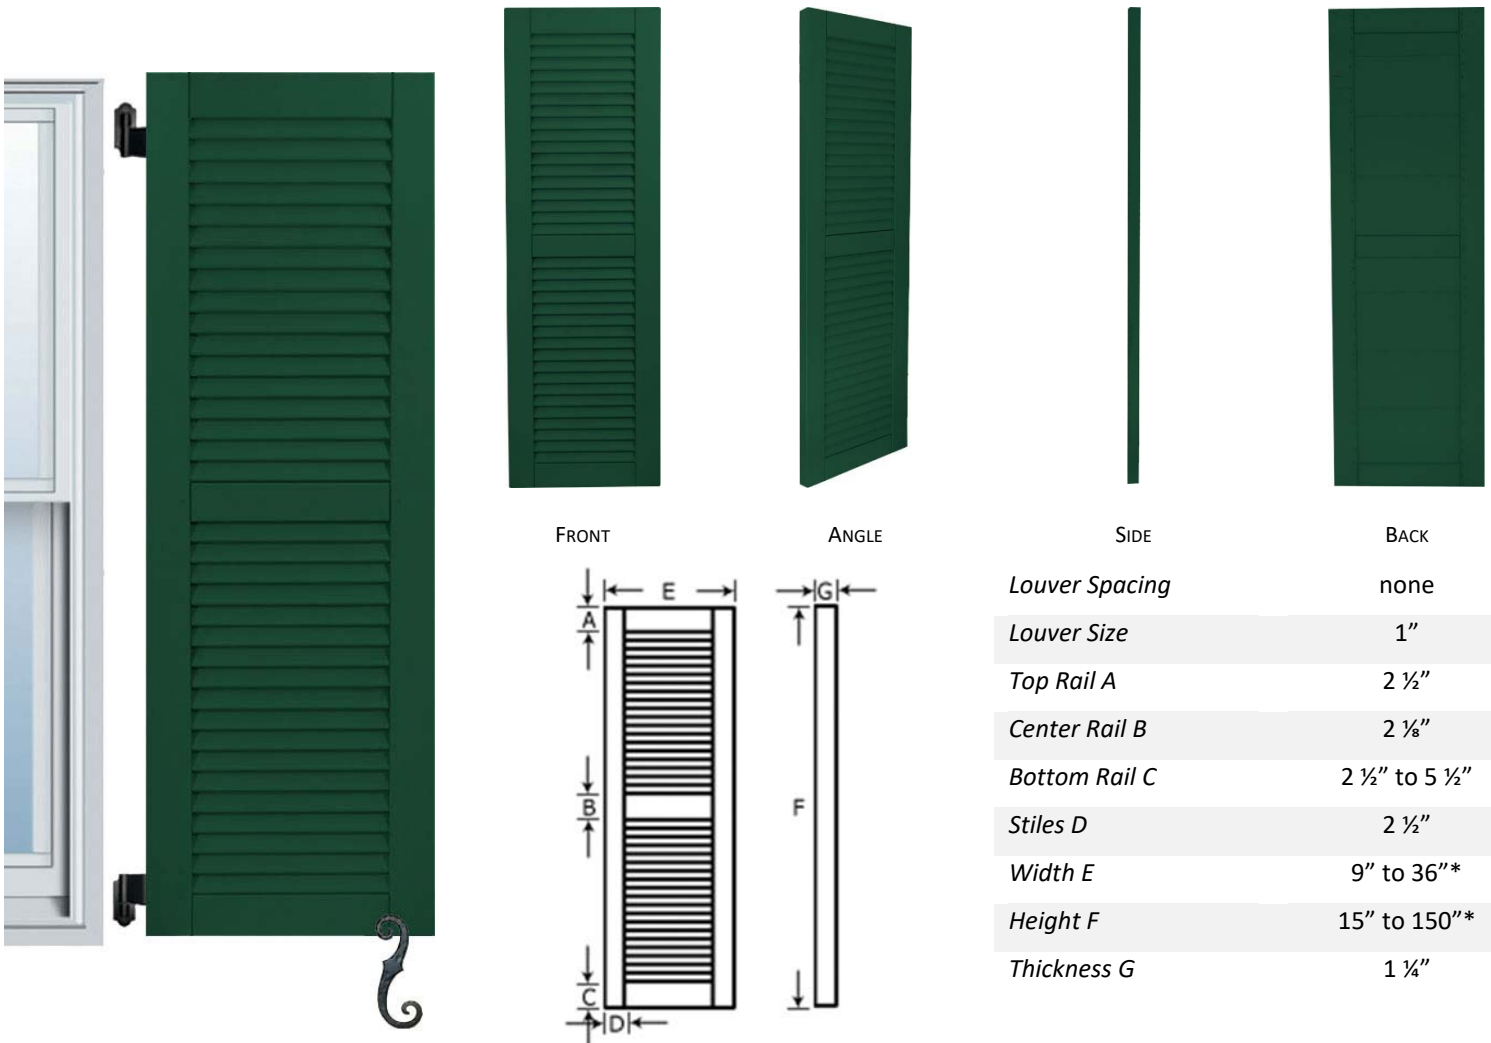

SHUTTER DIMENSIONS

*Available in ⅛" increments.

RAISED PANEL SHUTTERS

Raised Panel Shutters add that traditional colonial look. With a traditional 2 panel to custom 3 panel shutters, our extensive selection will surely fit your needs.