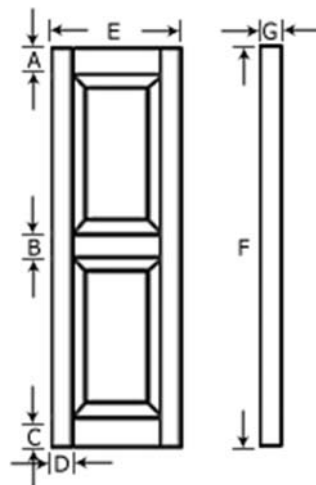

SHUTTER DIMENSIONS

*Available in ⅛" increments.

RAISED PANEL SHUTTERS

Raised Panel Shutters add that traditional colonial look. With a traditional 2 panel to custom 3 panel shutters, our extensive selection will surely fit your needs.

SINGLE

EQUAL

OFFSET

THREE EQUAL

SMALL TOP

SMALL CENTER

SHUTTER DIMENSIONS

FRONT

ANGLE

SIDE

BACK

Top Rail A	2 ½"
Center Rail B	2 ½"
Bottom Rail C	2 ½"
Stiles D	2 ½"
Width E	9" to 36"*
Height F	15" to 150"*
Thickness G	1 ¼"

*Available in ⅛" increments.

BOARD-N-BATTEN SHUTTERS

In its simplest form, the Board-n-Batten shutter has been rumored to be the first style of shutter invented. The vertical members are referred to as the boards and the horizontal members are referred to as the battens. This classic style is perfect for ranch style homes or homes that want to reflect historical significance and simplicity.

TWO BATTEN

THREE BATTEN

Z-BOARD

ARCH TOP

SHUTTER DIMENSIONS

FRONT

ANGLE

SIDE