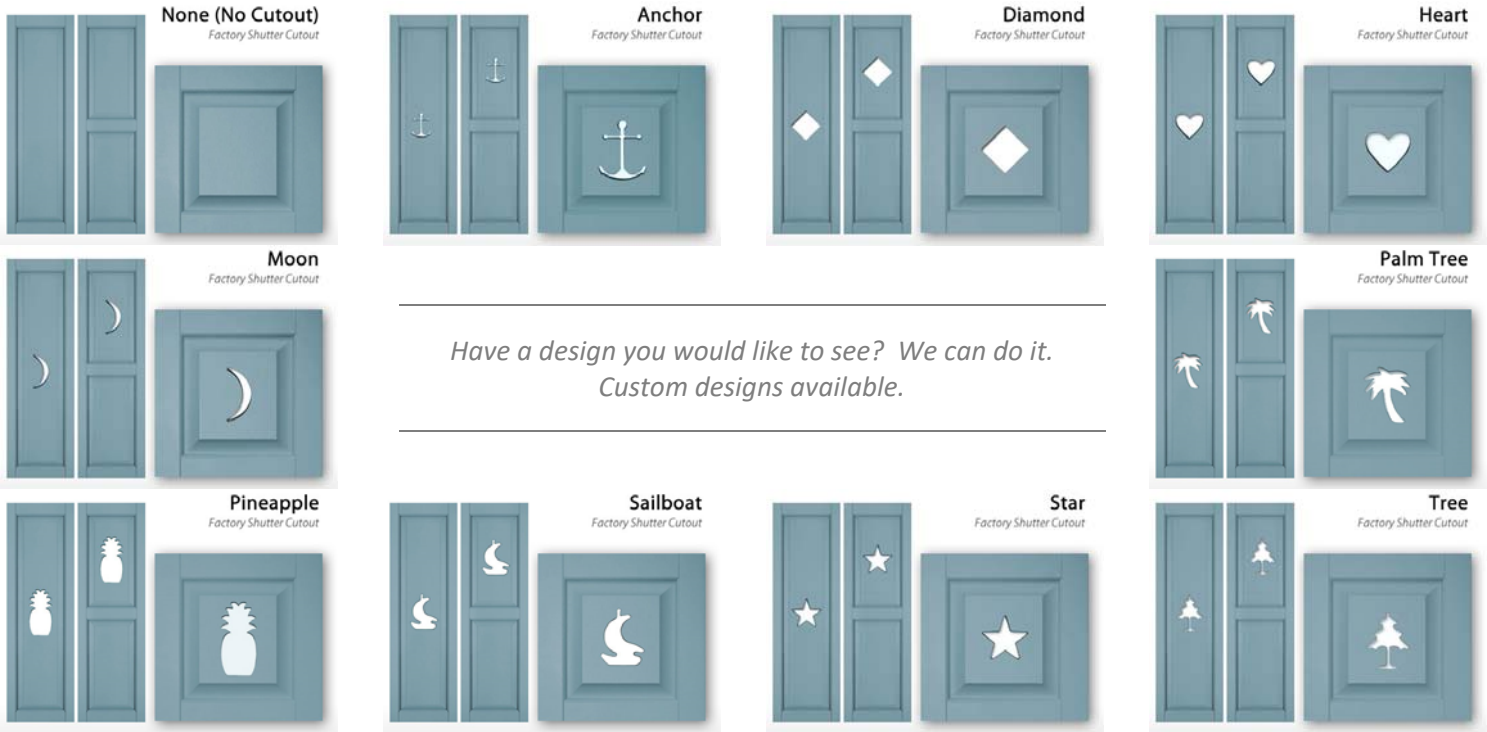

SIDE

BACK

Top Rail A	2 ½"
Center Rail B	2 ½"
Bottom Rail C	2 ½" to 5 ½"
Stiles D	2 ½"
Width E	9" to 36"*
Height F	15" to 150"*
Thickness G	1 ¼"

*Available in 1/8" increments.

FLAT PANEL SHUTTERS

Flat panel shutters are inspired after the Shaker design where clean lines and simplicity define style. These shutters are perfect for Arts & Crafts or Craftsman style homes. Like all our wood shutters, these shutters are hand crafted and assembled for authenticity and architectural correctness.

SHUTTER DIMENSIONS

*Available in 1/8" increments.

FRAMED BnB SHUTTERS

The perfect combination of both Board-n-Batten and our Flat panel shutters, the Framed Board-n-Batten shutters add a unique look. Commonly used on traditional style homes, the Framed Board-n-Batten shutter has been growing in popularity against the traditional louver, raised panel, and board-n-batten shutter style.

SHUTTER DIMENSIONS

*Available in 1/8" increments.

SHUTTER OPTIONS

Add a unique look to your shutters that will help them really stand out. Choose from one of our most popular shapes, or give us a call if you have your own design in mind.