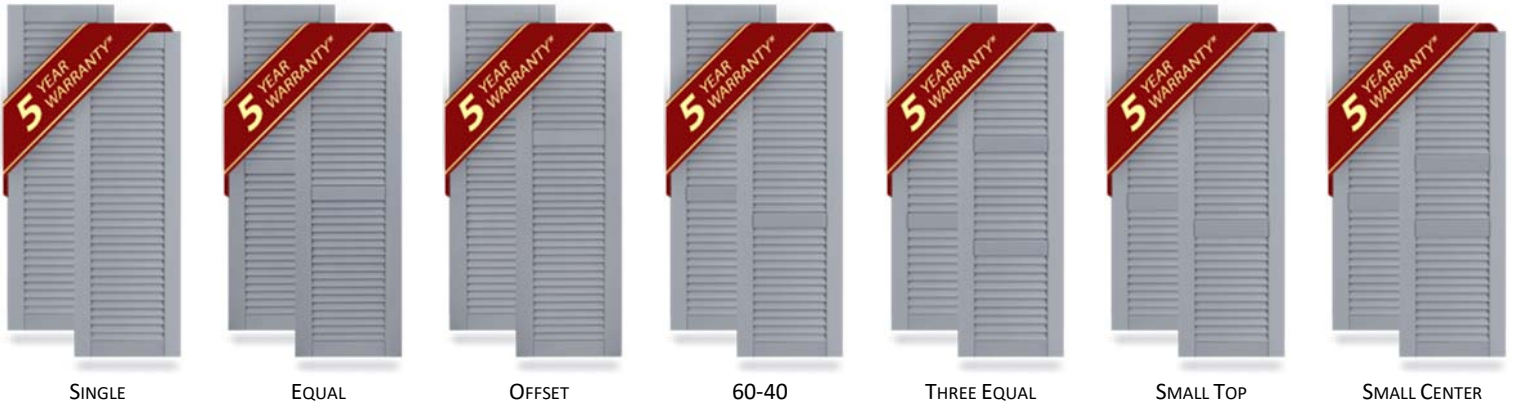

Composite shutters provide the look and feel of authentic wood shutters without the maintenance. The included mounting brackets make installation simple. With a variety of sizes and colors available, you'll be sure to find the shutters right for you.

Custom designed and hand assembled to your specifications • Real look and feel of real wood shutters • Impervious to the effects of normal weather conditions • Easily installs with included mounting brackets • Order functional hardware for an authentic look

PRIMED

LOUVER SHUTTERS

Louvered Window Shutters offer tasteful signature styling and a timeless accent to homes. Imagine the graceful yet enduring beauty that these exterior shutters can bring to your home. Choose from one of our many louver combinations. Custom made in a variety of sizes and lengths.

SHUTTER DIMENSIONS

*Available in ⅛" increments.

RAISED PANEL SHUTTERS

Raised Panel Shutters add that traditional colonial look. With a traditional 2 panel to custom 3 panel shutters, our extensive selection will surely fit your needs.