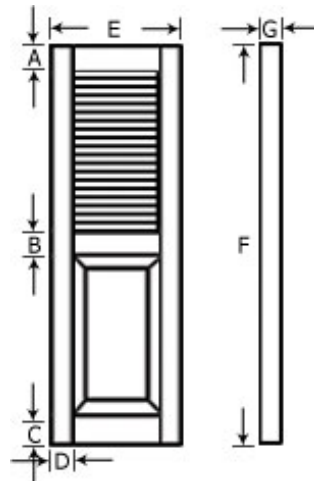

TWO BATTEN

THREE BATTEN

Z-BOARD

ARCH TOP

SHUTTER DIMENSIONS

FRONT

ANGLE

SIDE

BACK

Cross Battens A	2 ½"
Board Width D	Varies
Width E	9" to 36"*
Height F	15" to 150"*
Thickness G	1 ¼"
Thickness Total	2 ½"

**Available in 1/8" increments.*

COMBINATION SHUTTERS

The Combination Shutter originated in the New Orleans area with its unique combination of both louver and raised panel. It offers the beauty of both styles, yet offers a second glance appeal to traditional styles. You can mix and match your styles with a variety of louver and raised panel combinations to make your own unique look.

LOUVER/PANEL

PANEL/LOUVER

PANEL/LOUVER/PANEL

60-40 LOUVER/PANEL

60-40 PANEL/LOUVER

SHUTTER DIMENSIONS

FRONT

ANGLE

SIDE

BACK

Top Rail A	2 ½"
Center Rail B	2 ½"
Bottom Rail C	2 ½" to 5 ½"
Stiles D	2 ½"
Width E	9" to 36"*
Height F	15" to 150"*
Thickness G	1 ¼"

*Available in 1/8" increments.

FLAT PANEL SHUTTERS

Flat panel shutters are inspired after the Shaker design where clean lines and simplicity define style. These shutters are perfect for Arts & Crafts or Craftsman style homes. Like all our wood shutters, these shutters are hand crafted and assembled for authenticity and architectural correctness.