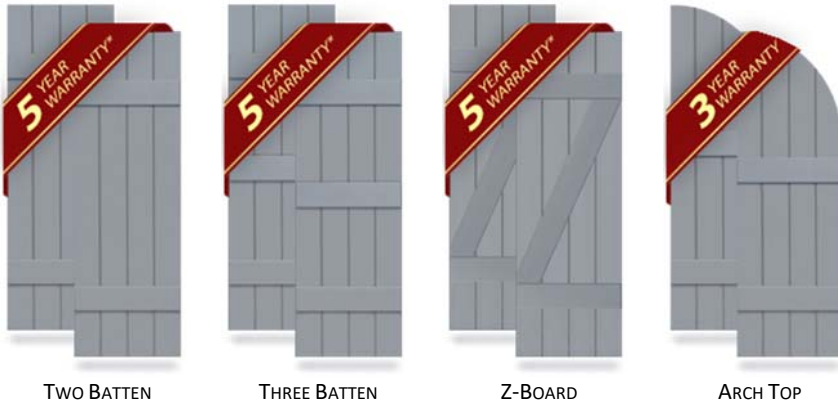

SHUTTER DIMENSIONS

*Available in ⅛" increments.

RAISED PANEL SHUTTERS

Raised Panel Shutters add that traditional colonial look. With a traditional 2 panel to custom 3 panel shutters, our extensive selection will surely fit your needs.

ANGLE

SIDE

BACK

Top Rail A	2 ½"
Center Rail B	2 ½"
Bottom Rail C	2 ½"
Stiles D	2 ½"
Width E	9" to 36"*
Height F	15" to 150"*
Thickness G	1 ¼"

*Available in ⅛" increments.

BOARD-N-BATTEN SHUTTERS

In its simplest form, the Board-n-Batten shutter has been rumored to be the first style of shutter invented. The vertical members are referred to as the boards and the horizontal members are referred to as the battens. This classic style is perfect for ranch style homes or homes that want to reflect historical significance and simplicity.

TWO BATTEN

THREE BATTEN

Z-BOARD

ARCH TOP

SHUTTER DIMENSIONS

FRONT

ANGLE

SIDE

BACK

Cross Battens A	2 ½"
Board Width D	Varies
Width E	9" to 36"*
Height F	15" to 150"*
Thickness G	1 ¼"
Thickness Total	2 ½"

**Available in 1/8" increments.*

COMBINATION SHUTTERS

The Combination Shutter originated in the New Orleans area with its unique combination of both louver and raised panel. It offers the beauty of both styles, yet offers a second glance appeal to traditional styles. You can mix and match your styles with a variety of louver and raised panel combinations to make your own unique look.