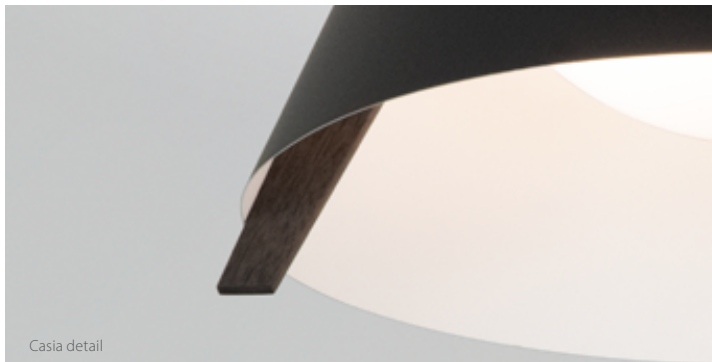

Casia 18, dark stain walnut, matte black with matte white interior

Casia detail

Casia 18 flush mount

Dimensions: 18" Ø, 7.3"
 Product weight: 4 lb
 Light output: minimum 1310 Lumens (source)
 See Lamping options below
 Light color: 2700 K or 3500 K
 Color accuracy: 90+ CRI
 Power usage: 15 W
 Dimmable (see power options below)
 Wood grain will vary
 Specifications subject to change
 UL Pending

MATERIAL & FINISH OPTIONS

Casia 18 part # 08-110-18		-
Wood Body		
walnut (CM-001)	W	
dark stained walnut (CM-002)	D	
white washed oak (CM-095)	O	
Shade Material		
matte black (CM-085) with matte white interior	B	
distressed brass (CM-009)	D	
gloss white (CM-054)	W	
Lamping		
2700 K LED - 1310 Lumens (source)	27	
3500 K LED - 1378 Lumens (source)	35	
Power Option		
120-277 V AC input voltage TRIAC and ELV dimming	P1	

Casia is a fresh and innovative approach to a flush mount light fixture. Each carefully selected material plays an integral role in the aesthetic design and performance. The wood arms, metal shade, and glass diffuser combine to create a minimalist form well suited for a modern environment or a more traditional space. The 14" version works well in bathrooms, closets, narrow corridors, and smaller kitchens. The 18" and 22" sizes are incredibly dynamic and work well in different environments such as commercial, residential, and hospitality applications.