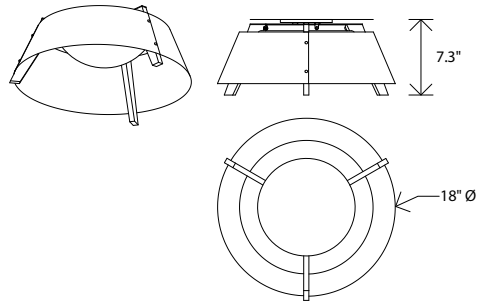

Casia 18, dark stain walnut, matte black with matte white interior

Casia detail

Casia 18 flush mount

Dimensions: 18" Ø, 7.3"
 Product weight: 4 lb
 Light output: minimum 1310 Lumens (source)
 See Lamping options below
 Light color: 2700 K or 3500 K
 Color accuracy: 90+ CRI
 Power usage: 15 W
 Dimmable (see power options below)
 Wood grain will vary
 Specifications subject to change
 UL Pending

MATERIAL & FINISH OPTIONS

Casia 18 part # 08-110-18		-
Wood Body		
walnut (CM-001)	W	
dark stained walnut (CM-002)	D	
white washed oak (CM-095)	O	
Shade Material		
matte black (CM-085) with matte white interior	B	
distressed brass (CM-009)	D	
gloss white (CM-054)	W	
Lamping		
2700 K LED - 1310 Lumens (source)	27	
3500 K LED - 1378 Lumens (source)	35	
Power Option		
120-277 V AC input voltage TRIAC and ELV dimming	P1	

Casia is a fresh and innovative approach to a flush mount light fixture. Each carefully selected material plays an integral role in the aesthetic design and performance. The wood arms, metal shade, and glass diffuser combine to create a minimalist form well suited for a modern environment or a more traditional space. The 14" version works well in bathrooms, closets, narrow corridors, and smaller kitchens. The 18" and 22" sizes are incredibly dynamic and work well in different environments such as commercial, residential, and hospitality applications.