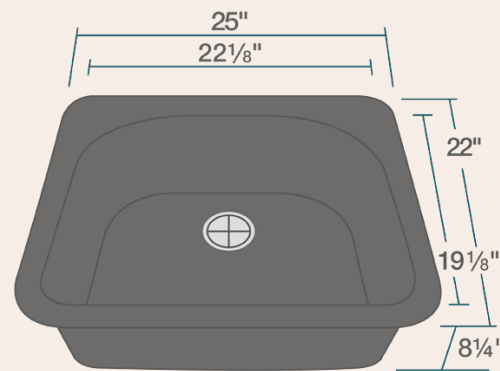

- 25" x 22" x 8 1/4"
- Topmount Installation
- Made with 80% Quartz, 20% Acrylic
- All-Natural Materials - Eco-Friendly and Recyclable
- Offset Drain
- Heat Resistant to 550 Degrees
- Stain Resistant
- Scratch Resistant
- Multiple Colors Available
- Installation Hardware Included
- Limited Lifetime Warranty
- Acrylic Provides Sound Dampening - No Pads Needed

Accessories

*Accessories not included

Available Colors

Features

Topmount Installation	27" Minimum Cabinet Size	80% Quartz 20% Acrylic	Heat Resistant	Stain Resistant	Scratch Resistant
Multiple Colors Available	Hardware Included	Limited Lifetime Warranty	One Bowl		