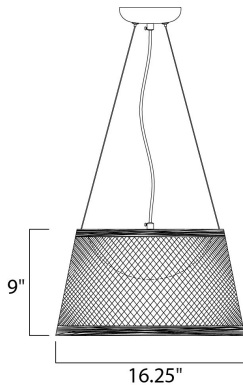

FINISHES OPTION

MATERIAL

Hemp Rope, Acrylic

RATINGS

cETLus
Damp Location

ADDITIONAL

OPERATING TEMPERATURE:
-20°C (-4°F), 40°C (104°F)

MEASUREMENTS

DIMENSION : 16.25" W x 9" H
MAX OAH : 139" OAH
HANGING WEIGHT : 4 lb

LAMPING

INPUT VOLTAGE : 120V
LUMENS : 560 Rated
BULB : 1 x 8W LED PCB Integrated , 8W Total
BULB INCLUDED : (Integrated)
DIMMABLE : Triac CL
CRI : 80+ CRI
COLOR_TEMP : 3000K