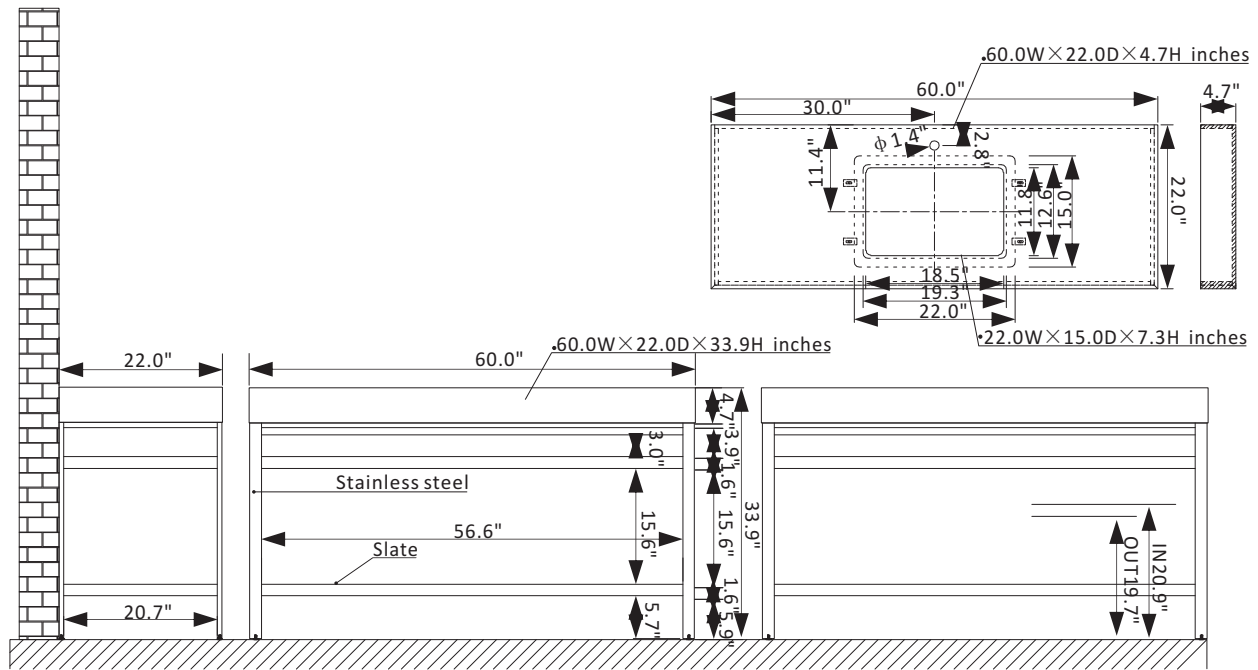

Vinnova Funes Vanity Collection 702560-TB-SMB-NM

Features

- Constructed of high-quality stainless steel with sintered stone for superior durability and stability.
- Structure base available in Brushed Gold or Matte Black finish to enhance your décor.
- Your choice of White or Gray countertop lends a touch of refined opulence.
- Large open shelf below provides convenient space for storage or display.
- Single, rectangular glazed white ceramic under-mount sink included.
- Pre-drilled and designed for easy plumbing and faucet installation.