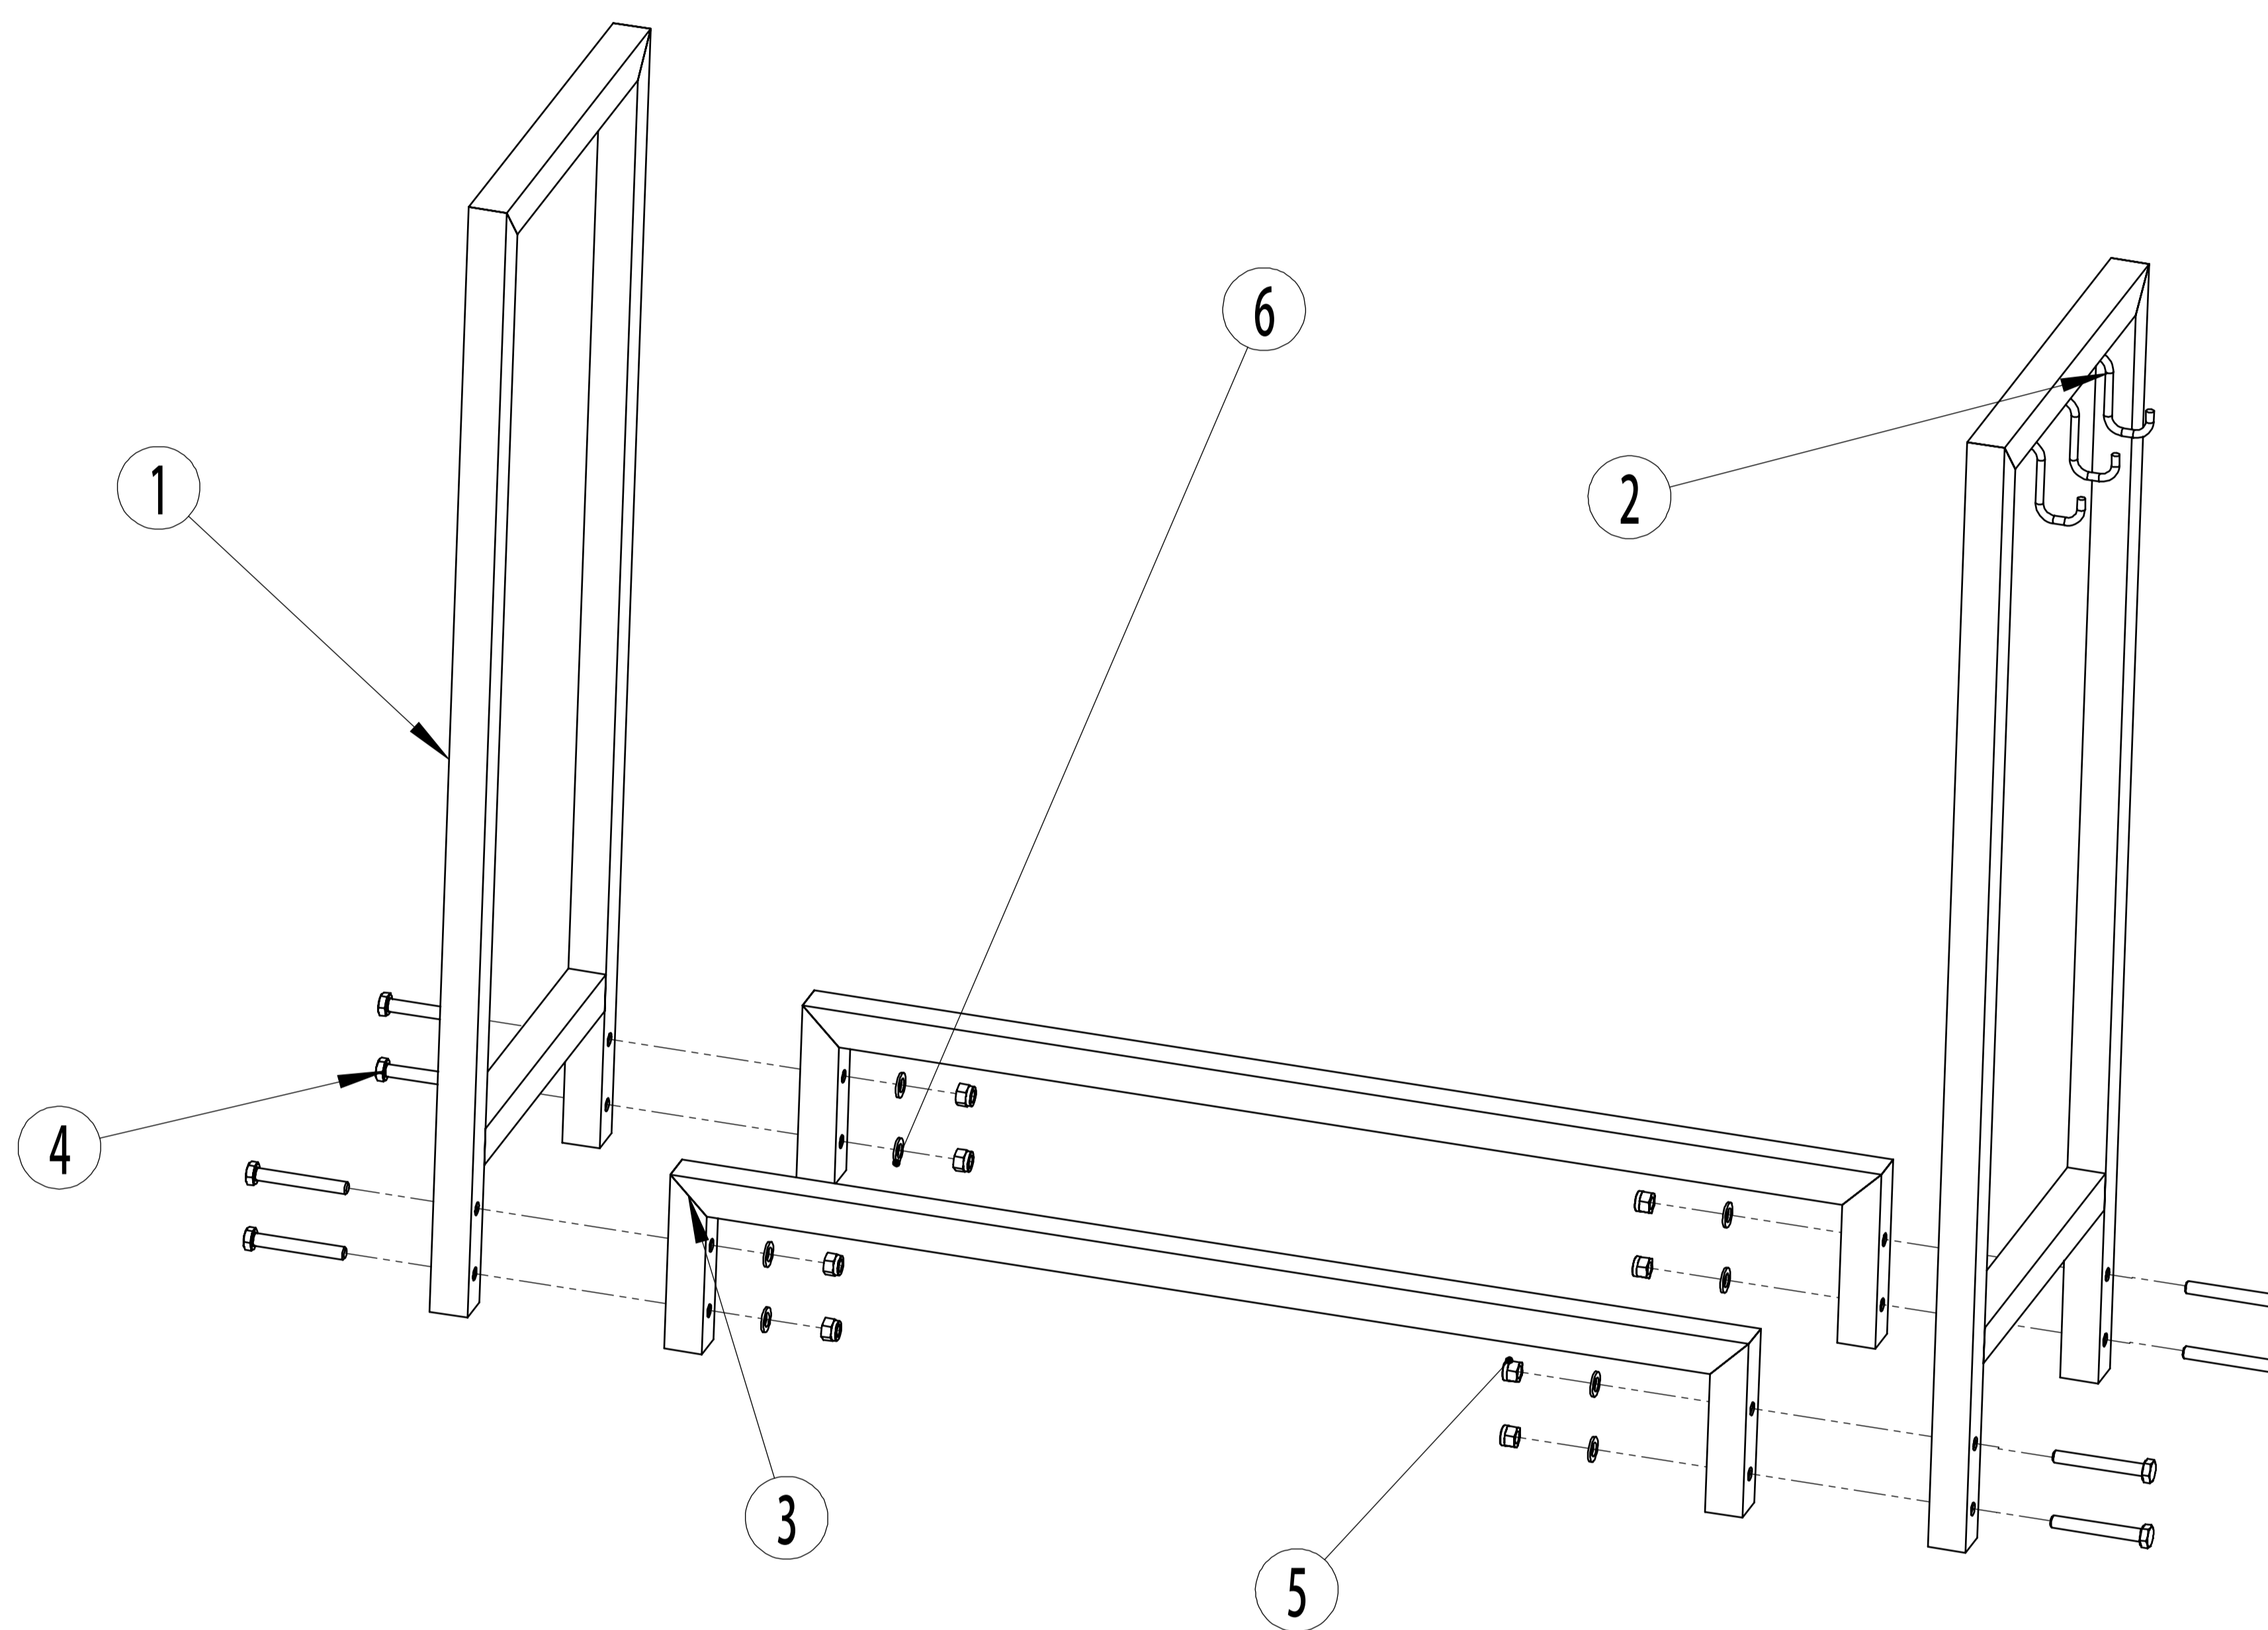

30" Black Steel Firewood Log Rack #QXWR30 Instruction

Item	Parts Drawing	Qty
1		1
2		1
3		2
4		8
5		8
6		8