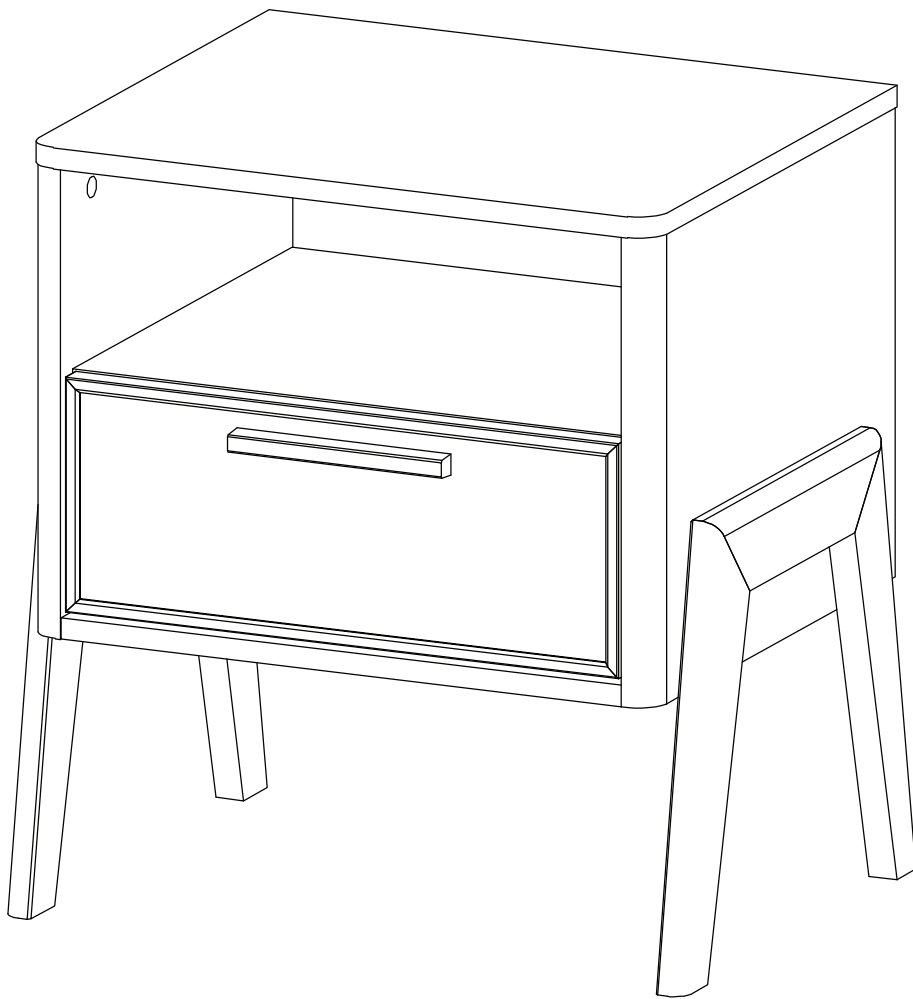

ASSEMBLY INSTRUCTIONS

npd
furniture and more

1340010

**HEATON KD
SIDE TABLE 1 DRAWER**

No	Size	Qty
1	470 x 390 x 15 mm	1
2	420 x 386 x 15 mm	1
3	388 x 330 x 24 mm	1
4	388 x 330 x 24 mm	1
5	352 x 420 x 15 mm	1
6	414 x 165 x 18 mm	1