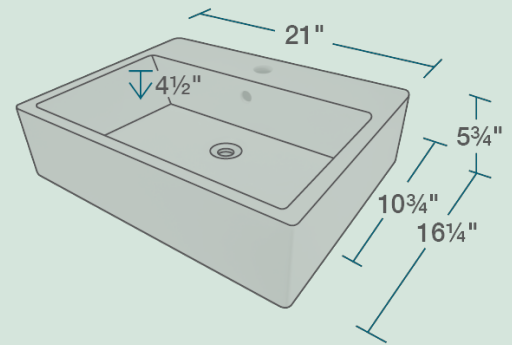

V2502-BISQUE Vessel Sink

Porcelain

Our porcelain sinks are made of true vitreous china and are triple glazed to create the strongest sink you will find. All of our porcelain sinks are covered by a limited lifetime warranty. All undermount sinks come with a cardboard cutout template and mounting hardware.

21" x 16 1/4" x 5 3/4"
 Vessel Installation
 True Vitreous China
 No Hardware Needed
 Limited Lifetime Warranty

Accessories

*Accessories not included

Available Colors

Features

Vessel Installation	21" Minimum Cabinet Size	True Vitreous China	No Hardware Needed	Limited Lifetime Warranty	One Bowl