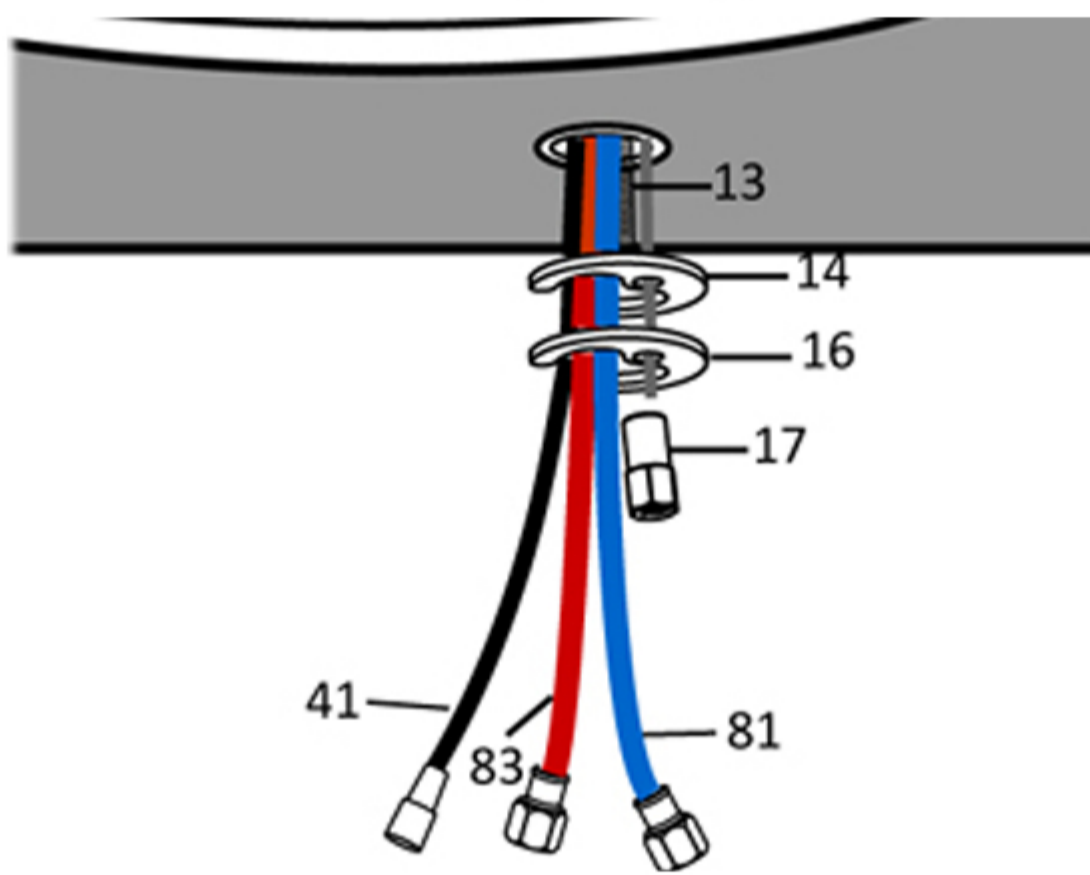

Juno All-in-one Thermostatic Sensor Faucet B5125 Available in Chrome Finish or Oil Rubbed Bronze Finish

INSTALLATION INSTRUCTIONS

This General diagram and installation instructions are not intended for any specific model, but is presented as a general guideline for Installations!