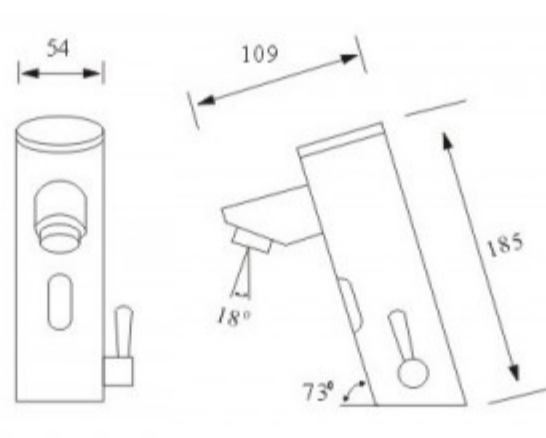

Juno All-in-one Thermostatic Sensor Faucet B5125 Available in Chrome Finish or Oil Rubbed Bronze Finish

INSTALLATION INSTRUCTIONS

This General diagram and installation instructions are not intended for any specific model, but is presented as a general guideline for Installations!