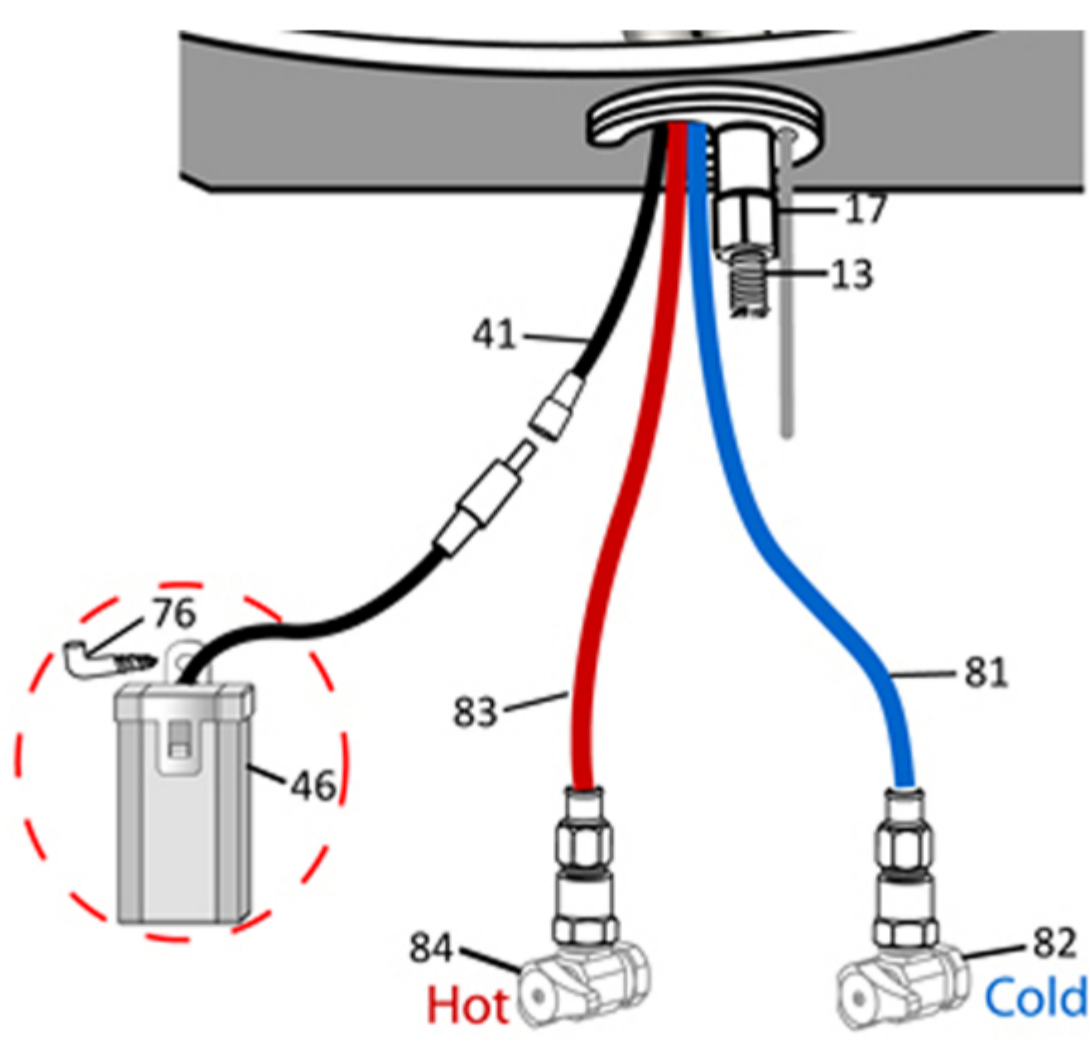

Juno All-in-one Thermostatic Sensor Faucet B5125 Available in Chrome Finish or Oil Rubbed Bronze Finish

INSTALLATION INSTRUCTIONS

This General diagram and installation instructions are not intended for any specific model, but is presented as a general guideline for Installations!