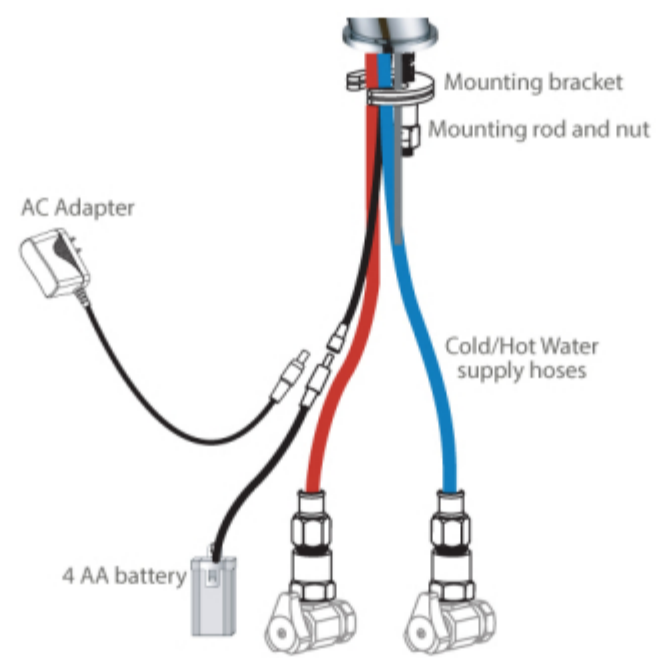

Juno All-in-one Thermostatic Sensor Faucet B5125 Available in Chrome Finish or Oil Rubbed Bronze Finish

INSTALLATION INSTRUCTIONS

This General diagram and installation instructions are not intended for any specific model, but is presented as a general guideline for Installations!