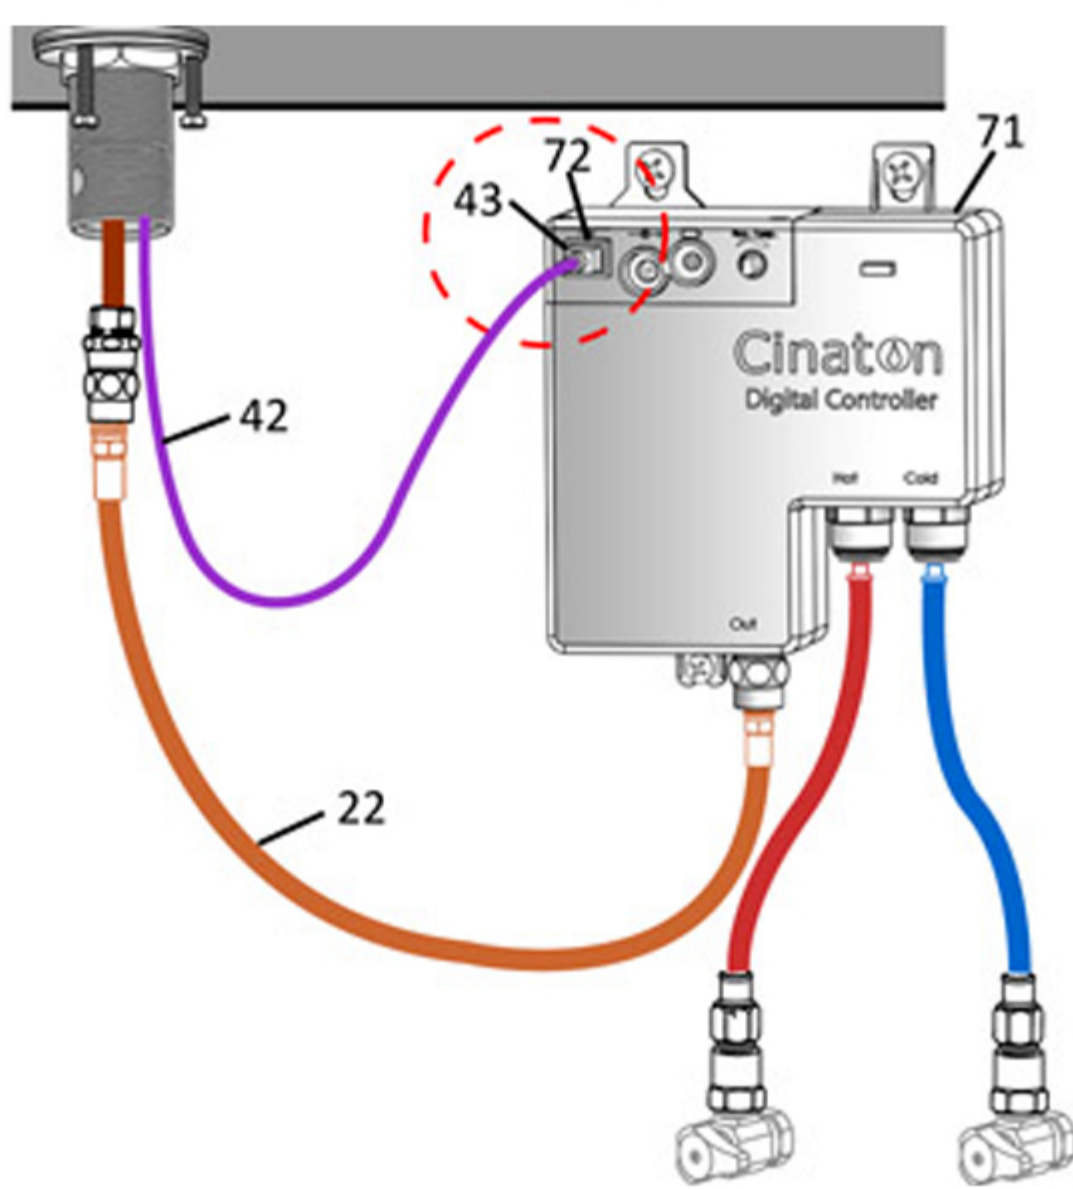

Juno All-in-one Thermostatic Sensor Faucet B5125 Available in Chrome Finish or Oil Rubbed Bronze Finish

INSTALLATION INSTRUCTIONS

This General diagram and installation instructions are not intended for any specific model, but is presented as a general guideline for Installations!