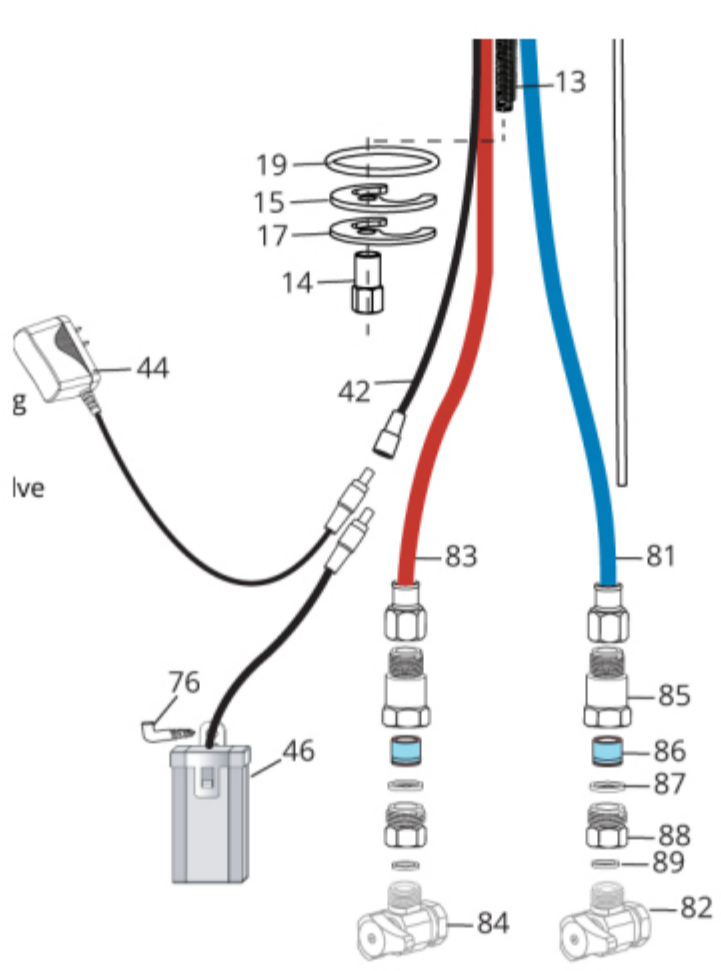

Juno All-in-one Thermostatic Sensor Faucet B5125 Available in Chrome Finish or Oil Rubbed Bronze Finish

INSTALLATION INSTRUCTIONS

This General diagram and installation instructions are not intended for any specific model, but is presented as a general guideline for Installations!