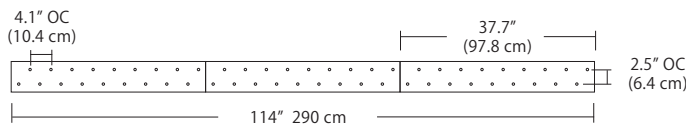

4L (4'x2' / 9 Port)
MSQ-2409-##-4L-##

6L (6'x2' / 25 Port)
MSQ-2425-##-6L-##

Duo

Linear Configurations - See [Duo Linear Configurations](#) section of our website for specification information (#)

6L (6'4"x6" / 10 Port)
MSD-3810-##-6L-##

MPC

9L (9'6"x6" / 18 Port)
MSD-3818-##-9L-##

- BL Matte Black
- PC Pol. Chrome
- WH White
- SG Satin Gold
- BZ Bronze
- SS Satin Silver

Solo

Solo 48" Linear Configuration - See [Solo Linear Configuration](#) section of our website for specific information (#)