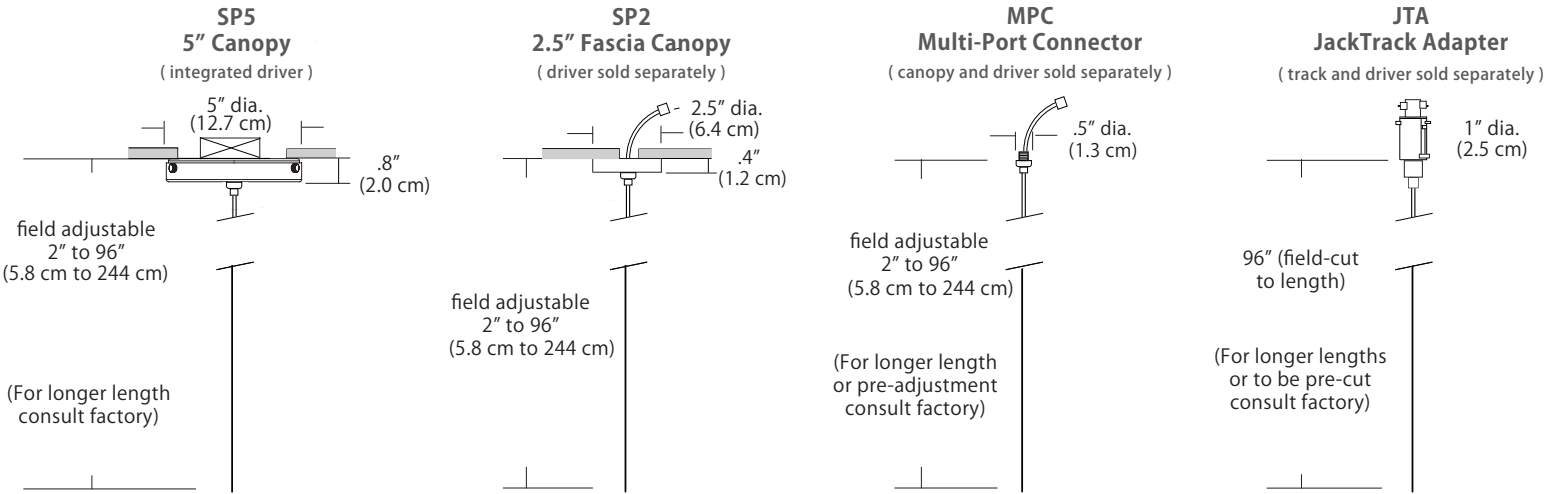

Features

- Screw-in, decorative optical acrylic light guide
- Suspends from an 8' adjustable cable
- Damp location rated

Specifications

- Color Rendering Index: 90CRI
- LED Color Temperature: 3000K (standard)
- Cable Length: 8' (for longer lengths consult factory)
- For recommended dimmers, see <http://blackjacklighting.com>

Mounting

Mounting  SP5 SP2 MPC JTA	<p>SP5 = 5" canopy with integrated driver (included), attaches to rear of canopy and sits inside ceiling mounted junction box <i>Cable with modular connector attaches to canopy w/ integrated universal driver (120-277V / TRIAC, ELV, 0-10V dimming)</i></p> <p>SP2 = 2.5" thin profile canopy that attaches flush to a rigid ceiling (driver sold separately) <i>Cable with modular connector (and optional wire harness) attaches to a remote driver</i></p> <p>MPC = Multi-port connector attaches to any of BlackJack's Multi-Port canopies (canopy and driver sold separately) <i>Cable with modular connector attaches to a driver inside a Multi-Port canopy (driver may be remote)</i></p> <p>JTA = Adapter connects the pendant in any position along the JackTrack system (track and driver sold separately) <i>Cable is cut to length and inserted in a connector at the bottom of the JackTrack adapter</i></p>
--	---