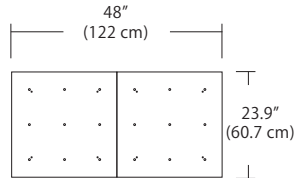

Quatro

Square Configurations - See [Quatro Square Configurations](#) section of our website for specification information (#)

4S (4' 2x2' / 9 Port)
MSQ-2409-##-4S-##

6S (6' 3x3 / 25 Port)
MSQ-2425-##-6S-##

4L (4'x2' / 9 Port)
MSQ-2409-##-4L-##

6L (6'x2' / 25 Port)
MSQ-2425-##-6L-##

Duo

Linear Configurations - See [Duo Linear Configurations](#) section of our website for specification information (#)

6L (6'4"x6" / 10 Port)
MSD-3810-##-6L-##