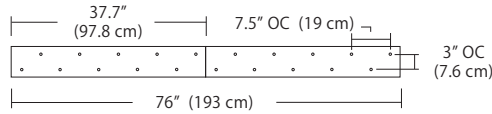

4L (4'x2' / 9 Port)
MSQ-2409-##-4L-##

6L (6'x2' / 25 Port)
MSQ-2425-##-6L-##

Duo

Linear Configurations - See [Duo Linear Configurations](#) section of our website for specification information (#)

6L (6'4"x6" / 10 Port)
MSD-3810-##-6L-##

MPC

9L (9'6"x6" / 18 Port)
MSD-3818-##-9L-##

- BL Matte Black
- PC Pol. Chrome
- WH White
- SG Satin Gold
- BZ Bronze
- SS Satin Silver

Solo

Solo 48" Linear Configuration - See [Solo Linear Configuration](#) section of our website for specific information (#)