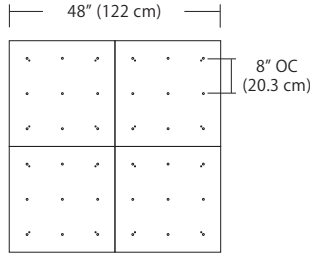

For full specifications and ordering information, see blackjacklighting.com

(# symbol indicates additional specification required)

Pendant Mounting	Canopy	Dimensions	End / Side View	Finish Options
SP5	5" Canopy Canopy and driver included with pendant			BL Matte Black PC Pol. Chrome WH White SG Satin Gold BZ Bronze SS Satin Silver
SP2	2.5" Fascia Canopy Canopy included with pendant. Driver sold separately.			BL Matte Black PC Pol. Chrome WH White SG Satin Gold BZ Bronze SS Satin Silver
MPC	24" Multi-Port Square - 9 Port C-MPS-2409-# 24" Multi-Port Square - 25 Port C-MPS-2425-#	 		BL Matte Black PC Pol. Chrome WH White SG Satin Gold BZ Bronze SS Satin Silver
MPC	38" Multi-Port Rectangle - 10 Port C-MPT-3810-# 38" Multi-Port Rectangle - 18 Port C-MPT-3818-#	 		BL Matte Black PC Pol. Chrome WH White SG Satin Gold BZ Bronze SS Satin Silver
MPC	22" Multi-Port Linear - 5 Port C-MPL-2205-# 48" Multi-Port Linear - 11 Port C-MPL-4811-#	 		BL Matte Black PC Pol. Chrome WH White SG Satin Gold BZ Bronze SS Satin Silver
MPC	10" Round - 3 Port C-MPR-1003-# 10" Round - 9 Port C-MPR-1009-#	 		BL Matte Black PC Pol. Chrome WH White SG Satin Gold BZ Bronze SS Satin Silver
MPC	20" Round - 3 Port C-MPR-2003-# 20" Round - 12 Port C-MPR-2012-#	 		BL Matte Black PC Pol. Chrome WH White SG Satin Gold BZ Bronze SS Satin Silver
JTA	24" JackTrack See Spec Sheet for details 48" JackTrack See Spec Sheet for details 94" JackTrack See Spec Sheet for details	 		BL Matte Black WH White

Quatro

Square Configurations - See [Quatro Square Configurations](#) section of our website for specification information (#)

4S (4' 2x2' / 9 Port)
MSQ-2409-##-4S-##

6S (6' 3x3 / 25 Port)
MSQ-2425-##-6S-##