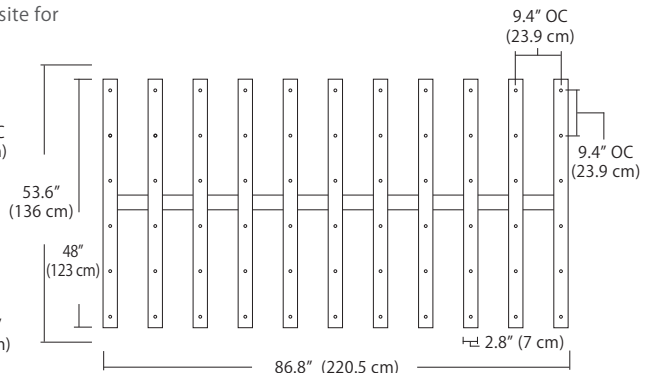

Features

- Screw-in, decorative optical acrylic light guide
- Suspends from an 8' adjustable cable
- Damp location rated

Specifications

- Color Rendering Index: 90CRI
- LED Color Temperature: 3000K (standard)
- Cable Length: 8' (for longer lengths consult factory)
- For recommended dimmers, see <http://blackjacklighting.com>

4L (4'x2' / 9 Port)
MSQ-2409-##-4L-##

6L (6'x2' / 25 Port)
MSQ-2425-##-6L-##

Duo

Linear Configurations - See [Duo Linear Configurations](#) section of our website for specification information (#)

6L (6'4"x6" / 10 Port)
MSD-3810-##-6L-##

MPC

9L (9'6"x6" / 18 Port)
MSD-3818-##-9L-##

- BL Matte Black
- PC Pol. Chrome
- WH White
- SG Satin Gold
- BZ Bronze
- SS Satin Silver

Solo

Solo 48" Linear Configuration - See [Solo Linear Configuration](#) section of our website for specific information (#)

Solo (L) Configuration

Solo 22" Grid Configuration - See [Solo Grid Configuration](#) section of our website for specific information (#)

MPC

Solo 48" Grid Configuration

- BL Matte Black
- PC Pol. Chrome
- WH White
- SG Satin Gold
- BZ Bronze
- SS Satin Silver