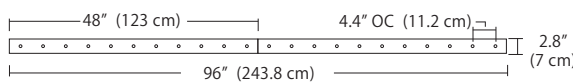

4L (4'x2' / 9 Port)
MSQ-2409-##-4L-##

6L (6'x2' / 25 Port)
MSQ-2425-##-6L-##

Duo

Linear Configurations - See [Duo Linear Configurations](#) section of our website for specification information (#)

6L (6'4"x6" / 10 Port)
MSD-3810-##-6L-##

MPC

9L (9'6"x6" / 18 Port)
MSD-3818-##-9L-##

- BL Matte Black
- PC Pol. Chrome
- WH White
- SG Satin Gold
- BZ Bronze
- SS Satin Silver

Solo

Solo 48" Linear Configuration - See [Solo Linear Configuration](#) section of our website for specific information (#)

Solo (L) Configuration

Solo 22" Grid Configuration - See [Solo Grid Configuration](#) section of our website for specific information (#)

MPC

Solo 48" Grid Configuration

- BL Matte Black
- PC Pol. Chrome
- WH White
- SG Satin Gold
- BZ Bronze
- SS Satin Silver