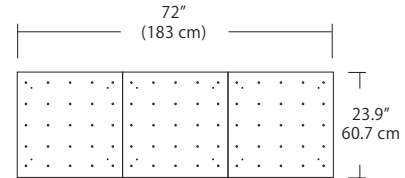

Quatro

Square Configurations - See [Quatro Square Configurations](#) section of our website for specification information (#)

4S (4' 2x2' / 9 Port)
MSQ-2409-##-4S-##

6S (6' 3x3 / 25 Port)
MSQ-2425-##-6S-##

MPC

- BL Matte Black
- PC Pol. Chrome
- WH White
- SG Satin Gold
- BZ Bronze
- SS Satin Silver

Linear Configurations - See [Quatro Linear Configurations](#) section of our website for specification information (#)

4L (4'x2' / 9 Port)
MSQ-2409-##-4L-##

6L (6'x2' / 25 Port)
MSQ-2425-##-6L-##

Duo

Linear Configurations - See [Duo Linear Configurations](#) section of our website for specification information (#)

6L (6'4"x6" / 10 Port)
MSD-3810-##-6L-##

MPC

9L (9'6"x6" / 18 Port)
MSD-3818-##-9L-##

- BL Matte Black
- PC Pol. Chrome
- WH White
- SG Satin Gold
- BZ Bronze
- SS Satin Silver

Solo

Solo 48" Linear Configuration - See [Solo Linear Configuration](#) section of our website for specific information (#)