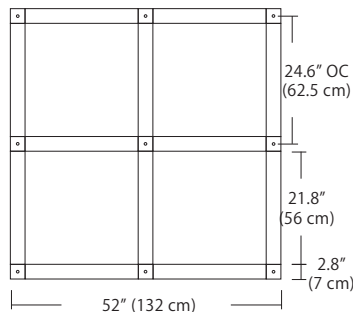

Solo 22" Grid Configuration - See [Solo Grid Configuration](#) section of our website for specific information (#)

MPC