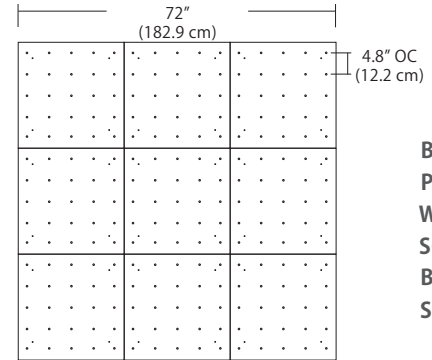

For full specifications and ordering information, see blackjacklighting.com

(# symbol indicates additional specification required)

Pendant Mounting	Canopy	Dimensions	End / Side View	Finish Options
SP5	5" Canopy Canopy and driver included with pendant			BL Matte Black PC Pol. Chrome WH White SG Satin Gold BZ Bronze SS Satin Silver
SP2	2.5" Fascia Canopy Canopy included with pendant. Driver sold separately.			BL Matte Black PC Pol. Chrome WH White SG Satin Gold BZ Bronze SS Satin Silver
MPC	24" Multi-Port Square - 9 Port C-MPS-2409-# 24" Multi-Port Square - 25 Port C-MPS-2425-#	 		BL Matte Black PC Pol. Chrome WH White SG Satin Gold BZ Bronze SS Satin Silver
MPC	38" Multi-Port Rectangle - 10 Port C-MPT-3810-# 38" Multi-Port Rectangle - 18 Port C-MPT-3818-#	 		BL Matte Black PC Pol. Chrome WH White SG Satin Gold BZ Bronze SS Satin Silver
MPC	22" Multi-Port Linear - 5 Port C-MPL-2205-# 48" Multi-Port Linear - 11 Port C-MPL-4811-#	 		BL Matte Black PC Pol. Chrome WH White SG Satin Gold BZ Bronze SS Satin Silver
MPC	10" Round - 3 Port C-MPR-1003-# 10" Round - 9 Port C-MPR-1009-#	 		BL Matte Black PC Pol. Chrome WH White SG Satin Gold BZ Bronze SS Satin Silver
MPC	20" Round - 3 Port C-MPR-2003-# 20" Round - 12 Port C-MPR-2012-#	 		BL Matte Black PC Pol. Chrome WH White SG Satin Gold BZ Bronze SS Satin Silver
JTA	24" JackTrack See Spec Sheet for details 48" JackTrack See Spec Sheet for details 94" JackTrack See Spec Sheet for details	 		BL Matte Black WH White

Quatro

Square Configurations - See [Quatro Square Configurations](#) section of our website for specification information (#)

4S (4' 2x2' / 9 Port)
MSQ-2409-##-4S-##

6S (6' 3x3 / 25 Port)
MSQ-2425-##-6S-##

MPC

9L (9'6"x6" / 18 Port)
MSD-3818-##-9L-##

- BL Matte Black
- PC Pol. Chrome
- WH White
- SG Satin Gold
- BZ Bronze
- SS Satin Silver

Solo

Solo 48" Linear Configuration - See [Solo Linear Configuration](#) section of our website for specific information (#)