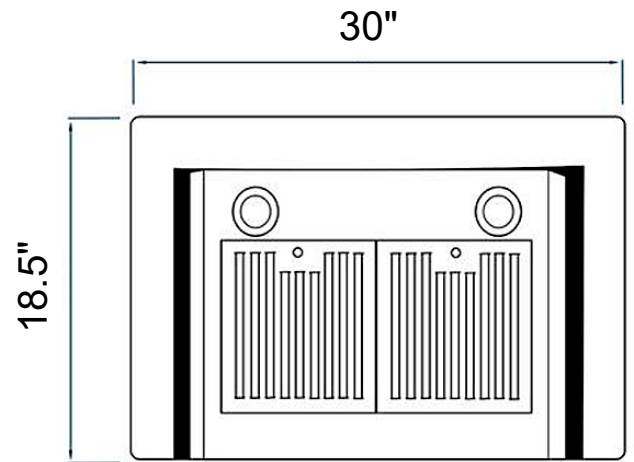

COS-668A750

Assembled Product Dimensions

Location of
3-Prong Power Cord