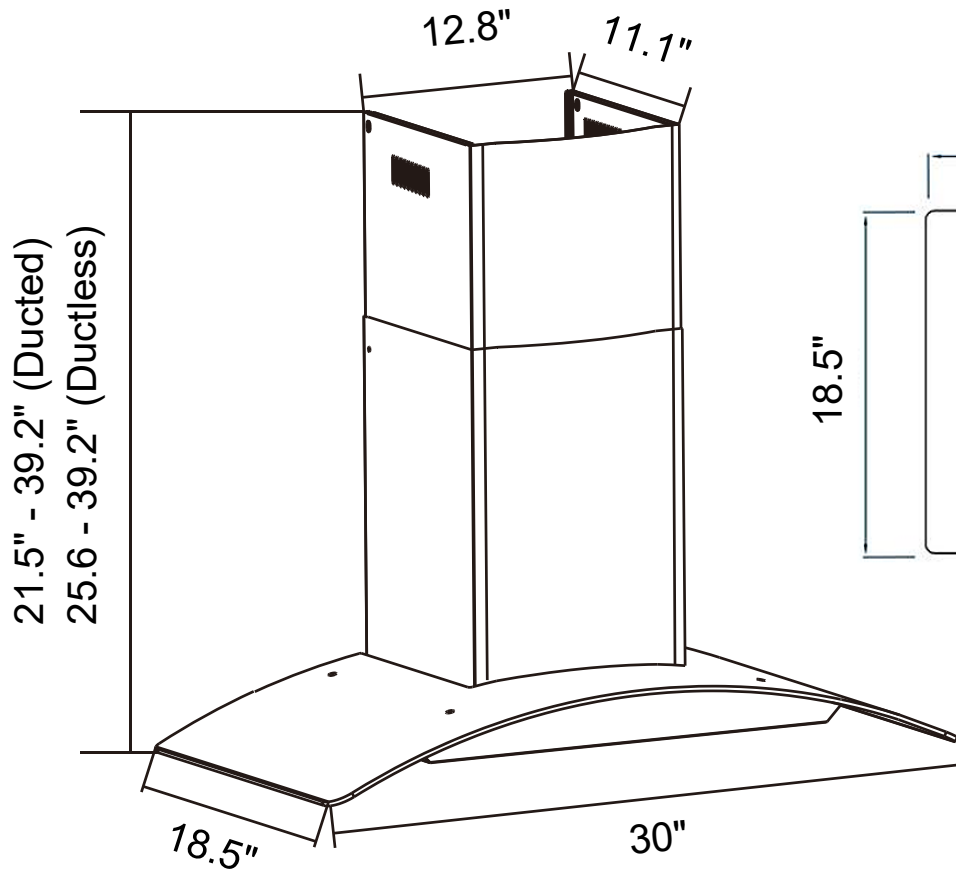

COS-668A750

Assembled Product Dimensions

Location of
3-Prong Power Cord