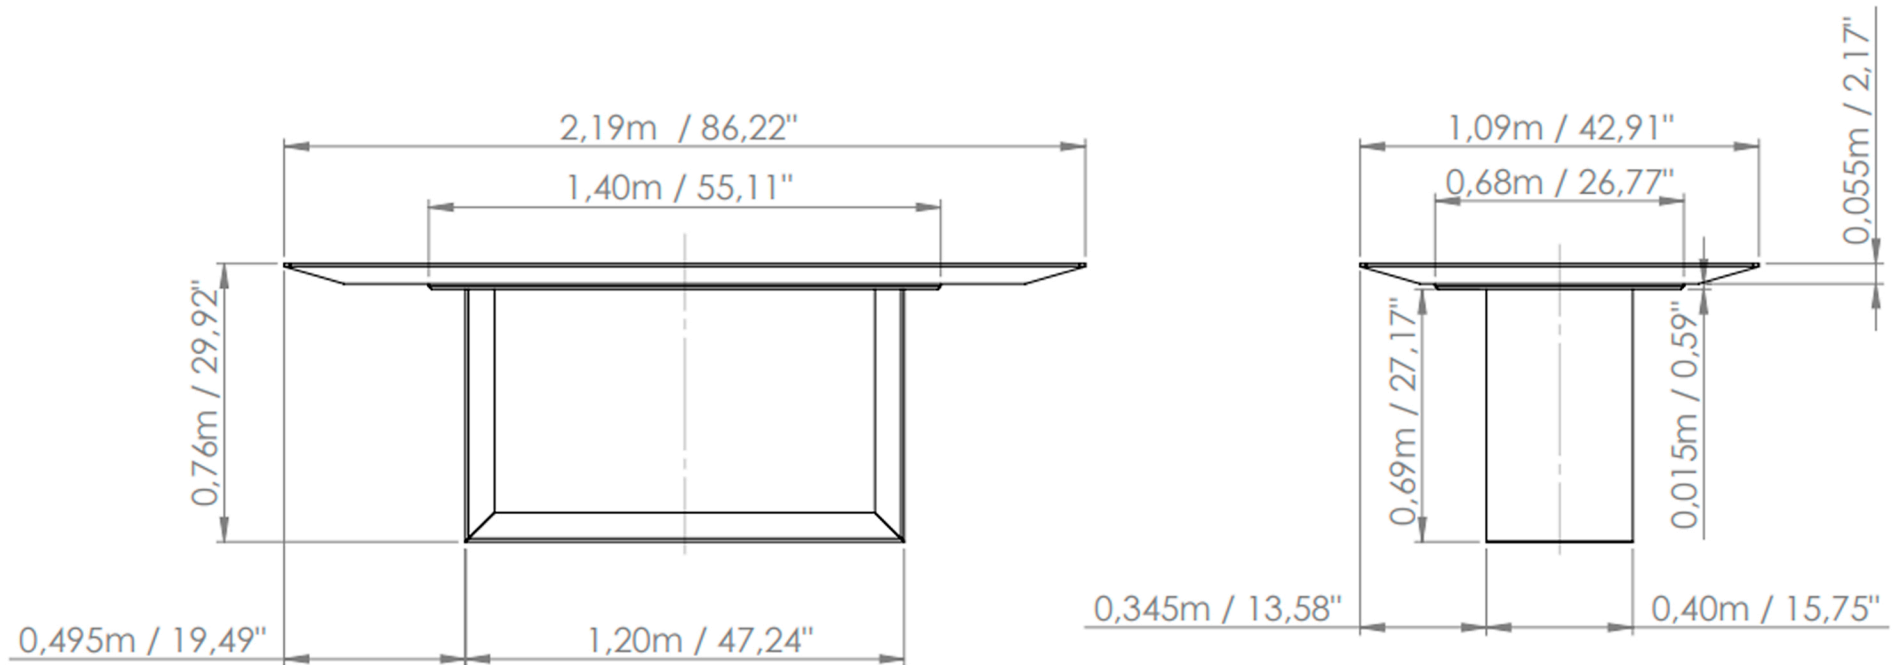

MODERN BRAZILIAN DIMENSION DIAGRAM

Below dimensions correspond to the SKU and Product Name listed

MAIORCA DINING TABLE

BSM-208236

ALL DIMENSIONS IN in.