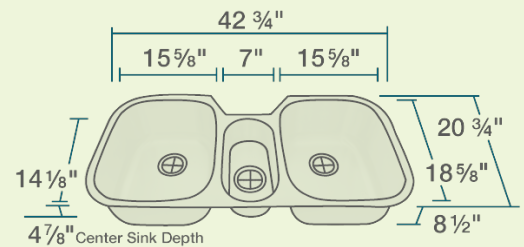

- 42 3/4" x 20 3/4" x 8 1/2"
- 16- or 18-Gauge Steel Available
- Certified High-Quality 304 Stainless Steel
- Brushed Satin Finish
- Offset Drain
- Thick Sound Dampener Rubber Pad
- Fully Insulated
- Cardboard Cutout Template Included
- Installation Hardware Included
- Limited Lifetime Warranty

Accessories

*Accessories not included

16g UPC: 819084018531
18g UPC: 819084018548

Features

Undermount Installation 	45" Minimum Cabinet Size 	16 or 18 Gauge Available 	Cold-Rolled Stainless Steel 	Brushed-Satin Finish 	Offset Drain 3 1/2"
Sound Dampening 	Fully Insulated 	Cutout Template 	Hardware Included 	Limited Lifetime Warranty 	Three Bowls