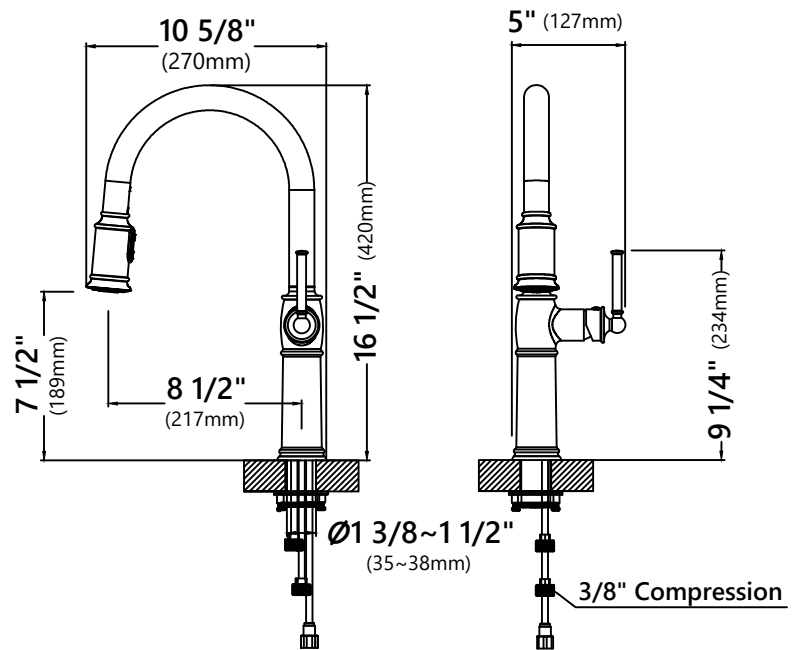

KPF-1682

Single Handle Pull Down Kitchen Faucet

Faucet Dimensions (without deck plate)

Overall Height: 16 1/2"
 Overall Width: 5"
 Spout Height: 7 1/2"
 Spout Reach: 8 1/2"

*Deck Plate Dimensions

Overall Dimensions: 10 3/8" x 2 1/2" x 1/2"

Features

- Pull Down Faucet
- Brass Body
- ABS Sprayer
- Lead Free Brass Waterway
- 360° Swivel Spout
- Flow Rate: 1.8 gpm (6.8L/min) @ 60 psi
- Dual Function Sprayhead - Spray/Stream
- 25mm Ceramic Cartridge
- 27 1/2" Integrated Nylon Waterlines
- Dome Shaped Screen Washer
- Silicone Nozzles
- Quick Weight
- Quick Connect Sprayer Hose
- Swivel Sprayer Connector
- 17 3/4" Hose Length
- Connections 3/8" Compression
- Max Countertop Thickness (without deck plate) 2"
- Max Countertop Thickness (with deck plate) 1 1/2"
- TPI of aerator in the Sprayer - M22*1

Accessories Included

- Hex Wrench
- Weight
- *Deck Plate

Available Finishes

- Spot Free Stainless Steel
- Oil Rubbed Bronze

CODES/STANDARDS:

Product Certification

cUPC (ASME A112.18.1/CSA B125.1)
 NSF/ANSI Standard 61 and 372 certified by IAPMO
 CAL GREEN, CEC, DOE, ADA