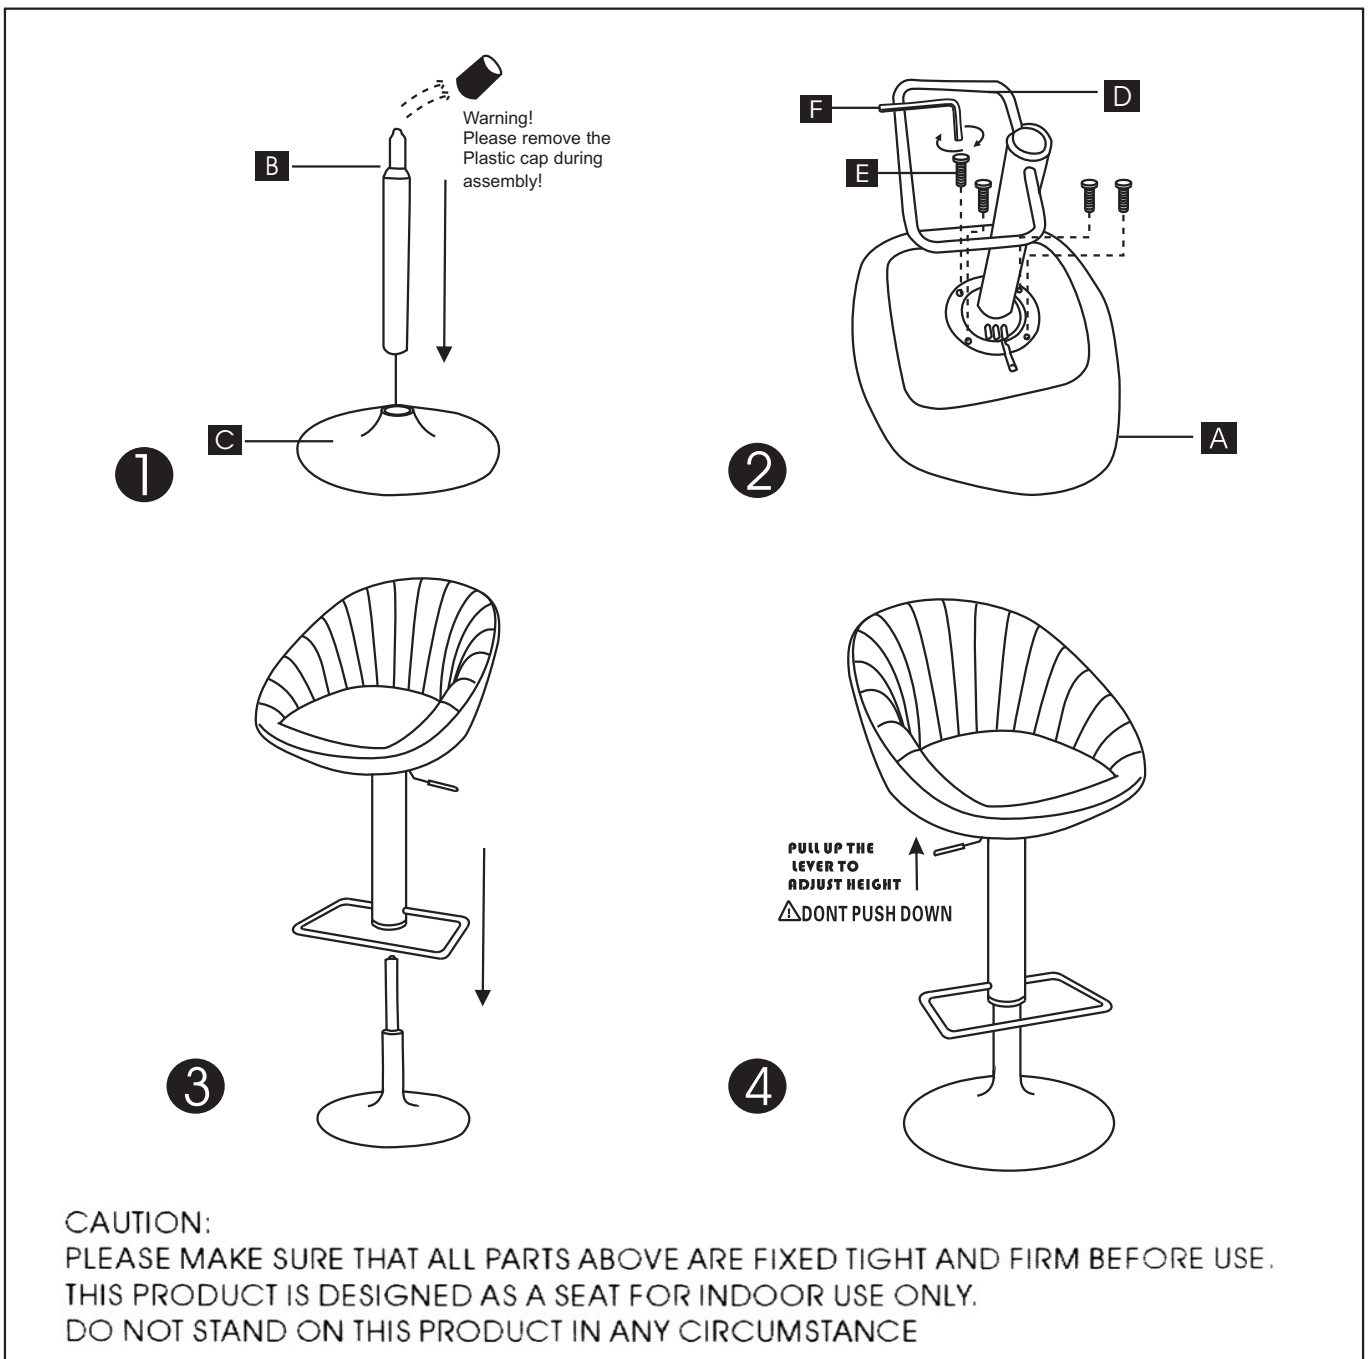

ASSEMBLY INSTRUCTIONS

9300118

9300160

CAUTION:
PLEASE MAKE SURE THAT ALL PARTS ABOVE ARE FIXED TIGHT AND FIRM BEFORE USE.
THIS PRODUCT IS DESIGNED AS A SEAT FOR INDOOR USE ONLY.
DO NOT STAND ON THIS PRODUCT IN ANY CIRCUMSTANCE