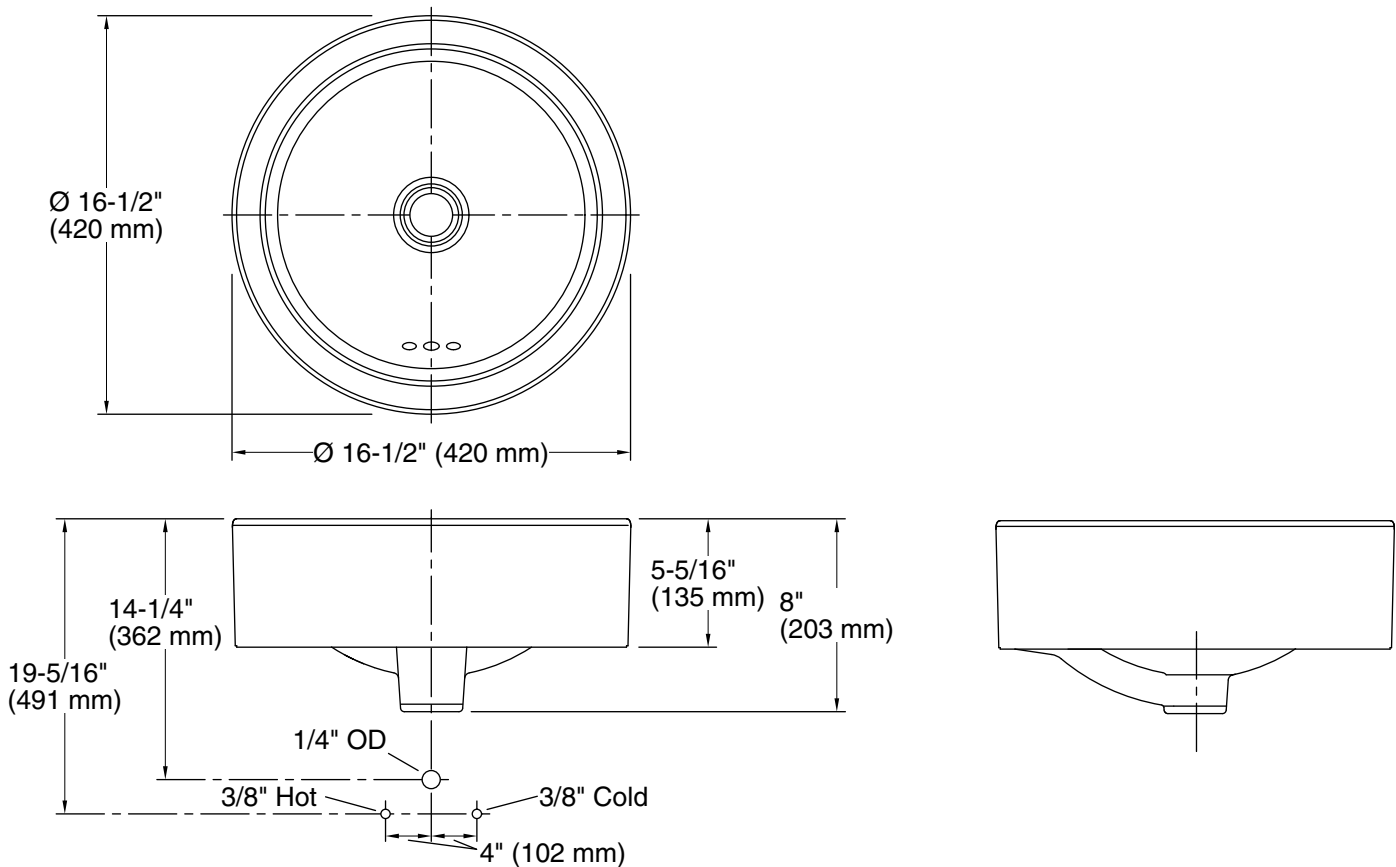

Technical Information

All product dimensions are nominal.

Bowl configuration:	Single
Installation:	Vessel
Bowl area:	Diameter: 15-1/2" (394 mm) Water depth: 5-3/4" (146 mm)
Drain hole:	1-3/4" (44 mm)
Template:	1144643-7, required, included

Notes

Install this product according to the installation instructions.

Choose a faucet that will provide adequate clearance and will direct the water stream to the center of the bathroom sink.

Spout must be mounted high enough to clear 5-5/16" (135 mm) rim height and provide a 1" (25 mm) min air gap per ASME A112.1.2.

NOTICE: Countertop manufacturer or cutter must use the cut-out template provided with the product, or a current one provided by Kohler Co. (call 1-800-4KOHLER). Kohler Co. is not responsible for cutout errors when incorrect cut-out template is used.

Product rests on a countertop. Consider height of product when designing installation.