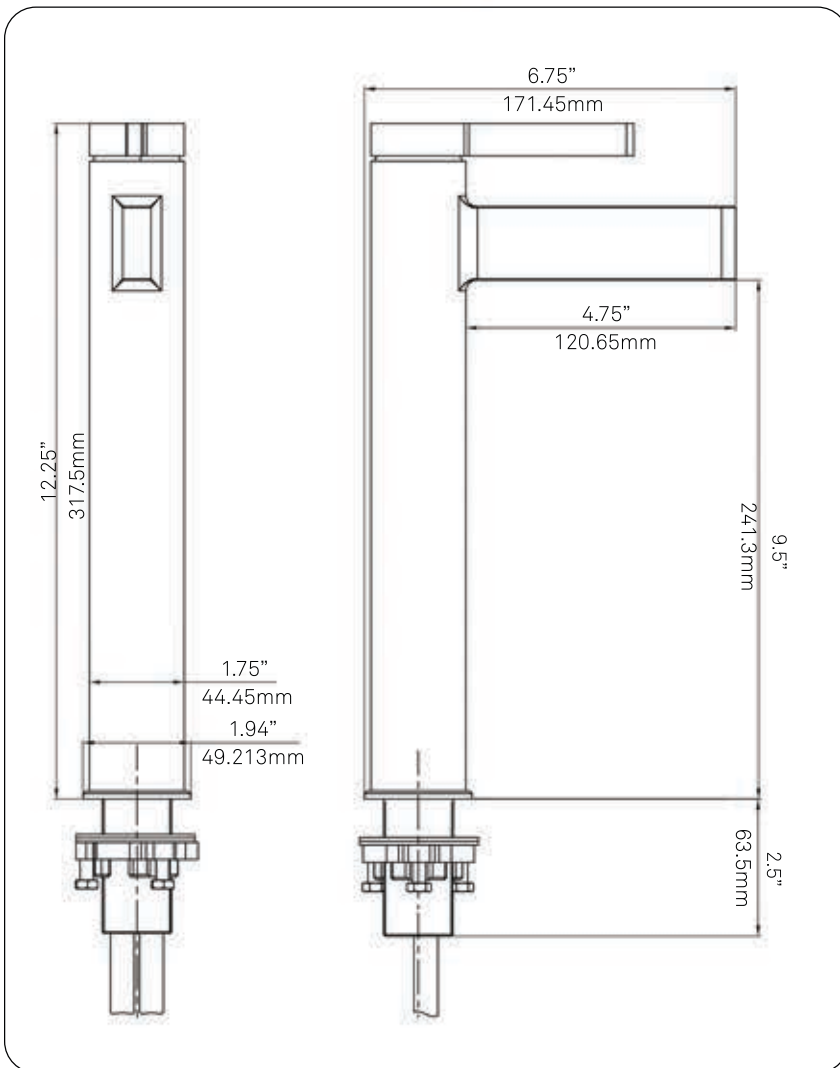

NBF-016CH PHIA Single Handle Vessel Faucet

Requested By: _____

Specific Features: _____

STANDARD SPECIFICATIONS:

- Chrome finish
- Single handle control
- Solid brass construction
- High pressure ceramic cartridge
- Single hole deck mount installation
- Mounting hardware included
- Spout reach: 4.75-inches
- Spout height: 9.5-inches
- 1.375 - 1.5-inch mounting hole diameter
- cUPC and AB1953 low lead compliant
- NSF certified

WARRANTY:

- Limited lifetime warranty
- See www.Novatto.com for details

COORDINATING ACCESSORIES:

- PUD-CH pop-up drain
- MR-001CH mounting ring
- Glacier Ice Restoration and Sealer kit

NOTES

Novatto reserves the right (1) to make changes in specifications and materials, and (2) to change or discontinue models, both without notice or obligation. Dimensions are for reference only, see www.Novatto.com for finish options and product availability.