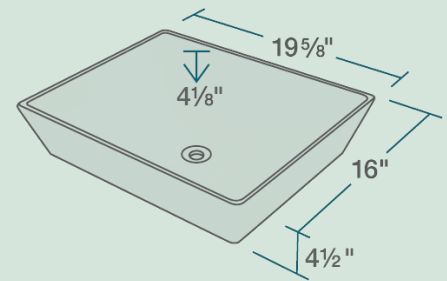

# V370-WHITE Vessel Sink

19 5/8" x 16" x 4 1/2"  
 Vessel Installation  
 True Vitreous China  
 No Hardware Needed  
 Limited Lifetime Warranty