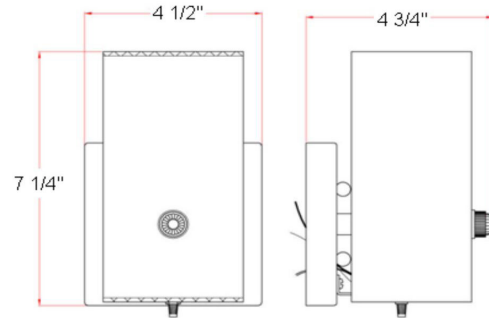

One-Light Wall Light with Frosted White Glass White

SPECIFICATIONS

MOUNTING:	Wall Mount	LED BRIGHTNESS (LUMENS):	N/A
SLOPED CEILING ADAPTABLE:	No	LED COLOR CORRELATED TEMPERATURE (CCT):	N/A
LAMP TYPE 1:	1 lamp 60W Incandescent A19	LED COLOR RENDERING INDEX (CRI):	N/A
BULB INCLUDED:	No	LED EFFICACY:	N/A
WATTS PER BULB:	60W	LED AVERAGE RATED LIFE:	N/A
TOTAL WATTAGE:	60W	ENERGY EFFICIENT:	No
DIMMABLE:	Yes	LIGHTING AMPS:	0.5
MATERIAL CONSTRUCTION:	Steel	VOLTAGE:	120V
ASSEMBLED DIMENSIONS:	7.25" H x 4.5" L x 4.75" D		
WEIGHT:	1.50 lbs.		
BACKPLATE DIMENSIONS:	4.53" H x 4.53" W		
CANOPY/PLATE DIMENSIONS:	N/A		
GLASS/SHADE DIMENSIONS:	6.97" H x 3.6" L x 3.03" D		
GLASS/SHADE MATERIAL:	Glass		
GLASS/SHADE TYPE:	Frosted		
GLASS/SHADE COLOR:	N/A		