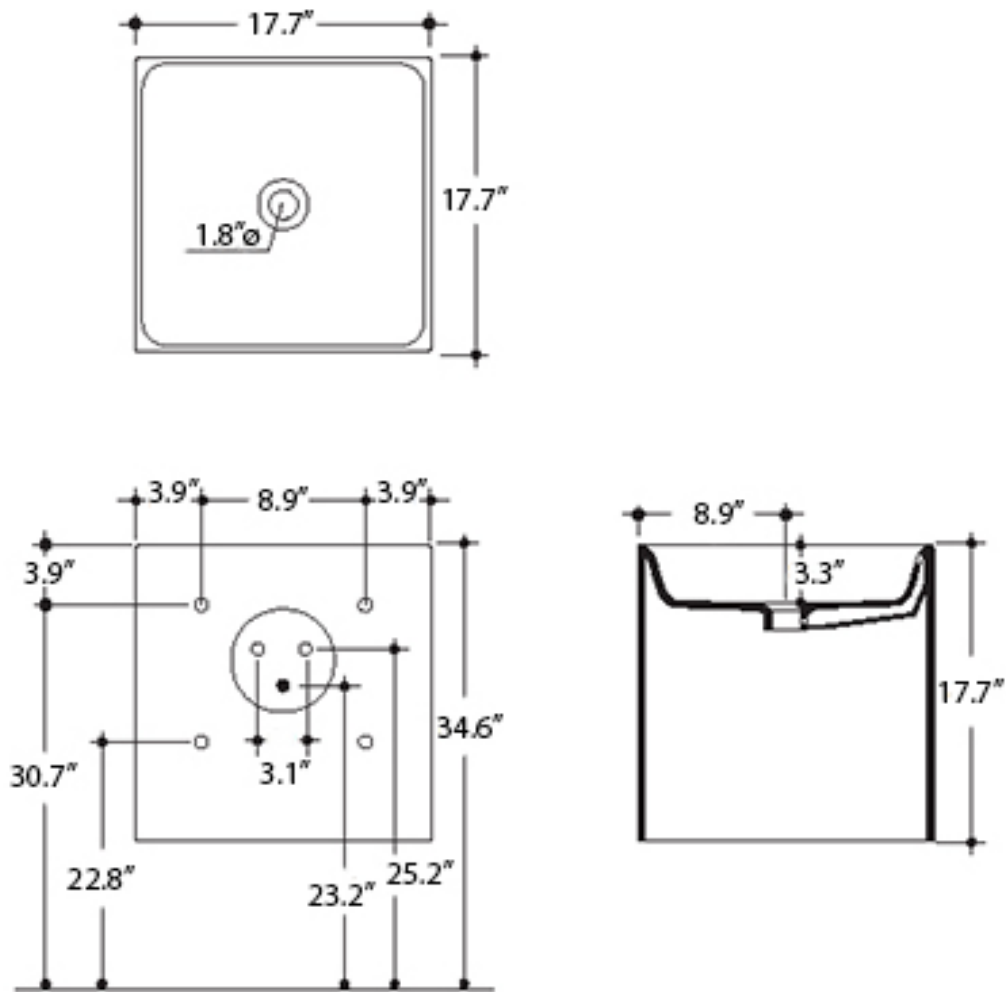

SERIE CENTO

Cod.3538

Lavabo cubo 45x45 sospeso o appoggio

Wall hung or free standing cube shaped washbasin 45x45

Collection
Kerasan

Model |
Cento 3538

Dimensions Metric

1 inch = 2.54 cm
1 inch = 25.4 mm

TRAPS

Linea 53922
Our best seller

Linea 5392

Linea 53925

Linea 53921
Space saving

DRAINS

Linea 53991
Push waste drain (click clack)
with overflow

MOUNTING HARDWARE

Wall-mount installation

Bolts

Vessel/ countertop installation

Silicone (*optional*)

Collection
Kerasan

Model |
Cento 3538

Dimensions Metric
1 inch = 2.54 cm
1 inch = 25.4 mm

WS®
BATH
COLLECTIONS