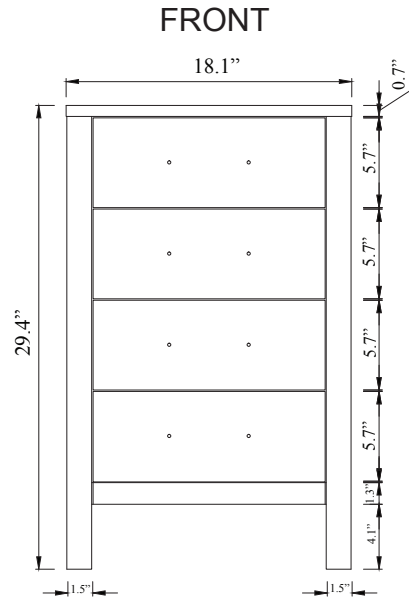

AVANT
STYLES

SPECIFICATIONS

www.avant-styles.com

SKU: KSC-700

REV1.13.18

NOTES

Countertops are not shown in these diagrams. (Cabinet Only)
Do not expose the surface of the cabinet to corrosive liquids or direct sunlight.
All dimensions and specifications are approximate and subject to change without notice.