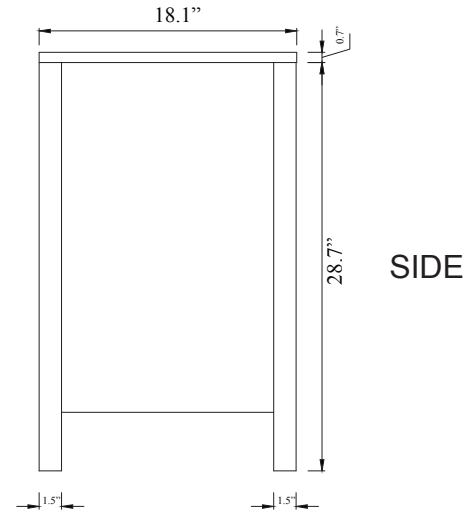

AVANT
STYLES

SPECIFICATIONS

www.avant-styles.com

SKU: KSC-700

REV1.13.18

NOTES

Countertops are not shown in these diagrams. (Cabinet Only)
Do not expose the surface of the cabinet to corrosive liquids or direct sunlight.
All dimensions and specifications are approximate and subject to change without notice.