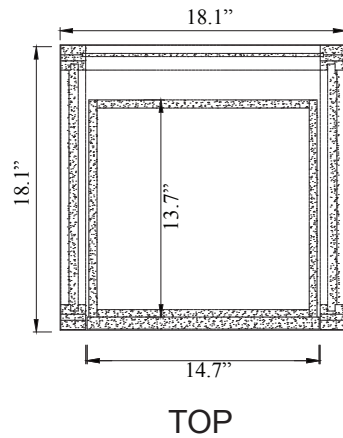

AVANT
STYLES

SPECIFICATIONS

www.avant-styles.com

SKU: KSC-700

REV1.13.18

NOTES

Countertops are not shown in these diagrams. (Cabinet Only)
Do not expose the surface of the cabinet to corrosive liquids or direct sunlight.
All dimensions and specifications are approximate and subject to change without notice.