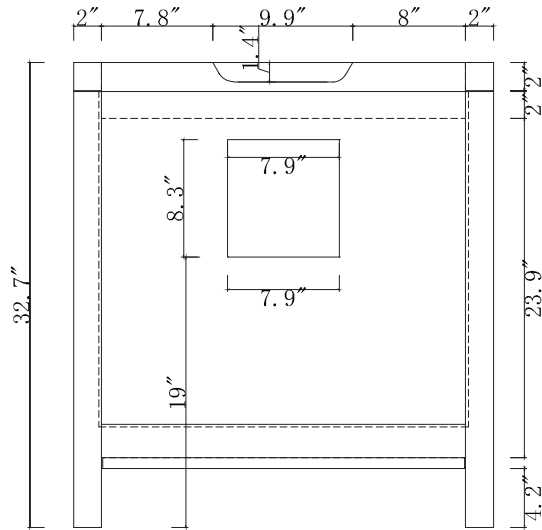

AVANT
STYLES

SPECIFICATIONS

www.avant-styles.com

SKU: KS-70066

REV1.13.18

NOTES

Countertops are not shown in these diagrams. (Cabinet Only)
Do not expose the surface of the cabinet to corrosive liquids or direct sunlight.
All dimensions and specifications are approximate and subject to change without notice.

TOP

SIDE

BACK

AVANT
STYLES

SPECIFICATIONS

www.avant-styles.com

SKU: KS-70030

REV1.13.18