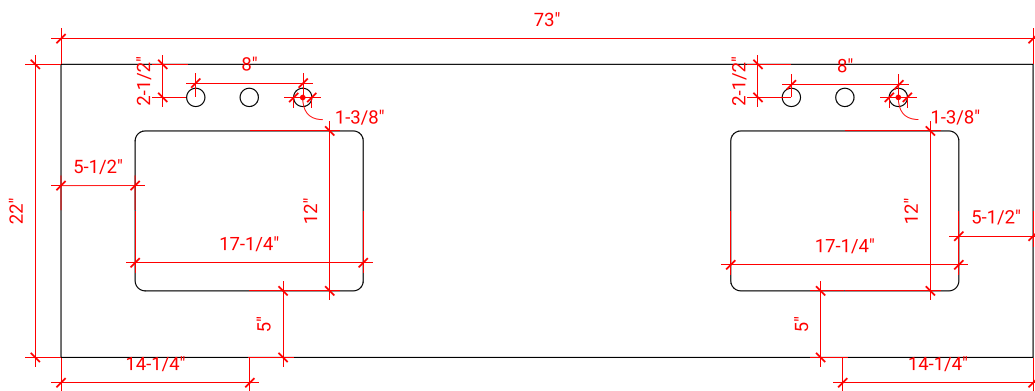

BAYHILL 72" DOUBLE SINK BASE CABINET

ARIEL

R072D

BASE CABINET DIMENSIONS

72" W x 21.5" D x 34.5" H

FEATURES

- Solid wood frame & plywood panels
- Dovetail drawers and joints
- Soft closing doors & drawers

HARDWARE FINISHES

OVERALL DIMENSIONS

73" W x 22" D x 1.5" H

COUNTERTOP OPTIONS

Carrara Marble
CW-073D-REC-CT

White Quartz
WQ-073D-REC-CT

FEATURES

- Solid countertop with mitered edges & seams
- Undermount white rectangular sink
- Pre-drilled for 8" widespread faucet

INCLUDED

- Countertop
- Matching Backsplash
- Rectangle Sinks

COUNTERTOP PLAN VIEW

EDGE SIDE VIEW

THREE DIMENSIONAL COUNTERTOP VIEW