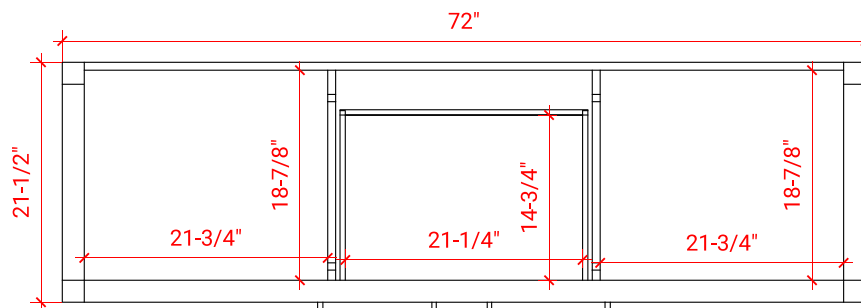

BAYHILL 72" DOUBLE SINK BASE CABINET

ARIEL

R072D

BASE CABINET DIMENSIONS

72" W x 21.5" D x 34.5" H

FEATURES

- Solid wood frame & plywood panels
- Dovetail drawers and joints
- Soft closing doors & drawers

HARDWARE FINISHES

Brushed Nickel Satin Brass Matte Black Polished Chrome

AVAILABLE COLORS

White Grey Midnight Blue

FRONT VIEW

SIDE VIEW

PLAN VIEW

73" DOUBLE RECTANGLE SINK COUNTERTOP WITH 1.5 IN. THICKNESS

ARIEL

OVERALL DIMENSIONS

73" W x 22" D x 1.5" H

COUNTERTOP OPTIONS

Carrara Marble
CW-073D-REC-CT

White Quartz
WQ-073D-REC-CT

FEATURES

- Solid countertop with mitered edges & seams
- Undermount white rectangular sink
- Pre-drilled for 8" widespread faucet

INCLUDED

- Countertop
- Matching Backsplash
- Rectangle Sinks

COUNTERTOP PLAN VIEW

EDGE SIDE VIEW

THREE DIMENSIONAL COUNTERTOP VIEW