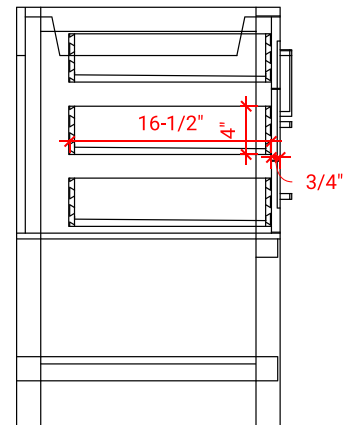

BAYHILL 72" DOUBLE SINK BASE CABINET

ARIEL

R072D

BASE CABINET DIMENSIONS

72" W x 21.5" D x 34.5" H

FEATURES

- Solid wood frame & plywood panels
- Dovetail drawers and joints
- Soft closing doors & drawers

HARDWARE FINISHES

Brushed Nickel Satin Brass Matte Black Polished Chrome

AVAILABLE COLORS

White Grey Midnight Blue

FRONT VIEW

SIDE VIEW

PLAN VIEW

73" DOUBLE RECTANGLE SINK COUNTERTOP WITH 1.5 IN. THICKNESS

ARIEL

OVERALL DIMENSIONS

73" W x 22" D x 1.5" H

COUNTERTOP OPTIONS

Carrara Marble
CW-073D-REC-CT

White Quartz
WQ-073D-REC-CT

FEATURES

- Solid countertop with mitered edges & seams
- Undermount white rectangular sink
- Pre-drilled for 8" widespread faucet

INCLUDED

- Countertop
- Matching Backsplash
- Rectangle Sinks

COUNTERTOP PLAN VIEW

EDGE SIDE VIEW

THREE DIMENSIONAL COUNTERTOP VIEW