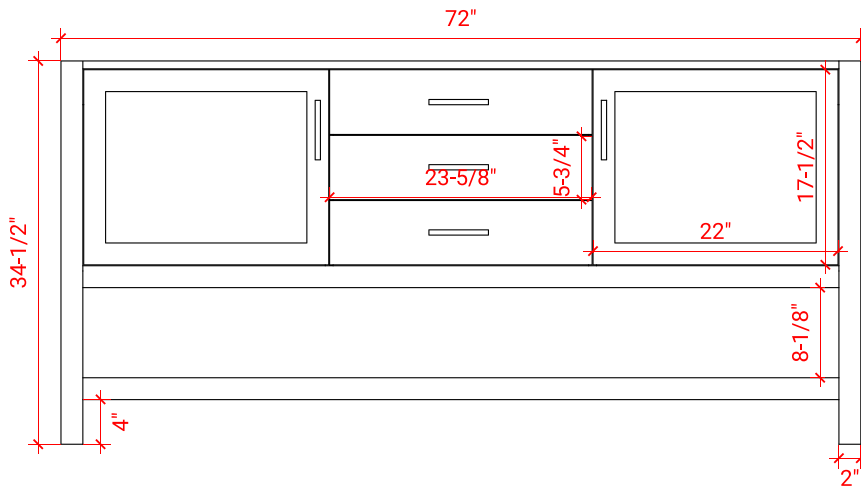

BAYHILL 72" DOUBLE SINK BASE CABINET

ARIEL

R072D

BASE CABINET DIMENSIONS

72" W x 21.5" D x 34.5" H

FEATURES

- Solid wood frame & plywood panels
- Dovetail drawers and joints
- Soft closing doors & drawers

HARDWARE FINISHES

Brushed Nickel Satin Brass Matte Black Polished Chrome

AVAILABLE COLORS

White Grey Midnight Blue

FRONT VIEW

SIDE VIEW

PLAN VIEW

73" DOUBLE RECTANGLE SINK COUNTERTOP WITH 1.5 IN. THICKNESS

ARIEL

OVERALL DIMENSIONS

73" W x 22" D x 1.5" H

COUNTERTOP OPTIONS

Carrara Marble
CW-073D-REC-CT

White Quartz
WQ-073D-REC-CT

FEATURES

- Solid countertop with mitered edges & seams
- Undermount white rectangular sink
- Pre-drilled for 8" widespread faucet

INCLUDED

- Countertop
- Matching Backsplash
- Rectangle Sinks

COUNTERTOP PLAN VIEW

EDGE SIDE VIEW

THREE DIMENSIONAL COUNTERTOP VIEW