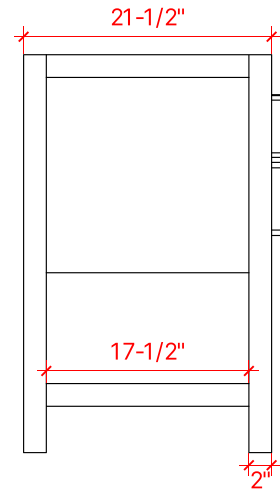

BAYHILL 72" DOUBLE SINK BASE CABINET

ARIEL

R072D

BASE CABINET DIMENSIONS

72" W x 21.5" D x 34.5" H

FEATURES

- Solid wood frame & plywood panels
- Dovetail drawers and joints
- Soft closing doors & drawers

HARDWARE FINISHES

Brushed Nickel Satin Brass Matte Black Polished Chrome

AVAILABLE COLORS

White Grey Midnight Blue

FRONT VIEW

SIDE VIEW

PLAN VIEW

73" DOUBLE RECTANGLE SINK COUNTERTOP WITH 1.5 IN. THICKNESS

ARIEL

OVERALL DIMENSIONS

73" W x 22" D x 1.5" H

COUNTERTOP OPTIONS

Carrara Marble
CW-073D-REC-CT

White Quartz
WQ-073D-REC-CT

FEATURES

- Solid countertop with mitered edges & seams
- Undermount white rectangular sink
- Pre-drilled for 8" widespread faucet

INCLUDED

- Countertop
- Matching Backsplash
- Rectangle Sinks

COUNTERTOP PLAN VIEW

EDGE SIDE VIEW

THREE DIMENSIONAL COUNTERTOP VIEW