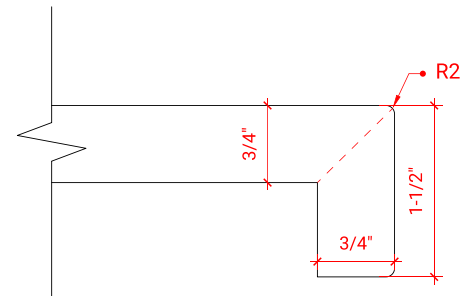

BAYHILL 72" DOUBLE SINK BASE CABINET

ARIEL

R072D

BASE CABINET DIMENSIONS

72" W x 21.5" D x 34.5" H

FEATURES

- Solid wood frame & plywood panels
- Dovetail drawers and joints
- Soft closing doors & drawers

HARDWARE FINISHES

OVERALL DIMENSIONS

73" W x 22" D x 1.5" H

COUNTERTOP OPTIONS

Carrara Marble
CW-073D-REC-CT

White Quartz
WQ-073D-REC-CT

FEATURES

- Solid countertop with mitered edges & seams
- Undermount white rectangular sink
- Pre-drilled for 8" widespread faucet

INCLUDED

- Countertop
- Matching Backsplash
- Rectangle Sinks

COUNTERTOP PLAN VIEW

EDGE SIDE VIEW

THREE DIMENSIONAL COUNTERTOP VIEW