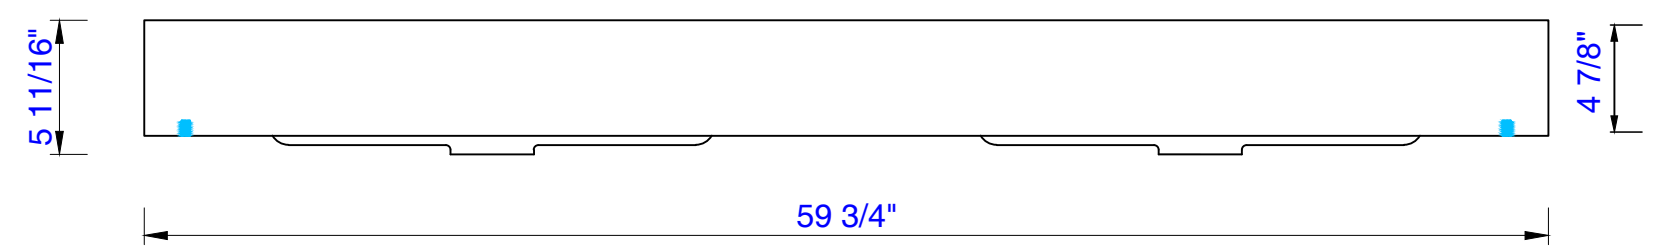

59"

Item Number:
SS-368-MW
SS-368-GW
SS-368-DGG

59" Vanity Top
Diagrams with Dimensions
page 01 of 01

1497mm

Item Number:
SS-368-MW
SS-368-GW
SS-368-DGG

JAMES MARTIN

VANITIES™

1497mm Vanity Top
Diagrams with Dimensions
page 01 of 01