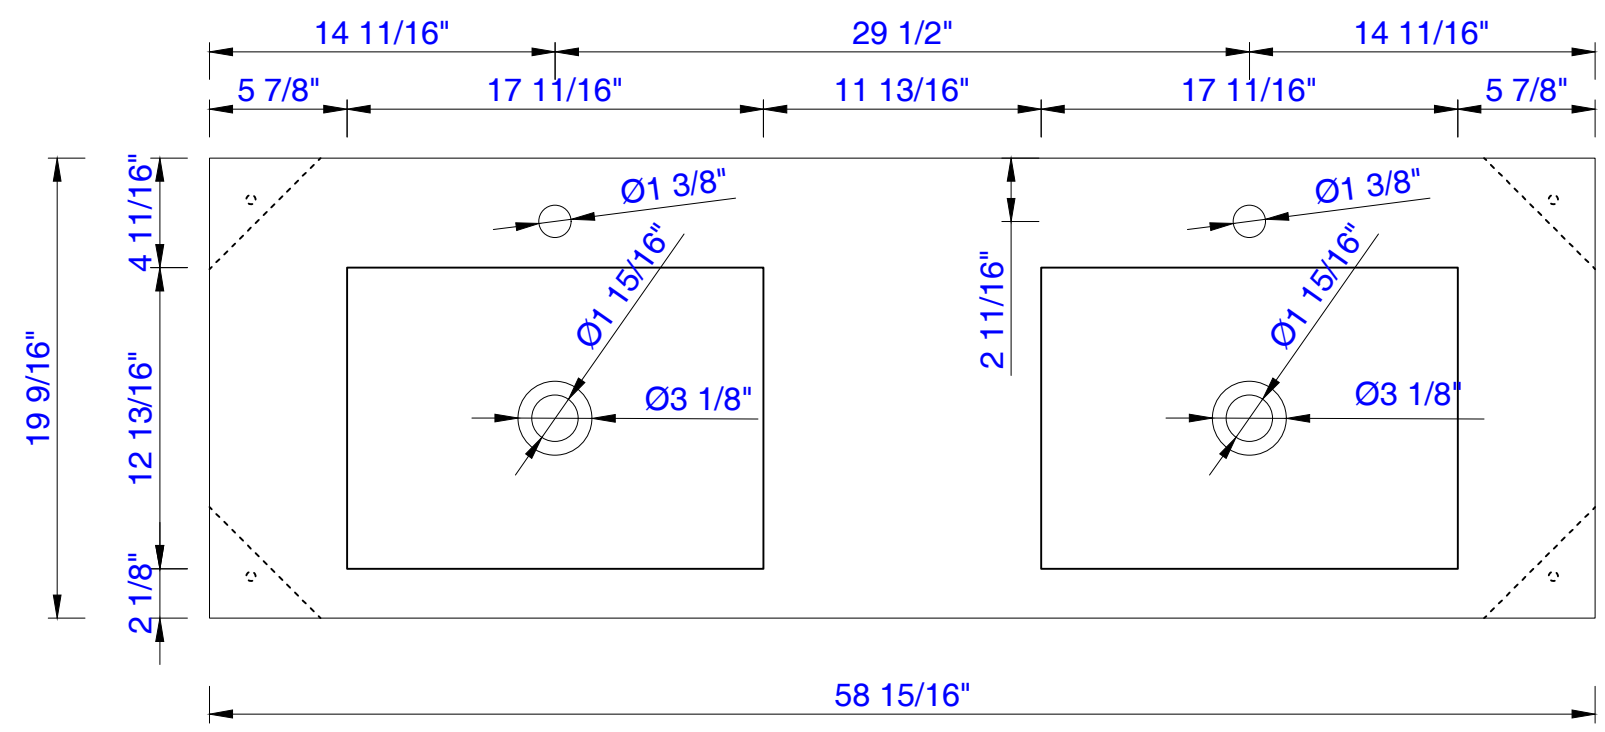

59"

Item Number:
SS-368-MW
SS-368-GW
SS-368-DGG

59" Vanity Top
Diagrams with Dimensions
page 01 of 01

1497mm

Item Number:
SS-368-MW
SS-368-GW
SS-368-DGG

JAMES MARTIN

VANITIES™

1497mm Vanity Top
Diagrams with Dimensions
page 01 of 01