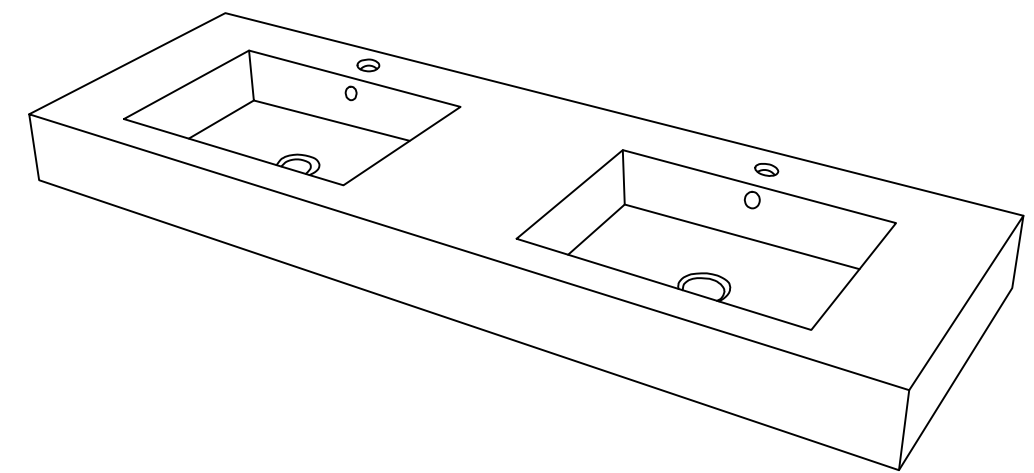

59"

Item Number:
SS-368-MW
SS-368-GW
SS-368-DGG

59" Vanity Top
Diagrams with Dimensions
page 01 of 01

1497mm

Item Number:
SS-368-MW
SS-368-GW
SS-368-DGG

JAMES MARTIN

VANITIES™

1497mm Vanity Top
Diagrams with Dimensions
page 01 of 01