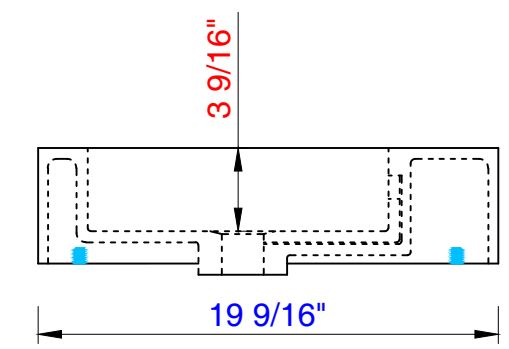

59"

Item Number:
SS-368-MW
SS-368-GW
SS-368-DGG

59" Vanity Top
Diagrams with Dimensions
page 01 of 01

1497mm

Item Number:
SS-368-MW
SS-368-GW
SS-368-DGG

JAMES MARTIN

VANITIES™

1497mm Vanity Top
Diagrams with Dimensions
page 01 of 01