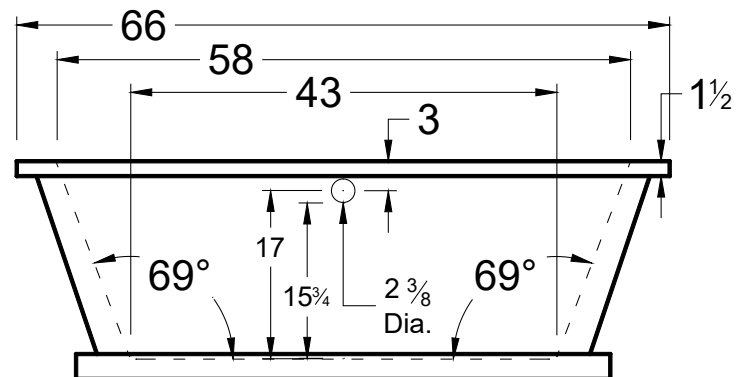

Brighton

66" x 36" x 22" (1676 x 914 x 559 mm)
Gallon to Overflow = 70 (Liters = 295)
Freestanding Bathtub
Textured tub floor

Material:

Acrylic

Colors/Finishes:

- Biscuit
- White

Codes/Standards/Approvals:

- Underwriters Laboratories (UL)
- Underwriters Laboratories - Canada (cUL)
- Canadian Standards Association - (CSA)
- ANSI Z124.1, ANSI A112-19.7, ANSI A112.19.8

General Information:

- Install according to Owner's Manual and local codes
- Hot water supply should be 65-75% of tub capacity or greater.
- Always consult your local plumber for recommendations as installations will vary.
- All specifications are subject to change without notice.