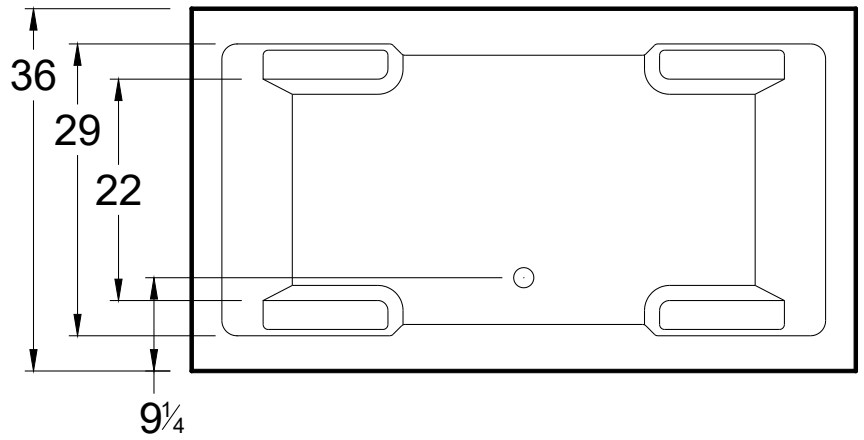

Brighton

66" x 36" x 22" (1676 x 914 x 559 mm)
Gallon to Overflow = 70 (Liters = 295)
Freestanding Bathtub
Textured tub floor

Material:

Acrylic

Colors/Finishes:

- Biscuit
- White

Codes/Standards/Approvals:

- Underwriters Laboratories (UL)
- Underwriters Laboratories - Canada (cUL)
- Canadian Standards Association - (CSA)
- ANSI Z124.1, ANSI A112-19.7, ANSI A112.19.8

General Information:

- Install according to Owner's Manual and local codes
- Hot water supply should be 65-75% of tub capacity or greater.
- Always consult your local plumber for recommendations as installations will vary.
- All specifications are subject to change without notice.