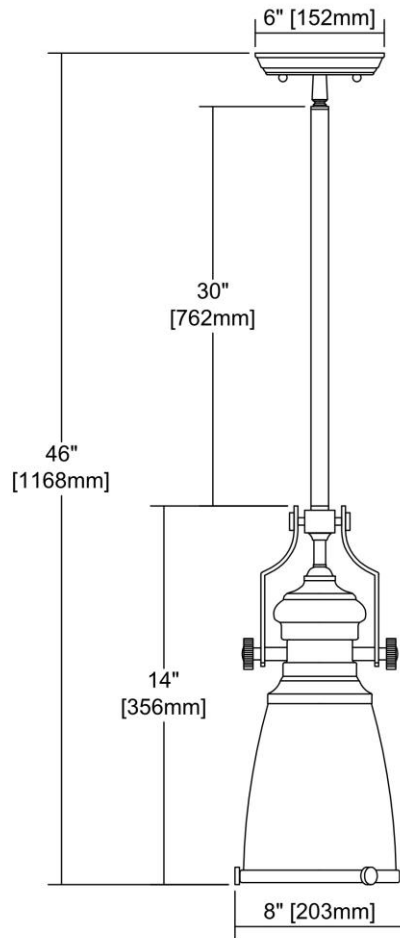


	ITEM #:	66514-1
	UPC	748119088396
	Description	Chadwick 1-Light Mini Pendant in Polished Nickel with Gloss White Shade
	Finish	Gloss White, Polished Nickel
	Materials	Glass, Steel
	Brand	ELK Lighting
	Collection	Chadwick
	Category	Indoor Lighting
	Type	Mini Pendant

ITEM DIMENSIONS				RATINGS & SPECIFICATIONS				
Width	8 inches			Safety Rating	UL		Certification	N/A
Depth	8 inches			ADA Compliant	N/A		Voltage	N/A
Height	14 inches			BULBS / SOCKETS				
Weight	5 pounds			Quantity	1	Wattage	100 watts	
ADDITIONAL DIMENSIONS				Included	No		Type	A19 (E26 Medium Base)
Backplate / Canopy	6x6			Other	N/A			
HCWO	N/A			CHAIN / CORD INFORMATION				
Min. Extension	N/A			Chain	N/A		Cord	N/A
Max. Extension	N/A			SHADE / GLASS DETAILS				
OVERALL HEIGHT				Shade/Glass Description	Gloss White Shade			
Min.	N/A		Max.	N/A				
EXTENSION ROD(S)				Width	8 inches		Height	N/A
Rods: 1-6, 2-12				Width at Top	N/A		Width at Bottom	N/A