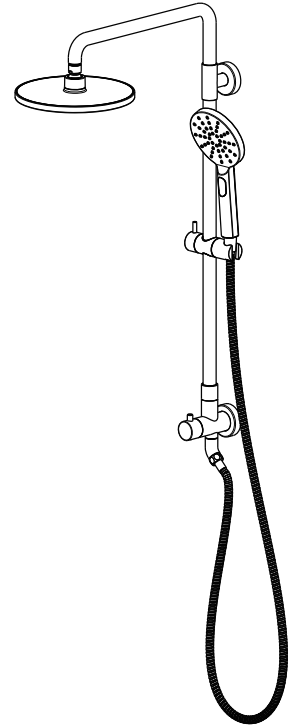

Model: **KSC401**

Circular Shower Column with Multi Function Shower Head

SPEC SHEET

Features

- Solid brass construction for durability and reliability.
- Sliding hand shower holder adjusts the height and angle of the hand shower.
- 15 inch shower arm.
- 9 inch shower head.
- Single lever handle operation allows both volume and temperature control.
- Retrof its into existing shower arm - no need to modify in-wall plumbing.
- Integrated hose supply. No need for separate wall elbow.
- Angle adapter to prevent hose interfering with shower valve.
- Limited lifetime warranty.

Available Finishes

Finish	Code	Description
	CH	Chrome
	MB	Matt Black