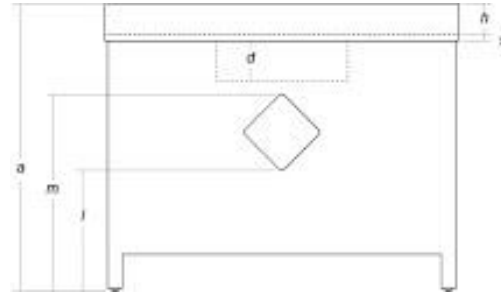

Kendall Blue Bathroom Vanity, 30"

SKU

HZ00005872

Dimensions

A	Overall Height	39"
B	Overall Width	30"
C	Overall Depth	22.04"
D	Basin Height	7.48"
E	Basin Width	17.71"
F	Basin Depth	12.4"
G	Countertop Thickness	1.1"
	Countertop Width	30"
	Countertop Depth	22.04"
H	Height of Backsplash	4"
I	Backsplash Thickness	0.59"
	Vanity Base Height	33.46"
	Vanity Base Width	29.21"
	Vanity Base Depth	21.65"
J	Diameter of Faucet Holes	1.38"
K	Distance Between Center of Faucet Holes	4.01"
L	Lowest Height of Plumbing from Floor	16.24"
M	Highest Height of Plumbing from Floor	27"
N	Height of Plumbing Cutout (Wall Hung)	Not Applicable

Mirrors

Mirror Included	No
-----------------	----

Drawers

Number of Functional Drawers	1
Number of False Drawers	0
Internal Drawer Dimensions 1	H 3" W 24" D 12"
Internal Drawer Dimensions 2	Not Applicable
Soft Close	Yes
Drawer Construction	Dovetail Joints
No. of Functional Drawers with Dividers	0
Are Drawer Dividers Removable	Not Applicable