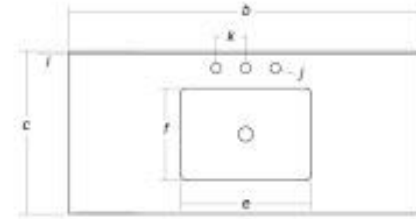

Kendall Blue Bathroom Vanity, 30"

SKU

HZ00005872

Dimensions

A	Overall Height	39"
B	Overall Width	30"
C	Overall Depth	22.04"
D	Basin Height	7.48"
E	Basin Width	17.71"
F	Basin Depth	12.4"
G	Countertop Thickness	1.1"
	Countertop Width	30"
	Countertop Depth	22.04"
H	Height of Backsplash	4"
I	Backsplash Thickness	0.59"
	Vanity Base Height	33.46"
	Vanity Base Width	29.21"
	Vanity Base Depth	21.65"
J	Diameter of Faucet Holes	1.38"
K	Distance Between Center of Faucet Holes	4.01"
L	Lowest Height of Plumbing from Floor	16.24"
M	Highest Height of Plumbing from Floor	27"
N	Height of Plumbing Cutout (Wall Hung)	Not Applicable