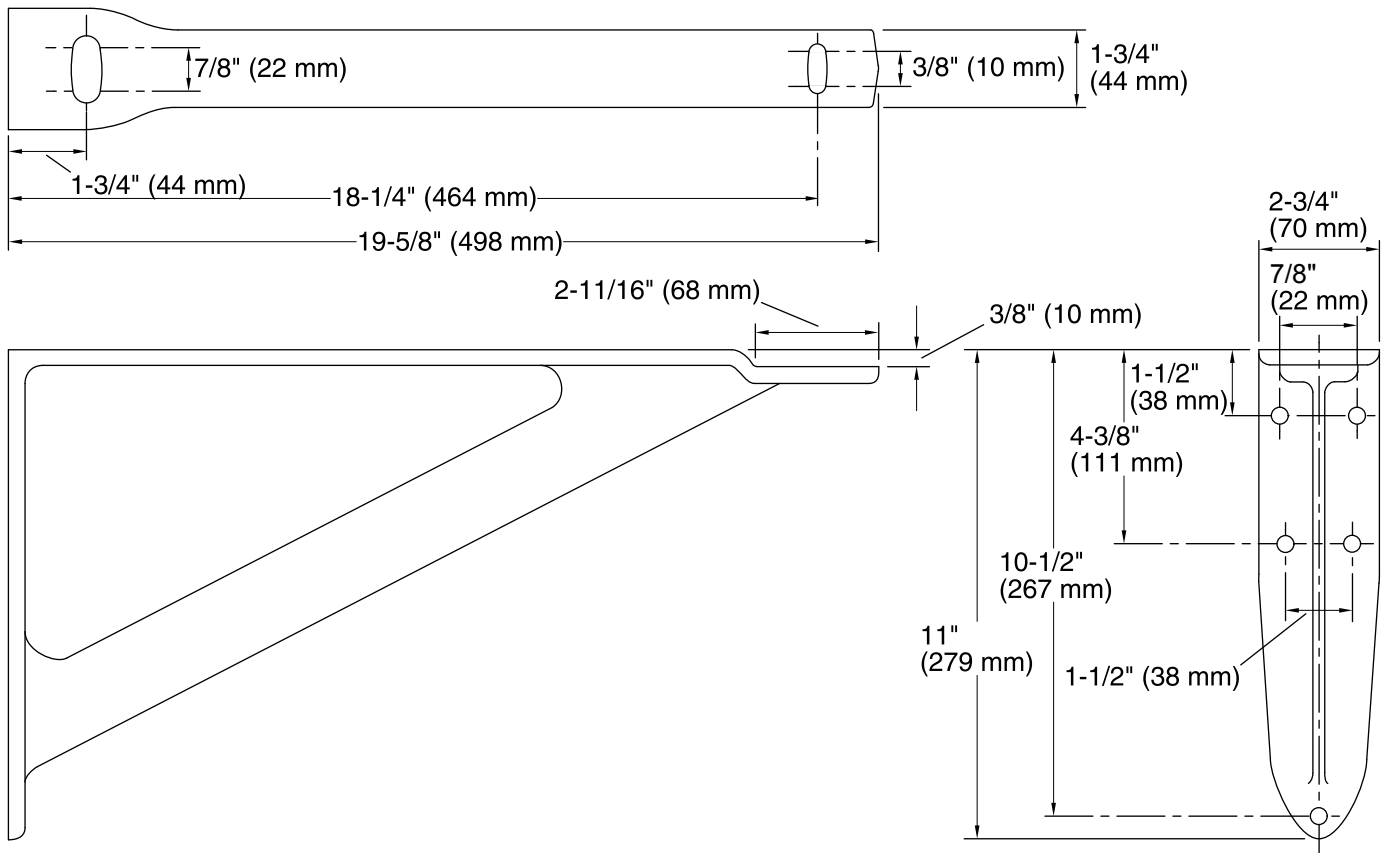

Technical Information

All product dimensions are nominal.

Notes

Install this product according to the installation guide.