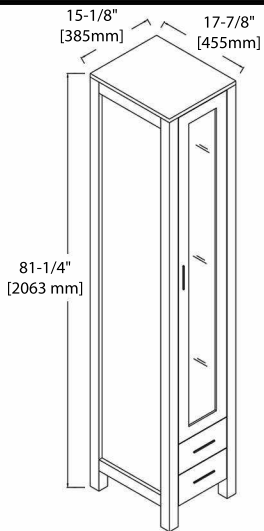

8" WIDESPREAD (C04 2418 TH)

30" VANITY

V8001 30

BACK VIEW

SINGLE HOLE (C04 3018)

8" WIDESPREAD (C04 3018 TH)

36" VANITY

V8001 36

COUNTER-TOPS

24" - CT5001 2418 01

30" - CT5001 3018 01

36" - CT5001 3618 01

48" - CT5001 4818 01

VESSEL BASINS

C04 1616

C04 1915

12" SIDE CABINET

V8001 12

SIDE VIEW

BACK VIEW

CT5001 1218 01

15" LINEN CABINET

V8001 15

SIDE VIEW

BACK VIEW

MIRRORS

15" - M6001 18

24" - M6001 24

30" - M6001 30

36" - M6001 36

REQUIRED TOOLS

PARTS INCLUDED