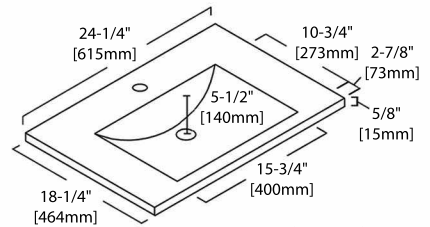

16" VANITY

V8001 16

BACK VIEW

C04 1818

24" VANITY

V8001 24

BACK VIEW

SINGLE HOLE (C04 2418)

8" WIDESPREAD (C04 2418 TH)

30" VANITY

V8001 30

BACK VIEW

SINGLE HOLE (C04 3018)

8" WIDESPREAD (C04 3018 TH)

36" VANITY

V8001 36

BACK VIEW

TOP-MOUNT CERAMIC BASIN

48" VANITY

V8001 48

BACK VIEW

SINGLE TOP-MOUNT CERAMIC BASIN

DOUBLE TOP-MOUNT CERAMIC BASIN

A10 2418 02

COUNTER-TOPS

24" - CT5001 2418 01

30" - CT5001 3018 01

36" - CT5001 3618 01

48" - CT5001 4818 01

VESSEL BASINS

C04 1616

C04 1915