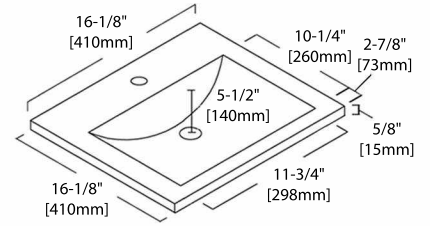

16" VANITY

V8001 16

BACK VIEW

C04 1818

24" VANITY

V8001 24

BACK VIEW

SINGLE HOLE (C04 2418)

8" WIDESPREAD (C04 2418 TH)

30" VANITY

V8001 30

BACK VIEW

SINGLE HOLE (C04 3018)

8" WIDESPREAD (C04 3018 TH)

36" VANITY

V8001 36

BACK VIEW

TOP-MOUNT CERAMIC BASIN

48" VANITY

V8001 48

BACK VIEW

SINGLE TOP-MOUNT CERAMIC BASIN

DOUBLE TOP-MOUNT CERAMIC BASIN

A10 2418 02

COUNTER-TOPS

24" - CT5001 2418 01

30" - CT5001 3018 01

36" - CT5001 3618 01

48" - CT5001 4818 01

VESSEL BASINS

C04 1616

C04 1915