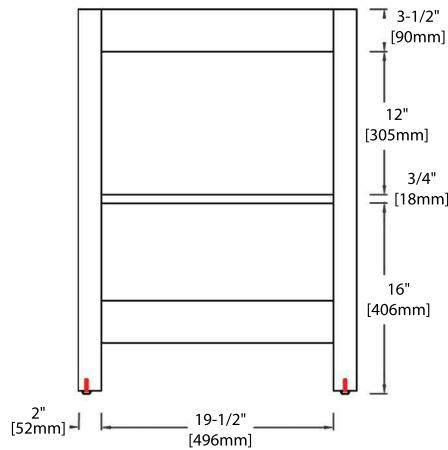

16" VANITY

V8001 16

BACK VIEW

C04 1818

24" VANITY

V8001 24

BACK VIEW

SINGLE HOLE (C04 2418)

8" WIDESPREAD (C04 2418 TH)

30" VANITY

V8001 30

BACK VIEW

SINGLE HOLE (C04 3018)

8" WIDESPREAD (C04 3018 TH)

36" VANITY

V8001 36

BACK VIEW

TOP-MOUNT CERAMIC BASIN

48" VANITY

V8001 48

BACK VIEW

SINGLE TOP-MOUNT CERAMIC BASIN

DOUBLE TOP-MOUNT CERAMIC BASIN

A10 2418 02

COUNTER-TOPS

24" - CT5001 2418 01

30" - CT5001 3018 01

36" - CT5001 3618 01

48" - CT5001 4818 01

VESSEL BASINS

C04 1616

C04 1915