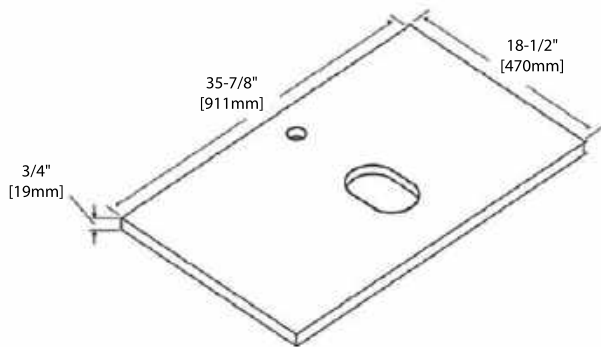

16" VANITY

V8001 16

BACK VIEW

C04 1818

24" VANITY

V8001 24

BACK VIEW

SINGLE HOLE (C04 2418)

8" WIDESPREAD (C04 2418 TH)

30" VANITY

V8001 30

BACK VIEW

SINGLE HOLE (C04 3018)

8" WIDESPREAD (C04 3018 TH)

36" VANITY

V8001 36

BACK VIEW

TOP-MOUNT CERAMIC BASIN

48" VANITY

V8001 48

BACK VIEW

SINGLE TOP-MOUNT CERAMIC BASIN

DOUBLE TOP-MOUNT CERAMIC BASIN

A10 2418 02

COUNTER-TOPS

24" - CT5001 2418 01

30" - CT5001 3018 01

36" - CT5001 3618 01

48" - CT5001 4818 01

VESSEL BASINS

C04 1616

C04 1915