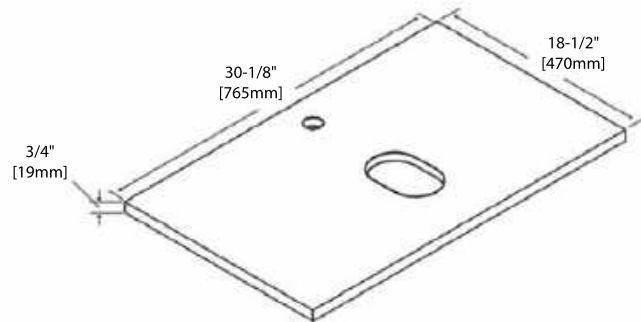

8" WIDESPREAD (C04 2418 TH)

30" VANITY

V8001 30

BACK VIEW

SINGLE HOLE (C04 3018)

8" WIDESPREAD (C04 3018 TH)

36" VANITY

V8001 36

BACK VIEW

TOP-MOUNT CERAMIC BASIN

48" VANITY

V8001 48

BACK VIEW

SINGLE TOP-MOUNT CERAMIC BASIN

DOUBLE TOP-MOUNT CERAMIC BASIN

A10 2418 02

COUNTER-TOPS

24" - CT5001 2418 01

30" - CT5001 3018 01

36" - CT5001 3618 01

48" - CT5001 4818 01

VESSEL BASINS

C04 1616

C04 1915

12" SIDE CABINET

V8001 12

SIDE VIEW

BACK VIEW

CT5001 1218 01

15" LINEN CABINET

V8001 15

SIDE VIEW