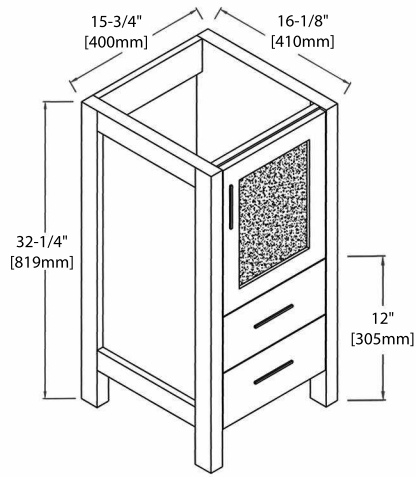

16" VANITY

V8001 16

BACK VIEW

C04 1818

24" VANITY

V8001 24

BACK VIEW

SINGLE HOLE (C04 2418)

8" WIDESPREAD (C04 2418 TH)

30" VANITY

V8001 30

BACK VIEW

SINGLE HOLE (C04 3018)

8" WIDESPREAD (C04 3018 TH)

36" VANITY

V8001 36

12" SIDE CABINET

V8001 12

SIDE VIEW

BACK VIEW

CT5001 1218 01

15" LINEN CABINET

V8001 15

SIDE VIEW