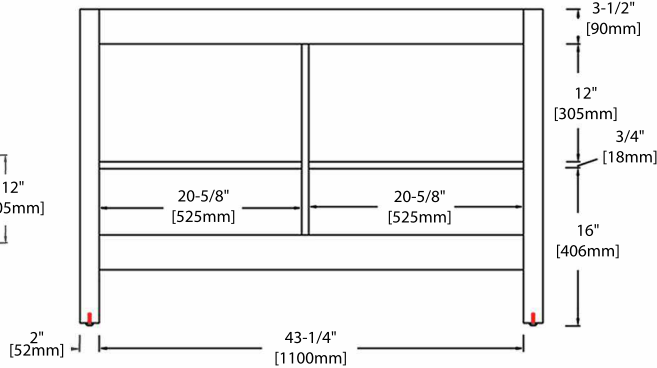

8" WIDESPREAD (C04 2418 TH)

30" VANITY

V8001 30

BACK VIEW

SINGLE HOLE (C04 3018)

8" WIDESPREAD (C04 3018 TH)

36" VANITY

V8001 36

BACK VIEW

TOP-MOUNT CERAMIC BASIN

48" VANITY

V8001 48

BACK VIEW

SINGLE TOP-MOUNT CERAMIC BASIN

DOUBLE TOP-MOUNT CERAMIC BASIN

A10 2418 02

COUNTER-TOPS

24" - CT5001 2418 01

30" - CT5001 3018 01

36" - CT5001 3618 01

48" - CT5001 4818 01

VESSEL BASINS

C04 1616

C04 1915

12" SIDE CABINET

V8001 12

SIDE VIEW

BACK VIEW

CT5001 1218 01

15" LINEN CABINET

V8001 15

SIDE VIEW