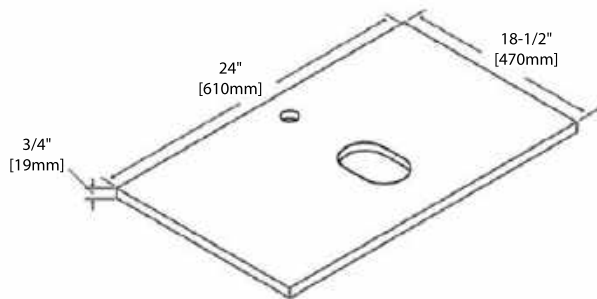

8" WIDESPREAD (C04 2418 TH)

30" VANITY

V8001 30

BACK VIEW

SINGLE HOLE (C04 3018)

8" WIDESPREAD (C04 3018 TH)

36" VANITY

V8001 36

BACK VIEW

TOP-MOUNT CERAMIC BASIN

48" VANITY

V8001 48

BACK VIEW

SINGLE TOP-MOUNT CERAMIC BASIN

DOUBLE TOP-MOUNT CERAMIC BASIN

A10 2418 02

COUNTER-TOPS

24" - CT5001 2418 01

30" - CT5001 3018 01

36" - CT5001 3618 01

48" - CT5001 4818 01

VESSEL BASINS

C04 1616

C04 1915

12" SIDE CABINET

V8001 12

SIDE VIEW

BACK VIEW

CT5001 1218 01

15" LINEN CABINET

V8001 15

SIDE VIEW