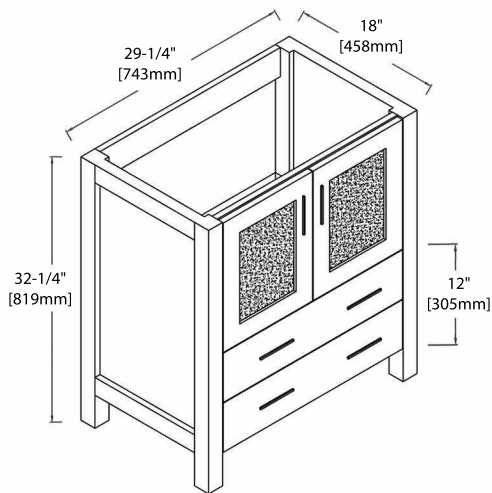

16" VANITY

V8001 16

BACK VIEW

C04 1818

24" VANITY

V8001 24

BACK VIEW

SINGLE HOLE (C04 2418)

8" WIDESPREAD (C04 2418 TH)

30" VANITY

V8001 30

BACK VIEW

SINGLE HOLE (C04 3018)

8" WIDESPREAD (C04 3018 TH)

36" VANITY

V8001 36

COUNTER-TOPS

24" - CT5001 2418 01

30" - CT5001 3018 01

36" - CT5001 3618 01

48" - CT5001 4818 01

VESSEL BASINS

C04 1616

C04 1915

12" SIDE CABINET

V8001 12

SIDE VIEW

BACK VIEW

CT5001 1218 01

15" LINEN CABINET

V8001 15

SIDE VIEW