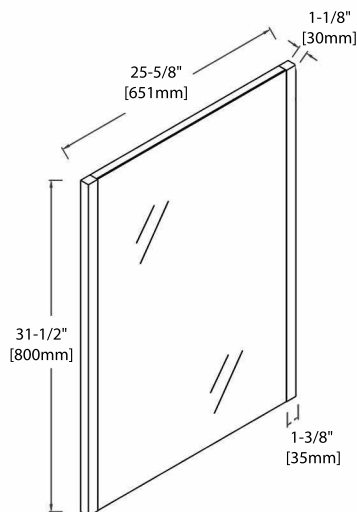

8" WIDESPREAD (C04 2418 TH)

30" VANITY

V8001 30

BACK VIEW

SINGLE HOLE (C04 3018)

8" WIDESPREAD (C04 3018 TH)

36" VANITY

V8001 36

12" SIDE CABINET

V8001 12

SIDE VIEW

BACK VIEW

CT5001 1218 01

15" LINEN CABINET

V8001 15

SIDE VIEW

BACK VIEW

MIRRORS

15" - M6001 18

24" - M6001 24

30" - M6001 30

36" - M6001 36

REQUIRED TOOLS

PARTS INCLUDED