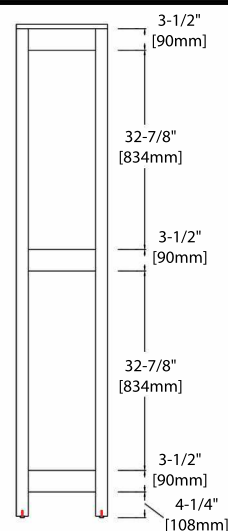

8" WIDESPREAD (C04 2418 TH)

30" VANITY

V8001 30

BACK VIEW

SINGLE HOLE (C04 3018)

8" WIDESPREAD (C04 3018 TH)

36" VANITY

V8001 36

COUNTER-TOPS

24" - CT5001 2418 01

30" - CT5001 3018 01

36" - CT5001 3618 01

48" - CT5001 4818 01

VESSEL BASINS

C04 1616

C04 1915

12" SIDE CABINET

V8001 12

SIDE VIEW

BACK VIEW

CT5001 1218 01

15" LINEN CABINET

V8001 15

SIDE VIEW

BACK VIEW

MIRRORS

15" - M6001 18

24" - M6001 24

30" - M6001 30

36" - M6001 36

REQUIRED TOOLS

PARTS INCLUDED