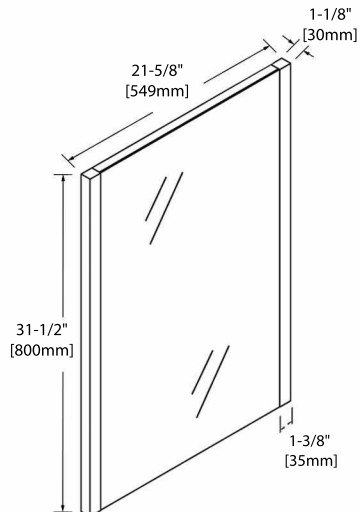

8" WIDESPREAD (C04 2418 TH)

30" VANITY

V8001 30

BACK VIEW

SINGLE HOLE (C04 3018)

8" WIDESPREAD (C04 3018 TH)

36" VANITY

V8001 36

COUNTER-TOPS

24" - CT5001 2418 01

30" - CT5001 3018 01

36" - CT5001 3618 01

48" - CT5001 4818 01

VESSEL BASINS

C04 1616

C04 1915

12" SIDE CABINET

V8001 12

SIDE VIEW

BACK VIEW

CT5001 1218 01

15" LINEN CABINET

V8001 15

SIDE VIEW

BACK VIEW

MIRRORS

15" - M6001 18

24" - M6001 24

30" - M6001 30

36" - M6001 36

REQUIRED TOOLS

PARTS INCLUDED