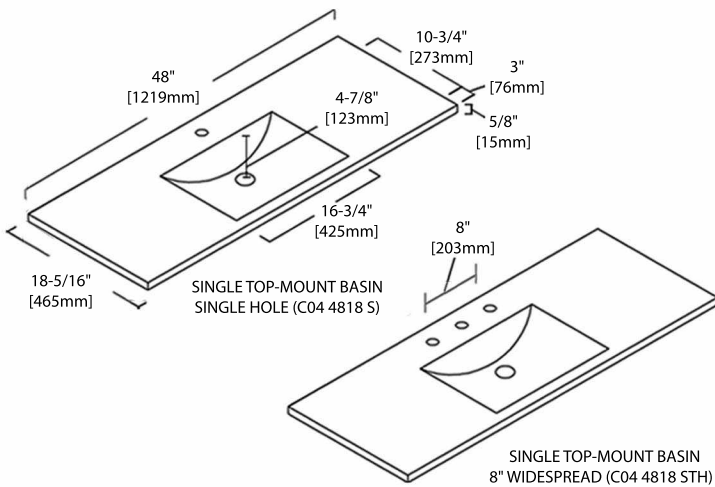

8" WIDESPREAD (C04 2418 TH)

30" VANITY

V8001 30

BACK VIEW

SINGLE HOLE (C04 3018)

8" WIDESPREAD (C04 3018 TH)

36" VANITY

V8001 36

BACK VIEW

TOP-MOUNT CERAMIC BASIN

48" VANITY

V8001 48

BACK VIEW

SINGLE TOP-MOUNT CERAMIC BASIN

DOUBLE TOP-MOUNT CERAMIC BASIN

A10 2418 02

COUNTER-TOPS

24" - CT5001 2418 01

30" - CT5001 3018 01

36" - CT5001 3618 01

48" - CT5001 4818 01

VESSEL BASINS

C04 1616

C04 1915