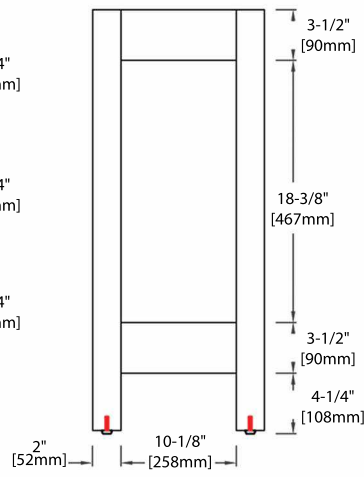

8" WIDESPREAD (C04 2418 TH)

30" VANITY

V8001 30

BACK VIEW

SINGLE HOLE (C04 3018)

8" WIDESPREAD (C04 3018 TH)

36" VANITY

V8001 36

COUNTER-TOPS

24" - CT5001 2418 01

30" - CT5001 3018 01

36" - CT5001 3618 01

48" - CT5001 4818 01

VESSEL BASINS

C04 1616

C04 1915

12" SIDE CABINET

V8001 12

SIDE VIEW

BACK VIEW

CT5001 1218 01

15" LINEN CABINET

V8001 15

SIDE VIEW

BACK VIEW

MIRRORS

15" - M6001 18

24" - M6001 24

30" - M6001 30

36" - M6001 36

REQUIRED TOOLS

PARTS INCLUDED