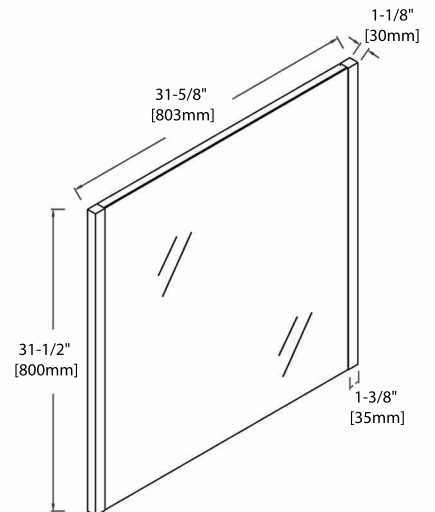

8" WIDESPREAD (C04 2418 TH)

30" VANITY

V8001 30

BACK VIEW

SINGLE HOLE (C04 3018)

8" WIDESPREAD (C04 3018 TH)

36" VANITY

V8001 36

12" SIDE CABINET

V8001 12

SIDE VIEW

BACK VIEW

CT5001 1218 01

15" LINEN CABINET

V8001 15

SIDE VIEW

BACK VIEW

MIRRORS

15" - M6001 18

24" - M6001 24

30" - M6001 30

36" - M6001 36

REQUIRED TOOLS

PARTS INCLUDED