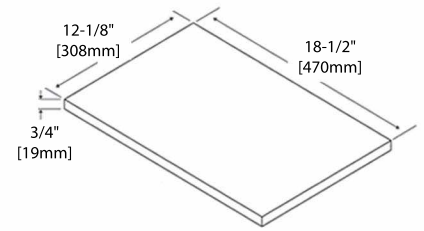

8" WIDESPREAD (C04 2418 TH)

30" VANITY

V8001 30

BACK VIEW

SINGLE HOLE (C04 3018)

8" WIDESPREAD (C04 3018 TH)

36" VANITY

V8001 36

COUNTER-TOPS

24" - CT5001 2418 01

30" - CT5001 3018 01

36" - CT5001 3618 01

48" - CT5001 4818 01

VESSEL BASINS

C04 1616

C04 1915

12" SIDE CABINET

V8001 12

SIDE VIEW

BACK VIEW

CT5001 1218 01

15" LINEN CABINET

V8001 15

SIDE VIEW

BACK VIEW

MIRRORS

15" - M6001 18

24" - M6001 24

30" - M6001 30

36" - M6001 36

REQUIRED TOOLS

PARTS INCLUDED