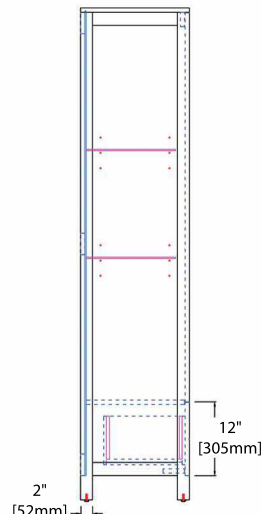

8" WIDESPREAD (C04 2418 TH)

30" VANITY

V8001 30

BACK VIEW

SINGLE HOLE (C04 3018)

8" WIDESPREAD (C04 3018 TH)

36" VANITY

V8001 36

COUNTER-TOPS

24" - CT5001 2418 01

30" - CT5001 3018 01

36" - CT5001 3618 01

48" - CT5001 4818 01

VESSEL BASINS

C04 1616

C04 1915

12" SIDE CABINET

V8001 12

SIDE VIEW

BACK VIEW

CT5001 1218 01

15" LINEN CABINET

V8001 15

SIDE VIEW

BACK VIEW

MIRRORS

15" - M6001 18

24" - M6001 24

30" - M6001 30

36" - M6001 36

REQUIRED TOOLS

PARTS INCLUDED