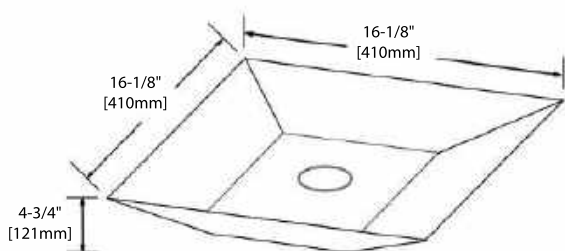

8" WIDESPREAD (C04 2418 TH)

30" VANITY

V8001 30

BACK VIEW

SINGLE HOLE (C04 3018)

8" WIDESPREAD (C04 3018 TH)

36" VANITY

V8001 36

COUNTER-TOPS

24" - CT5001 2418 01

30" - CT5001 3018 01

36" - CT5001 3618 01

48" - CT5001 4818 01

VESSEL BASINS

C04 1616

C04 1915

12" SIDE CABINET

V8001 12

SIDE VIEW

BACK VIEW

CT5001 1218 01

15" LINEN CABINET

V8001 15

SIDE VIEW