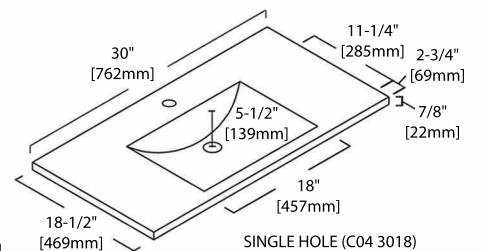

16" VANITY

V8001 16

BACK VIEW

C04 1818

24" VANITY

V8001 24

BACK VIEW

SINGLE HOLE (C04 2418)

8" WIDESPREAD (C04 2418 TH)

30" VANITY

V8001 30

BACK VIEW

SINGLE HOLE (C04 3018)

8" WIDESPREAD (C04 3018 TH)

36" VANITY

V8001 36

BACK VIEW

TOP-MOUNT CERAMIC BASIN

48" VANITY

V8001 48

BACK VIEW

SINGLE TOP-MOUNT CERAMIC BASIN

DOUBLE TOP-MOUNT CERAMIC BASIN

A10 2418 02

COUNTER-TOPS

24" - CT5001 2418 01

30" - CT5001 3018 01

36" - CT5001 3618 01

48" - CT5001 4818 01

VESSEL BASINS

C04 1616

C04 1915