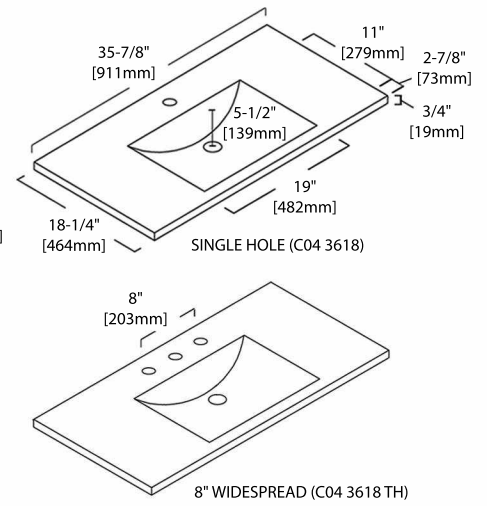

16" VANITY

V8001 16

BACK VIEW

C04 1818

24" VANITY

V8001 24

BACK VIEW

SINGLE HOLE (C04 2418)

8" WIDESPREAD (C04 2418 TH)

30" VANITY

V8001 30

BACK VIEW

SINGLE HOLE (C04 3018)

8" WIDESPREAD (C04 3018 TH)

36" VANITY

V8001 36

BACK VIEW

TOP-MOUNT CERAMIC BASIN

48" VANITY

V8001 48

BACK VIEW

SINGLE TOP-MOUNT CERAMIC BASIN

DOUBLE TOP-MOUNT CERAMIC BASIN

A10 2418 02

COUNTER-TOPS

24" - CT5001 2418 01

30" - CT5001 3018 01

36" - CT5001 3618 01

48" - CT5001 4818 01

VESSEL BASINS

C04 1616

C04 1915