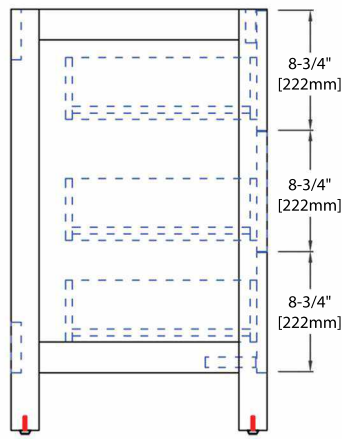

8" WIDESPREAD (C04 2418 TH)

30" VANITY

V8001 30

BACK VIEW

SINGLE HOLE (C04 3018)

8" WIDESPREAD (C04 3018 TH)

36" VANITY

V8001 36

COUNTER-TOPS

24" - CT5001 2418 01

30" - CT5001 3018 01

36" - CT5001 3618 01

48" - CT5001 4818 01

VESSEL BASINS

C04 1616

C04 1915

12" SIDE CABINET

V8001 12

SIDE VIEW

BACK VIEW

CT5001 1218 01

15" LINEN CABINET

V8001 15

SIDE VIEW

BACK VIEW

MIRRORS

15" - M6001 18

24" - M6001 24

30" - M6001 30

36" - M6001 36

REQUIRED TOOLS

PARTS INCLUDED