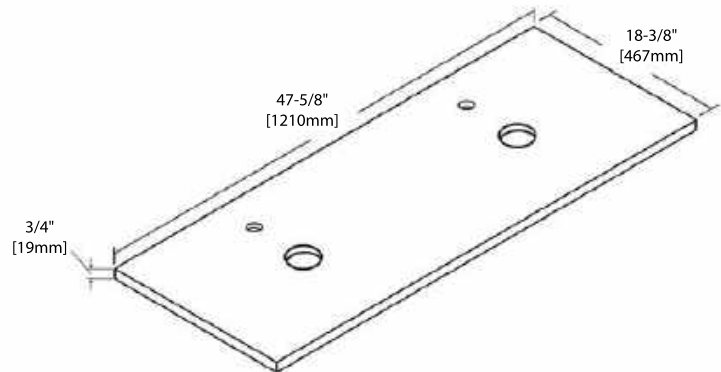

8" WIDESPREAD (C04 2418 TH)

30" VANITY

V8001 30

BACK VIEW

SINGLE HOLE (C04 3018)

8" WIDESPREAD (C04 3018 TH)

36" VANITY

V8001 36

COUNTER-TOPS

24" - CT5001 2418 01

30" - CT5001 3018 01

36" - CT5001 3618 01

48" - CT5001 4818 01

VESSEL BASINS

C04 1616

C04 1915

12" SIDE CABINET

V8001 12

SIDE VIEW

BACK VIEW

CT5001 1218 01

15" LINEN CABINET

V8001 15

SIDE VIEW