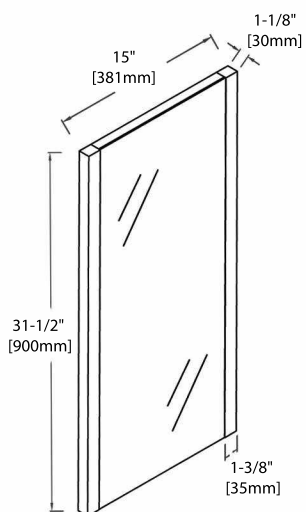

8" WIDESPREAD (C04 2418 TH)

30" VANITY

V8001 30

BACK VIEW

SINGLE HOLE (C04 3018)

8" WIDESPREAD (C04 3018 TH)

36" VANITY

V8001 36

COUNTER-TOPS

24" - CT5001 2418 01

30" - CT5001 3018 01

36" - CT5001 3618 01

48" - CT5001 4818 01

VESSEL BASINS

C04 1616

C04 1915

12" SIDE CABINET

V8001 12

SIDE VIEW

BACK VIEW

CT5001 1218 01

15" LINEN CABINET

V8001 15

SIDE VIEW

BACK VIEW

MIRRORS

15" - M6001 18

24" - M6001 24

30" - M6001 30

36" - M6001 36

REQUIRED TOOLS

PARTS INCLUDED