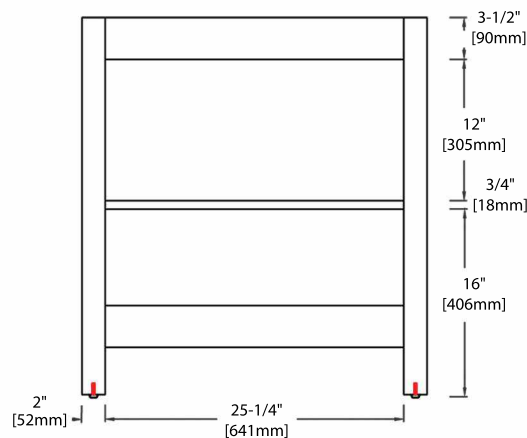

16" VANITY

V8001 16

BACK VIEW

C04 1818

24" VANITY

V8001 24

BACK VIEW

SINGLE HOLE (C04 2418)

8" WIDESPREAD (C04 2418 TH)

30" VANITY

V8001 30

BACK VIEW

SINGLE HOLE (C04 3018)

8" WIDESPREAD (C04 3018 TH)

36" VANITY

V8001 36

BACK VIEW

TOP-MOUNT CERAMIC BASIN

48" VANITY

V8001 48

BACK VIEW

SINGLE TOP-MOUNT CERAMIC BASIN

DOUBLE TOP-MOUNT CERAMIC BASIN

A10 2418 02

COUNTER-TOPS

24" - CT5001 2418 01

30" - CT5001 3018 01

36" - CT5001 3618 01

48" - CT5001 4818 01

VESSEL BASINS

C04 1616

C04 1915