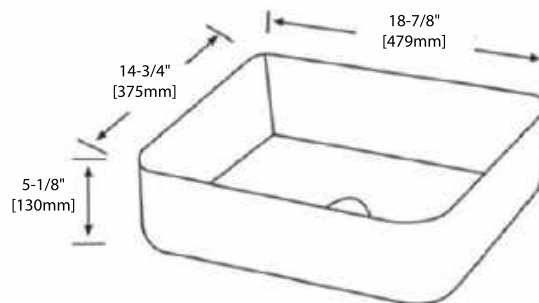

8" WIDESPREAD (C04 2418 TH)

30" VANITY

V8001 30

BACK VIEW

SINGLE HOLE (C04 3018)

8" WIDESPREAD (C04 3018 TH)

36" VANITY

V8001 36

BACK VIEW

TOP-MOUNT CERAMIC BASIN

48" VANITY

V8001 48

BACK VIEW

SINGLE TOP-MOUNT CERAMIC BASIN

DOUBLE TOP-MOUNT CERAMIC BASIN

A10 2418 02

COUNTER-TOPS

24" - CT5001 2418 01

30" - CT5001 3018 01

36" - CT5001 3618 01

48" - CT5001 4818 01

VESSEL BASINS

C04 1616

C04 1915

12" SIDE CABINET

V8001 12

SIDE VIEW

BACK VIEW

CT5001 1218 01

15" LINEN CABINET

V8001 15

SIDE VIEW