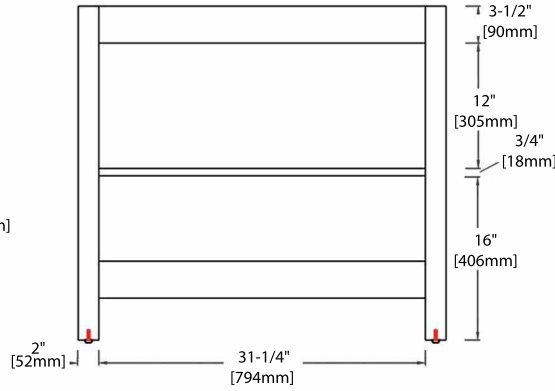

16" VANITY

V8001 16

BACK VIEW

C04 1818

24" VANITY

V8001 24

BACK VIEW

SINGLE HOLE (C04 2418)

8" WIDESPREAD (C04 2418 TH)

30" VANITY

V8001 30

BACK VIEW

SINGLE HOLE (C04 3018)

8" WIDESPREAD (C04 3018 TH)

36" VANITY

V8001 36

BACK VIEW

TOP-MOUNT CERAMIC BASIN

48" VANITY

V8001 48

BACK VIEW

SINGLE TOP-MOUNT CERAMIC BASIN

DOUBLE TOP-MOUNT CERAMIC BASIN

A10 2418 02

COUNTER-TOPS

24" - CT5001 2418 01

30" - CT5001 3018 01

36" - CT5001 3618 01

48" - CT5001 4818 01

VESSEL BASINS

C04 1616

C04 1915