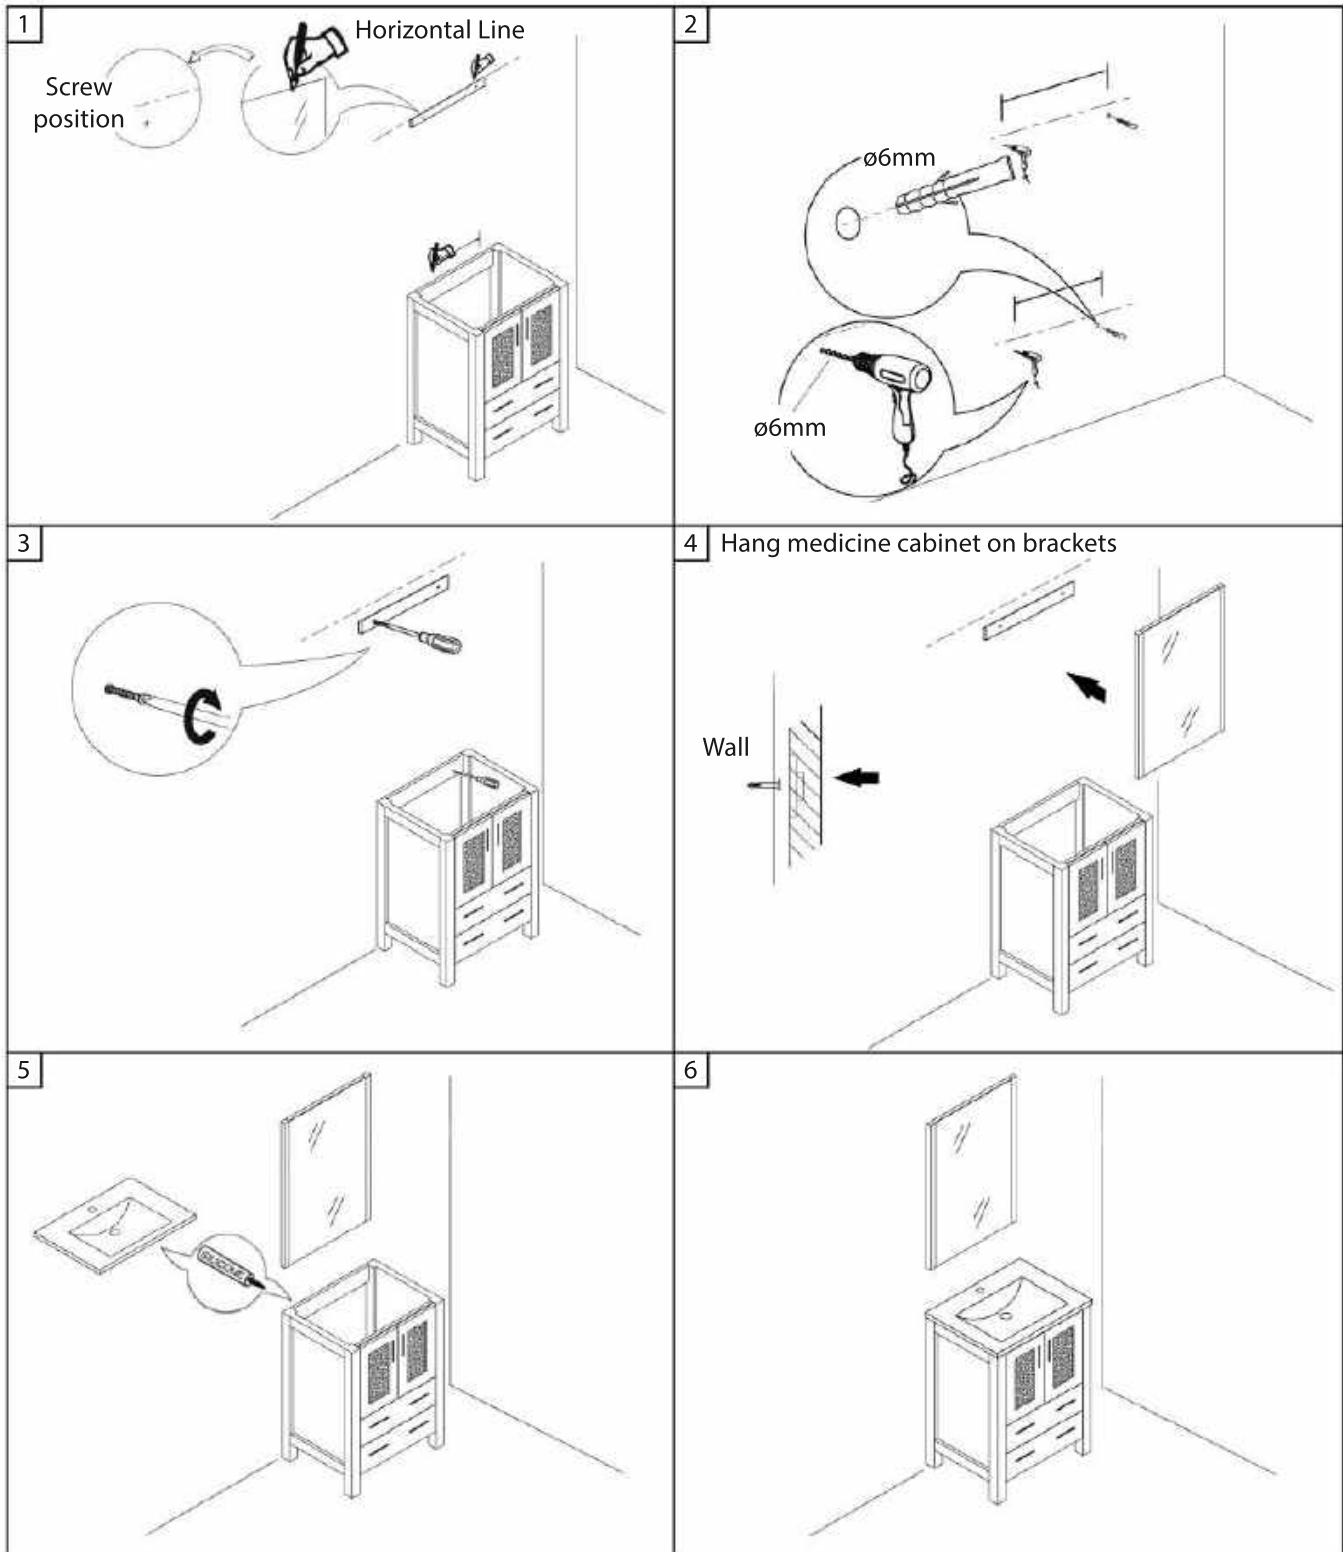

12" SIDE CABINET

V8001 12

SIDE VIEW

BACK VIEW

CT5001 1218 01

15" LINEN CABINET

V8001 15

SIDE VIEW

BACK VIEW

MIRRORS

15" - M6001 18

24" - M6001 24

30" - M6001 30

36" - M6001 36

REQUIRED TOOLS

PARTS INCLUDED