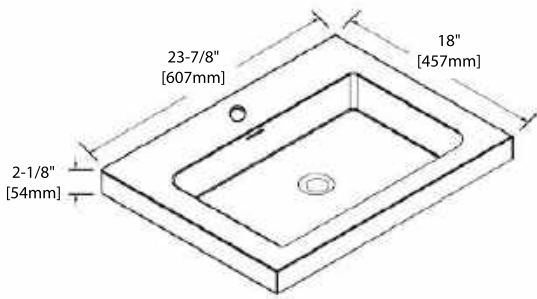

8" WIDESPREAD (C04 2418 TH)

30" VANITY

V8001 30

BACK VIEW

SINGLE HOLE (C04 3018)

8" WIDESPREAD (C04 3018 TH)

36" VANITY

V8001 36

BACK VIEW

TOP-MOUNT CERAMIC BASIN

48" VANITY

V8001 48

BACK VIEW

SINGLE TOP-MOUNT CERAMIC BASIN

DOUBLE TOP-MOUNT CERAMIC BASIN

A10 2418 02

COUNTER-TOPS

24" - CT5001 2418 01

30" - CT5001 3018 01

36" - CT5001 3618 01

48" - CT5001 4818 01

VESSEL BASINS

C04 1616

C04 1915

12" SIDE CABINET

V8001 12

SIDE VIEW

BACK VIEW

CT5001 1218 01

15" LINEN CABINET

V8001 15

SIDE VIEW