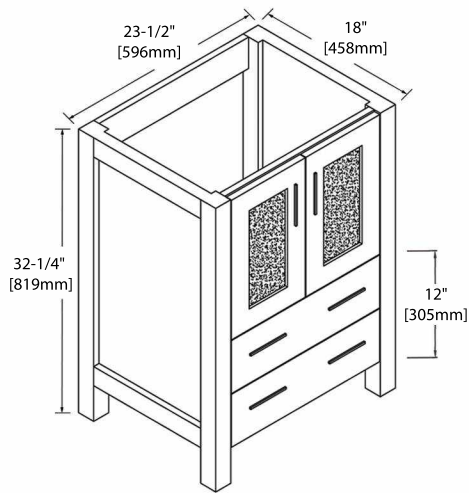

16" VANITY

V8001 16

BACK VIEW

C04 1818

24" VANITY

V8001 24

BACK VIEW

SINGLE HOLE (C04 2418)

8" WIDESPREAD (C04 2418 TH)

30" VANITY

V8001 30

BACK VIEW

SINGLE HOLE (C04 3018)

8" WIDESPREAD (C04 3018 TH)

36" VANITY

V8001 36

COUNTER-TOPS

24" - CT5001 2418 01

30" - CT5001 3018 01

36" - CT5001 3618 01

48" - CT5001 4818 01

VESSEL BASINS

C04 1616

C04 1915

12" SIDE CABINET

V8001 12

SIDE VIEW

BACK VIEW

CT5001 1218 01

15" LINEN CABINET

V8001 15

SIDE VIEW