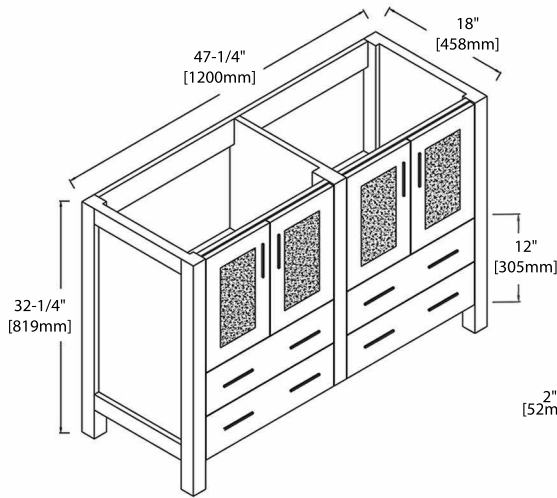

16" VANITY

V8001 16

BACK VIEW

C04 1818

24" VANITY

V8001 24

BACK VIEW

SINGLE HOLE (C04 2418)

8" WIDESPREAD (C04 2418 TH)

30" VANITY

V8001 30

BACK VIEW

SINGLE HOLE (C04 3018)

8" WIDESPREAD (C04 3018 TH)

36" VANITY

V8001 36

BACK VIEW

TOP-MOUNT CERAMIC BASIN

48" VANITY

V8001 48

BACK VIEW

SINGLE TOP-MOUNT CERAMIC BASIN

DOUBLE TOP-MOUNT CERAMIC BASIN

A10 2418 02

COUNTER-TOPS

24" - CT5001 2418 01

30" - CT5001 3018 01

36" - CT5001 3618 01

48" - CT5001 4818 01

VESSEL BASINS

C04 1616

C04 1915