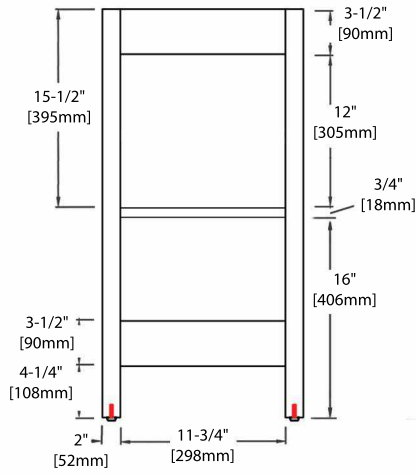

16" VANITY

V8001 16

BACK VIEW

C04 1818

24" VANITY

V8001 24

BACK VIEW

SINGLE HOLE (C04 2418)

8" WIDESPREAD (C04 2418 TH)

30" VANITY

V8001 30

BACK VIEW

SINGLE HOLE (C04 3018)

8" WIDESPREAD (C04 3018 TH)

36" VANITY

V8001 36

BACK VIEW

TOP-MOUNT CERAMIC BASIN

48" VANITY

V8001 48

BACK VIEW

SINGLE TOP-MOUNT CERAMIC BASIN

DOUBLE TOP-MOUNT CERAMIC BASIN

A10 2418 02

COUNTER-TOPS

24" - CT5001 2418 01

30" - CT5001 3018 01

36" - CT5001 3618 01

48" - CT5001 4818 01

VESSEL BASINS

C04 1616

C04 1915