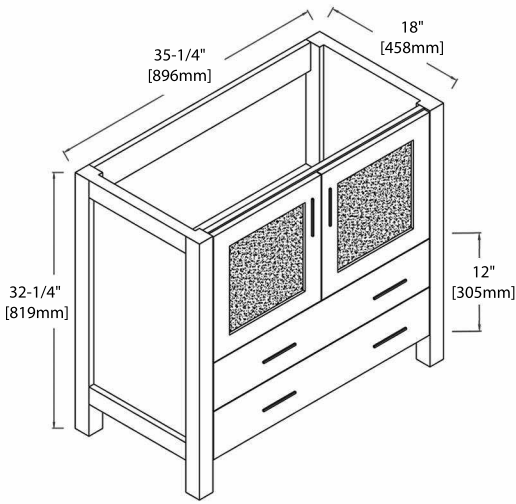

16" VANITY

V8001 16

BACK VIEW

C04 1818

24" VANITY

V8001 24

BACK VIEW

SINGLE HOLE (C04 2418)

8" WIDESPREAD (C04 2418 TH)

30" VANITY

V8001 30

BACK VIEW

SINGLE HOLE (C04 3018)

8" WIDESPREAD (C04 3018 TH)

36" VANITY

V8001 36

COUNTER-TOPS

24" - CT5001 2418 01

30" - CT5001 3018 01

36" - CT5001 3618 01

48" - CT5001 4818 01

VESSEL BASINS

C04 1616

C04 1915