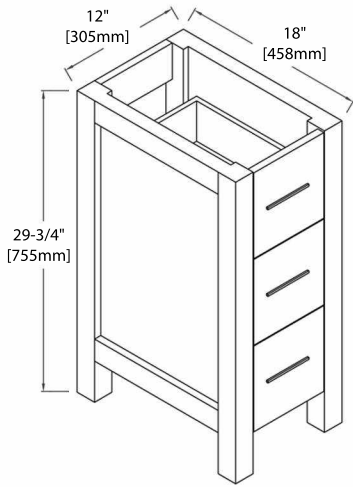

8" WIDESPREAD (C04 2418 TH)

30" VANITY

V8001 30

BACK VIEW

SINGLE HOLE (C04 3018)

8" WIDESPREAD (C04 3018 TH)

36" VANITY

V8001 36

COUNTER-TOPS

24" - CT5001 2418 01

30" - CT5001 3018 01

36" - CT5001 3618 01

48" - CT5001 4818 01

VESSEL BASINS

C04 1616

C04 1915

12" SIDE CABINET

V8001 12

SIDE VIEW

BACK VIEW

CT5001 1218 01

15" LINEN CABINET

V8001 15

SIDE VIEW