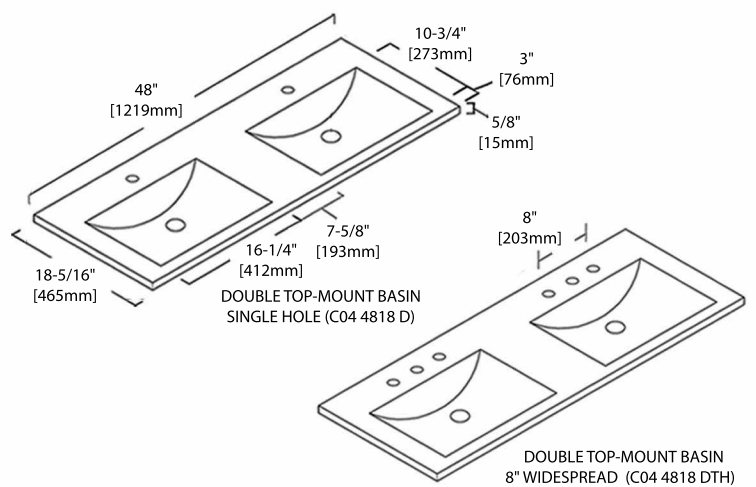

8" WIDESPREAD (C04 2418 TH)

30" VANITY

V8001 30

BACK VIEW

SINGLE HOLE (C04 3018)

8" WIDESPREAD (C04 3018 TH)

36" VANITY

V8001 36

BACK VIEW

TOP-MOUNT CERAMIC BASIN

48" VANITY

V8001 48

BACK VIEW

SINGLE TOP-MOUNT CERAMIC BASIN

DOUBLE TOP-MOUNT CERAMIC BASIN

A10 2418 02

COUNTER-TOPS

24" - CT5001 2418 01

30" - CT5001 3018 01

36" - CT5001 3618 01

48" - CT5001 4818 01

VESSEL BASINS

C04 1616

C04 1915