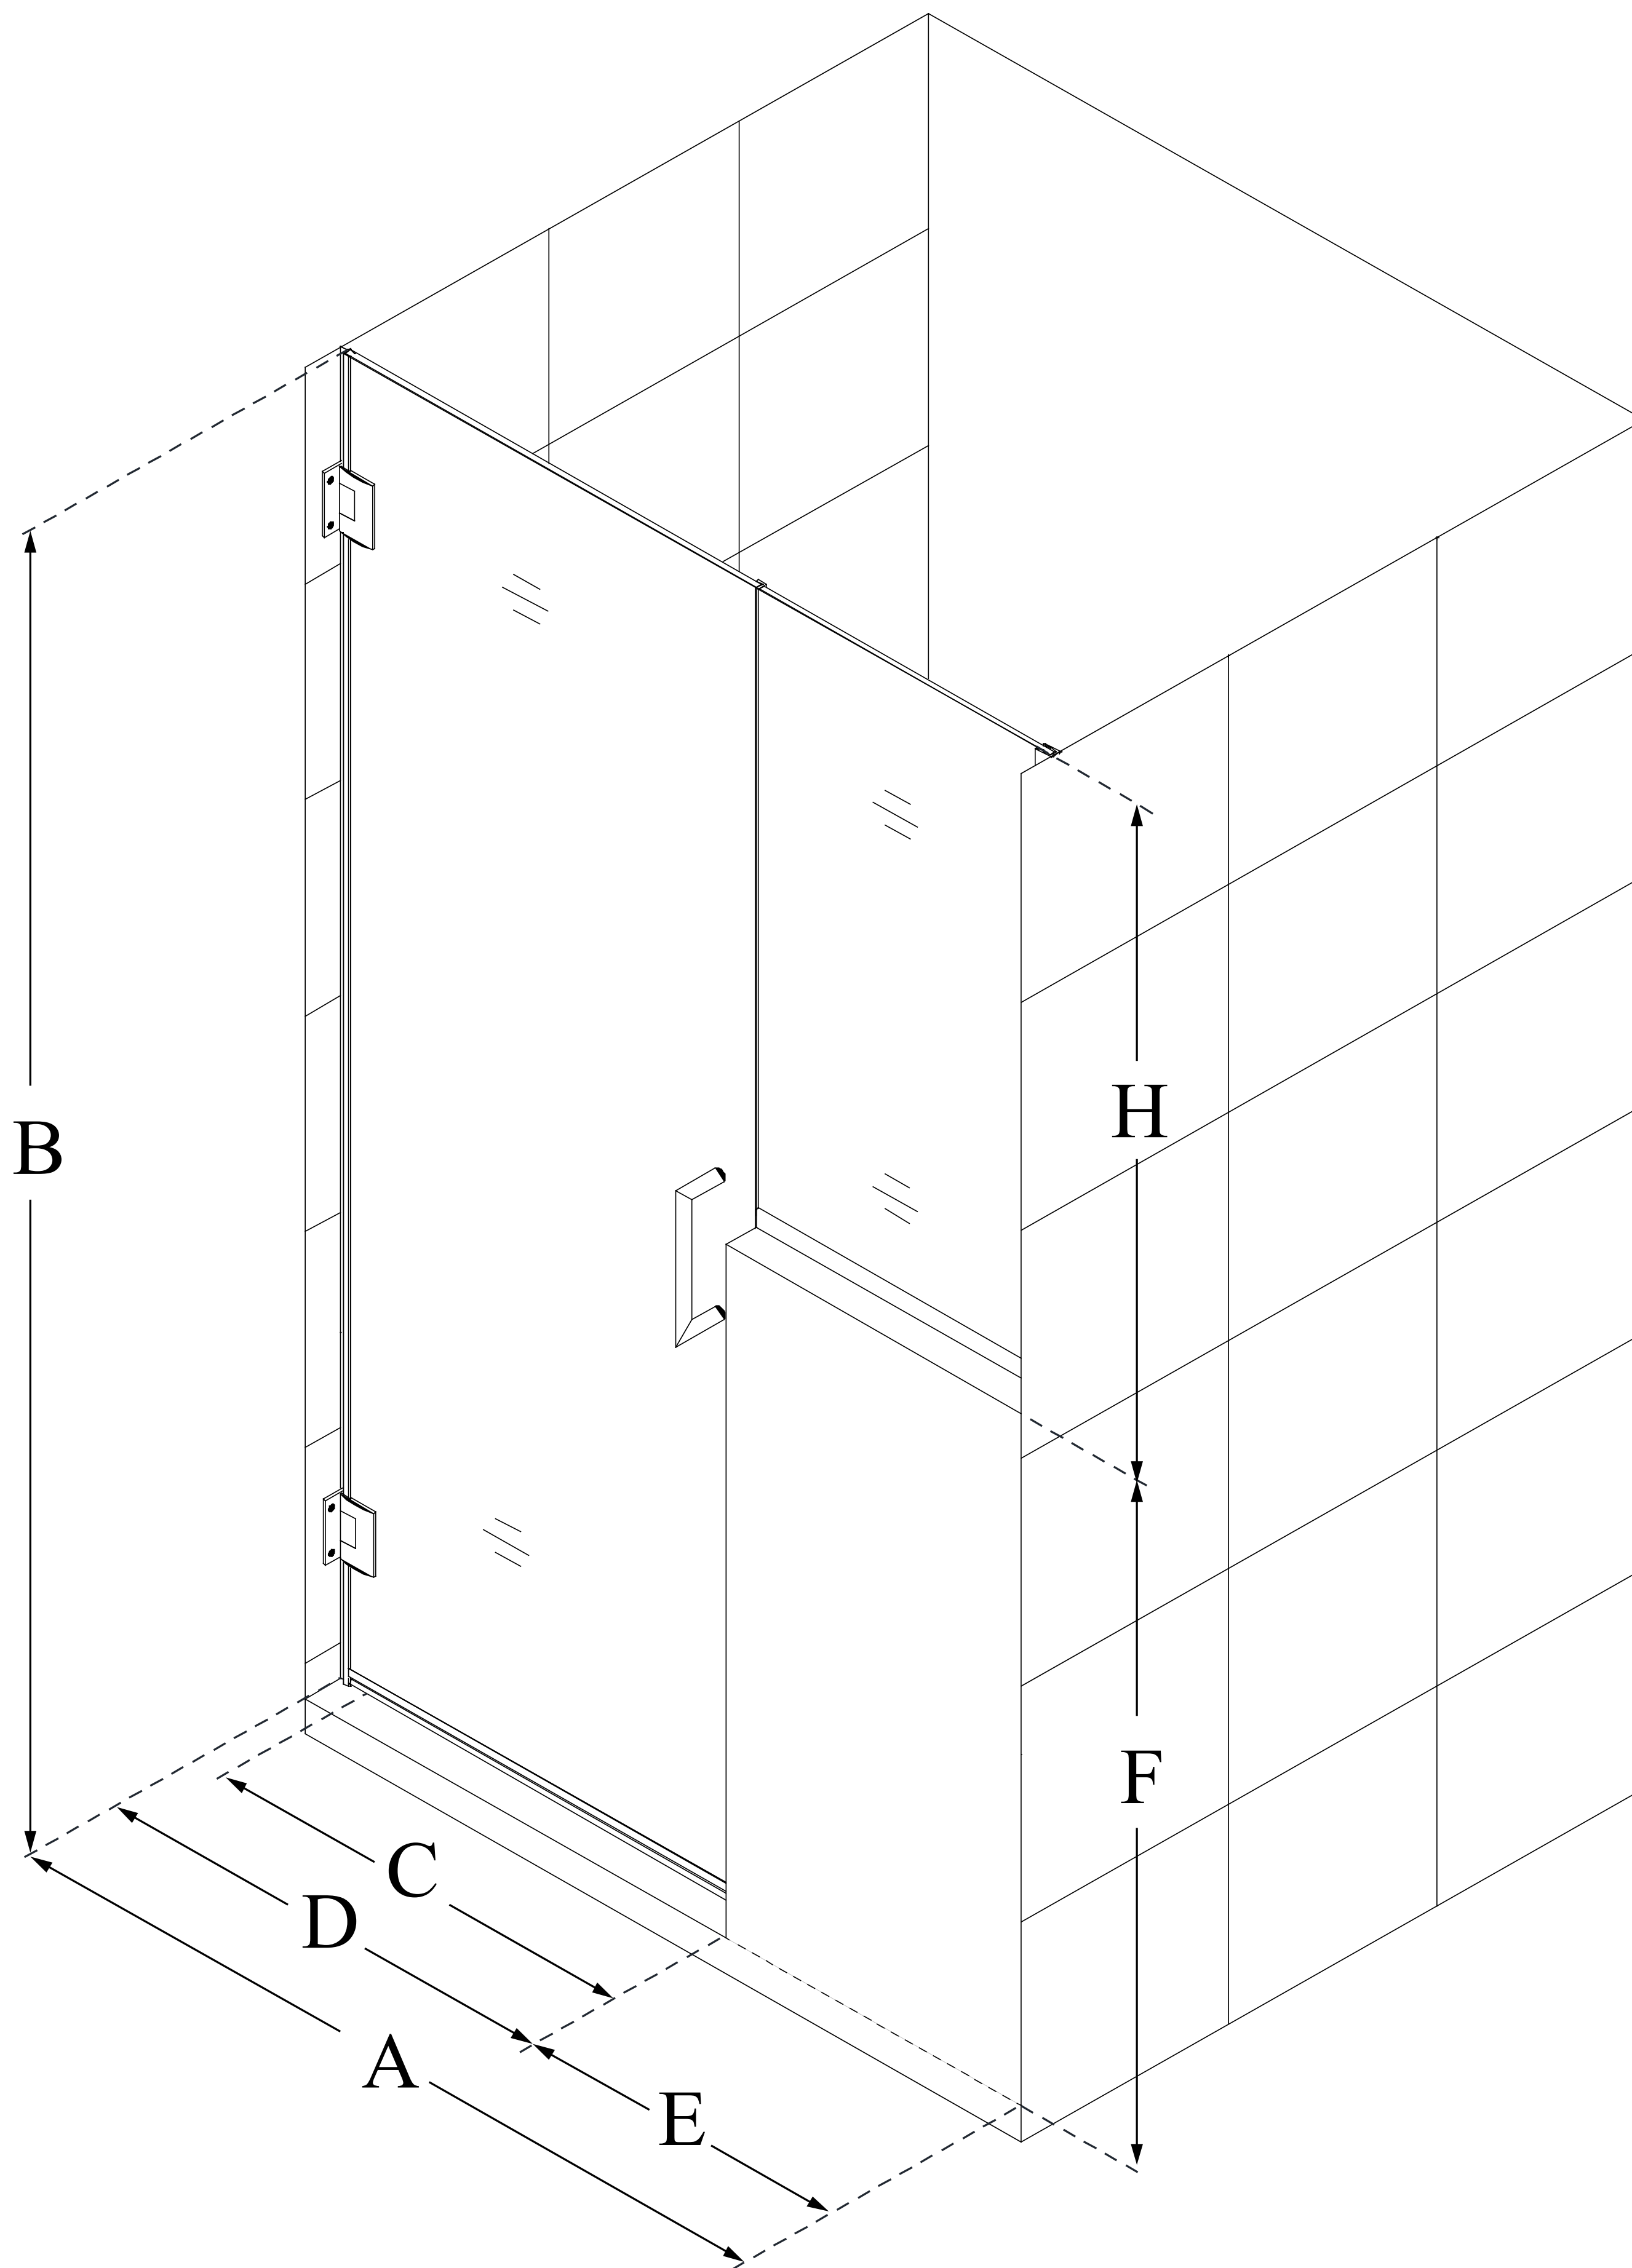

SHDR-24233634

UNIDOOR PLUS

DreamLine Unidoor Plus 59-59 1/2
in. W x 72 in. H Hinged Shower Door
with 34 in. Half Panel, Clear Glass

SWING DOOR

CONFIGURATION DIMENSIONS:

A: 59 - 59 1/2 in.

MODEL WIDTH

B: 72 in.

MODEL HEIGHT

C: 22 in.

ACCESS WIDTH

D: 23 in.

DOOR WIDTH

E: 36 in.

INLINE BUTTRESS PANEL WIDTH

F: 38 in.

BUTTRESS WALL HEIGHT

H: 34 in.

BUTTRESS GLASS HEIGHT

DreamLine reserves the right to update or modify the hardware or materials pictured without prior notice for the purpose of product improvement and customer satisfaction.