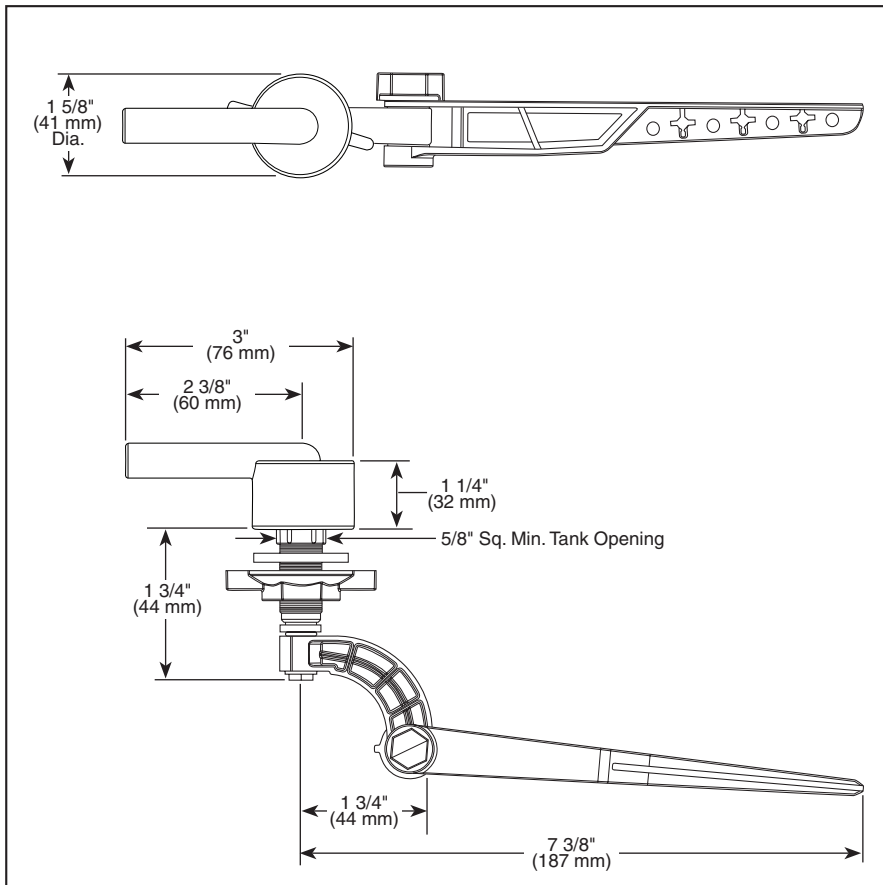

75960▲

Submitted Model No.: _____

Specific Features: _____

▲ Designate proper finish suffix

ACCESSORIES

- Trinsic® Bath Collection
- Universal Tank Lever

STANDARD SPECIFICATIONS:

- Installation instructions included with product.
- Universal left front or left side mount tank lever.
- Can work in right side mount toilets.

Liberty Hardware Manufacturing Corporation
 140 Business Park Drive
 Winston-Salem, NC 27107
 800.542.3789
 www.libertyhardware.com
 © 2013 LHMC, A Masco Company

Delta reserves the right (1) to make changes in specifications and materials, and (2) to change or discontinue models, both without notice or obligation. Dimensions are for reference only. See current full-line price book or www.deltafaucet.com for finish options and product availability.