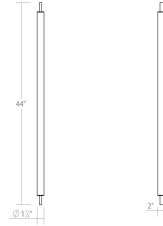

Project:

Keel LED Bath Bar Spec Sheet

SKU: 3834.25 Learn more at:
<https://sonnemanlight.com/keel-led-bath-bar>

Description: A classically minimalist approach to functionality with its architectural sleekness. Keels Bath Bar is dramatically functional and modern. In addition to this Bath Bar, Keel is also available as a free-standing [Floor Lamp](#), suspended as a [Pendant](#), and wall-mounted as a [Wall Lamp](#). These crisply intersecting forms bring multiple lighting applications to the task with architectural precision.

An [Optional Wall Plate Kit](#) is available for Keel Bath Bars.

Type #:

Dimensions

Height:	1.5"
Width:	44"
Extends:	2.25"
Minimum Extension:	2.25"
Maximum Extension:	2.25"
Size:	44"
Canopy/Backplate/Base Width:	44"
Canopy/Backplate/Base Height:	1.5"

Installation

Installation:	Licensed electrician required
Installation Orientation:	Any Orientation

Shipping

Carton 1 L x W x H:	50" X 6" X 6"
Carton 1 Gross Weight:	3 LBS

Shade

Shade 1 Material:	Optical Acrylic
-------------------	-----------------