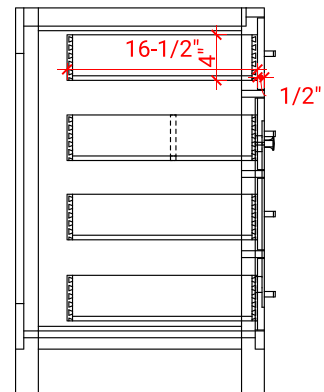

BRISTOL 54" SINGLE SINK BASE CABINET

ARIEL

H054S

BASE CABINET DIMENSIONS

54" W x 21.5" D x 33.5" H

FEATURES

- Solid wood frame with engineered wood panels
- Dovetail drawers and joints
- Soft closing doors & drawers

HARDWARE FINISHES

Brushed Nickel Satin Brass Matte Black Polished Chrome

AVAILABLE COLORS

White Grey

FRONT VIEW

SIDE VIEW

PLAN VIEW

54" SINGLE OVAL SINK COUNTERTOP WITH 1.5 IN. THICKNESS

ARIEL

OVERALL DIMENSIONS

54.25" W x 22" D x 1.5" H

COUNTERTOP OPTIONS

Carrara White Quartz
CQ-054S-OVL-CT

FEATURES

- Solid countertop with mitered edges & seams
- Undermount white oval sink
- Pre-drilled for 8" widespread faucet

INCLUDED

- Countertop
- Matching Backsplash
- Oval Sink

COUNTERTOP PLAN VIEW

EDGE SIDE VIEW

THREE DIMENSIONAL COUNTERTOP VIEW