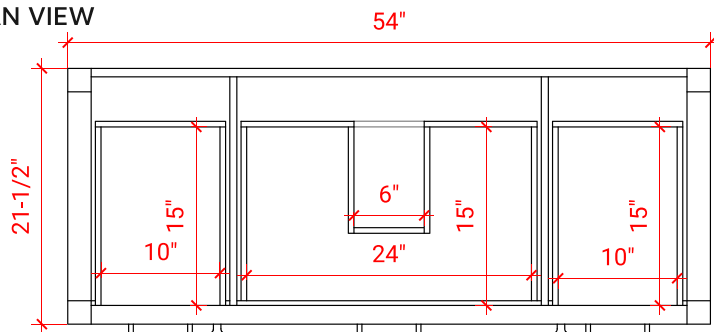

BRISTOL 54" SINGLE SINK BASE CABINET

ARIEL

H054S

BASE CABINET DIMENSIONS

54" W x 21.5" D x 33.5" H

FEATURES

- Solid wood frame with engineered wood panels
- Dovetail drawers and joints
- Soft closing doors & drawers

HARDWARE FINISHES

Brushed Nickel   Satin Brass   Matte Black   Polished Chrome

AVAILABLE COLORS

White   Grey

PLAN VIEW