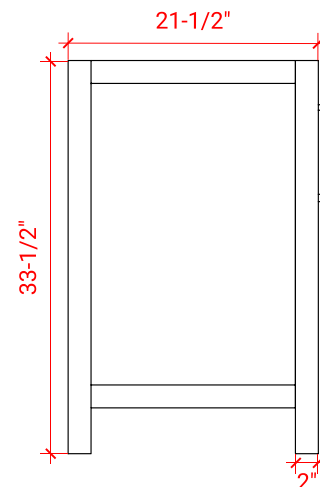

BRISTOL 54" SINGLE SINK BASE CABINET

ARIEL

H054S

BASE CABINET DIMENSIONS

54" W x 21.5" D x 33.5" H

FEATURES

- Solid wood frame with engineered wood panels
- Dovetail drawers and joints
- Soft closing doors & drawers

HARDWARE FINISHES

Brushed Nickel Satin Brass Matte Black Polished Chrome

AVAILABLE COLORS

White Grey

FRONT VIEW

SIDE VIEW

PLAN VIEW

54" SINGLE OVAL SINK COUNTERTOP WITH 1.5 IN. THICKNESS

ARIEL

OVERALL DIMENSIONS

54.25" W x 22" D x 1.5" H

COUNTERTOP OPTIONS

Carrara White Quartz
CQ-054S-OVL-CT

FEATURES

- Solid countertop with mitered edges & seams
- Undermount white oval sink
- Pre-drilled for 8" widespread faucet

INCLUDED

- Countertop
- Matching Backsplash
- Oval Sink

COUNTERTOP PLAN VIEW

EDGE SIDE VIEW

THREE DIMENSIONAL COUNTERTOP VIEW