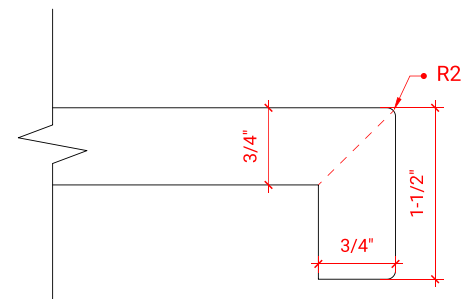

BRISTOL 54" SINGLE SINK BASE CABINET

ARIEL

H054S

BASE CABINET DIMENSIONS

54" W x 21.5" D x 33.5" H

FEATURES

- Solid wood frame with engineered wood panels
- Dovetail drawers and joints
- Soft closing doors & drawers

ARIEL

OVERALL DIMENSIONS

54.25" W x 22" D x 1.5" H

COUNTERTOP OPTIONS

Carrara White Quartz
CQ-054S-OVL-CT

FEATURES

- Solid countertop with mitered edges & seams
- Undermount white oval sink
- Pre-drilled for 8" widespread faucet

INCLUDED

- Countertop
- Matching Backsplash
- Oval Sink

COUNTERTOP PLAN VIEW

EDGE SIDE VIEW

THREE DIMENSIONAL COUNTERTOP VIEW