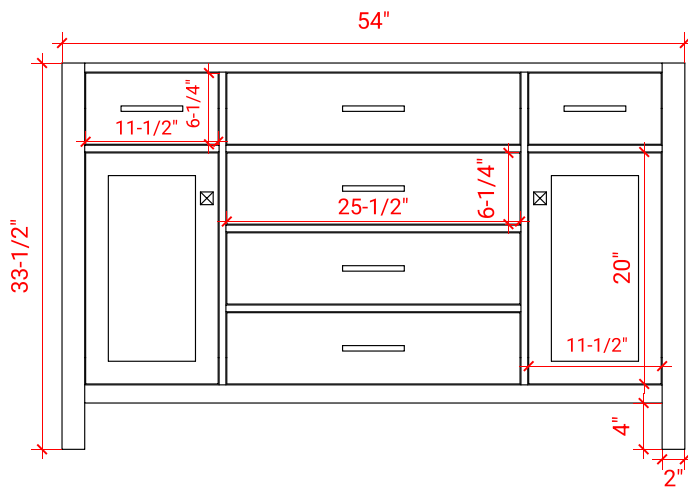

BRISTOL 54" SINGLE SINK BASE CABINET

ARIEL

H054S

BASE CABINET DIMENSIONS

54" W x 21.5" D x 33.5" H

FEATURES

- Solid wood frame with engineered wood panels
- Dovetail drawers and joints
- Soft closing doors & drawers

HARDWARE FINISHES

Brushed Nickel Satin Brass Matte Black Polished Chrome

AVAILABLE COLORS

White Grey

FRONT VIEW

SIDE VIEW

PLAN VIEW

54" SINGLE OVAL SINK COUNTERTOP WITH 1.5 IN. THICKNESS

ARIEL

OVERALL DIMENSIONS

54.25" W x 22" D x 1.5" H

COUNTERTOP OPTIONS

Carrara White Quartz
CQ-054S-OVL-CT

FEATURES

- Solid countertop with mitered edges & seams
- Undermount white oval sink
- Pre-drilled for 8" widespread faucet

INCLUDED

- Countertop
- Matching Backsplash
- Oval Sink

COUNTERTOP PLAN VIEW

EDGE SIDE VIEW

THREE DIMENSIONAL COUNTERTOP VIEW