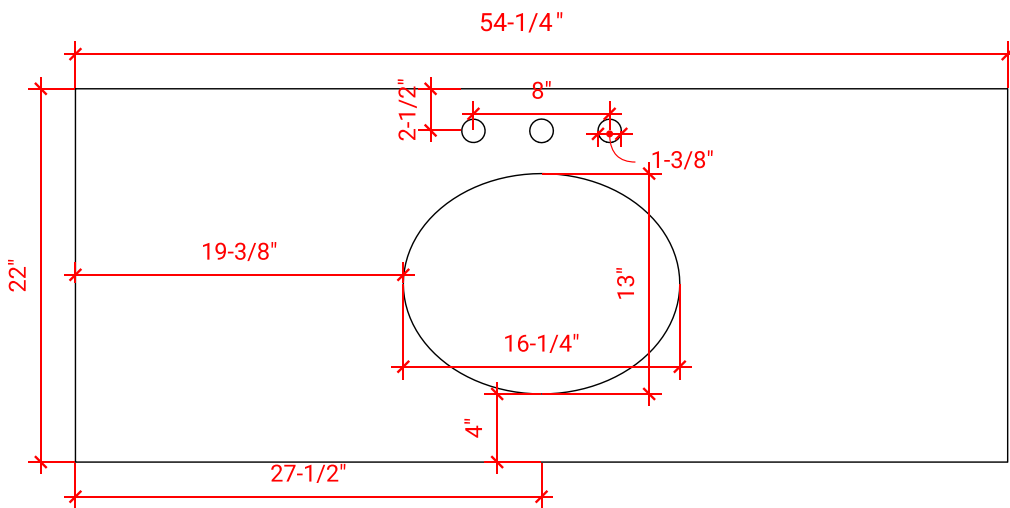

BRISTOL 54" SINGLE SINK BASE CABINET

ARIEL

H054S

BASE CABINET DIMENSIONS

54" W x 21.5" D x 33.5" H

FEATURES

- Solid wood frame with engineered wood panels
- Dovetail drawers and joints
- Soft closing doors & drawers

ARIEL

OVERALL DIMENSIONS

54.25" W x 22" D x 1.5" H

COUNTERTOP OPTIONS

Carrara White Quartz
CQ-054S-OVL-CT

FEATURES

- Solid countertop with mitered edges & seams
- Undermount white oval sink
- Pre-drilled for 8" widespread faucet

INCLUDED

- Countertop
- Matching Backsplash
- Oval Sink

COUNTERTOP PLAN VIEW

EDGE SIDE VIEW

THREE DIMENSIONAL COUNTERTOP VIEW