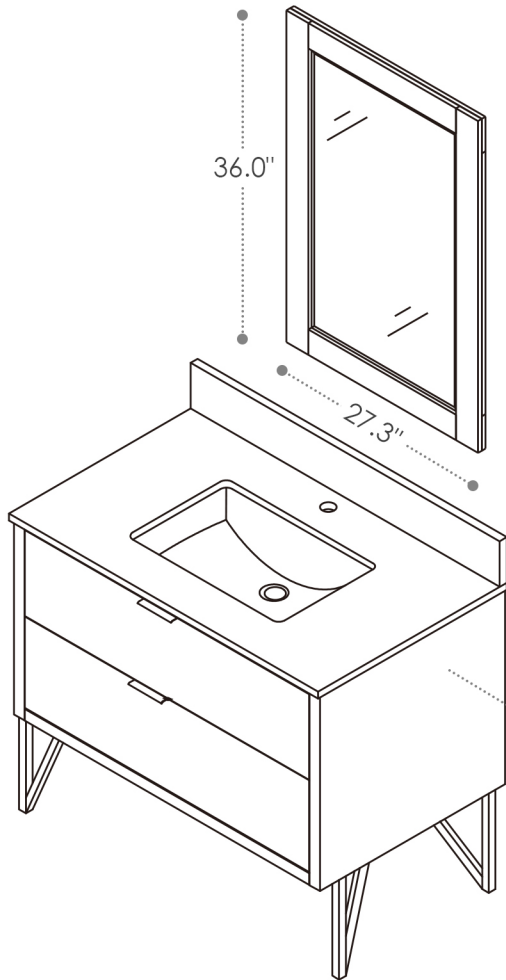

ALTAIR

FASHION BATHROOM LIFE

Altair Design, Inc.

Helios

36"W x 22"D

Bathroom Vanity

36"W×22"D×34"H inches

INSTALLATION SPECIFICATION

Item#	548036		
Color	White/Weathered Pine		
Overall Dimension	36 in W x 22 in D x 34 in H		
Vanity Material	Solid wood and long-lasting plywood		
Hardware Finish	Aluminum Alloy Matte Black		
Countertop Material	Composite Stone - Concrete Grey		
Metal Base Material	Iron (Matte Black)		
Number of Drawers	2 soft-closing drawers		
Number of Door	No	Shape	Rectangular
Top Thickness	0.8 inch	Installation Type	Freestanding
Assembly Required	Partial assembly required	Backsplash Height	4 inch
Faucet Hole Spacing(in.)	Single Hole	Sink	Single Undermount Sink

All measurements are approximate. Measurements may vary +/-1/2".
Does not include faucet, drain assembly, P-trap