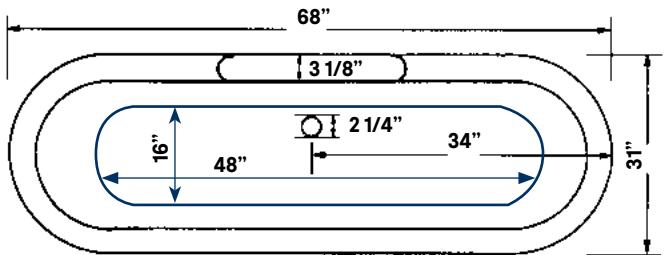

#2111 Shown

Regal Cast Iron Bath

#2110 | 68"L x 31"W x 24"H
305 lbs, 50 gallons

Cheviot Products' cast iron bathtubs are hand-made in Europe with the finest materials. Fired with a thick coating of AA grade titanium-based enamel for unparalleled hardness and non-porosity, the extremely durable surface is easy to clean and resistant to stains, bacteria and other microbes. Cast iron also keeps your bath warm for the longest possible time.

Rim Configuration
Flat Area on Rim

Colours
White or Biscuit Interior with Matching or Custom Colour Exterior

Feet
Available in Brass, Chrome, Brushed Nickel, Polished Nickel, Antique Bronze and White

Note
Rough-in dimensions may vary +/- 1/2" and are subject to change. No responsibility is assumed by Cheviot Products Inc. One Year Limited Warranty against manufacturer's defects.

*8" C.C. waste/overflow to drain
Top center of overflow to floor 19 1/2"

Related Products

#5127 Tub Filler
with Hand Shower

#5106 Tub Filler
with Hand Shower

#3411 Water
Supply Lines

#2222 Waste &
Overflow