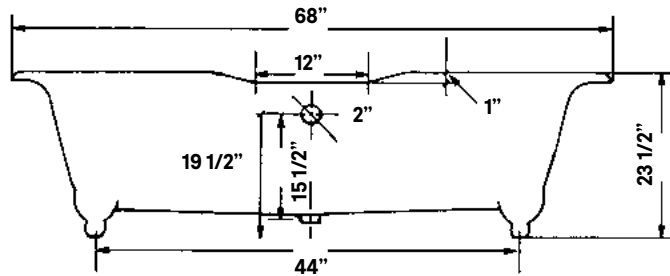

#2111 Shown

Regal Cast Iron Bath

#2110 | 68"L x 31"W x 24"H
305 lbs, 50 gallons

Cheviot Products' cast iron bathtubs are hand-made in Europe with the finest materials. Fired with a thick coating of AA grade titanium-based enamel for unparalleled hardness and non-porosity, the extremely durable surface is easy to clean and resistant to stains, bacteria and other microbes. Cast iron also keeps your bath warm for the longest possible time.

Rim Configuration
Flat Area on Rim

Colours
White or Biscuit Interior with Matching or Custom Colour Exterior

Feet
Available in Brass, Chrome, Brushed Nickel, Polished Nickel, Antique Bronze and White

Note
Rough-in dimensions may vary +/- 1/2" and are subject to change. No responsibility is assumed by Cheviot Products Inc. One Year Limited Warranty against manufacturer's defects.

*8" C.C. waste/overflow to drain
Top center of overflow to floor 19 1/2"

Related Products

#5127 Tub Filler
with Hand Shower

#5106 Tub Filler
with Hand Shower

#3411 Water
Supply Lines

#2222 Waste &
Overflow