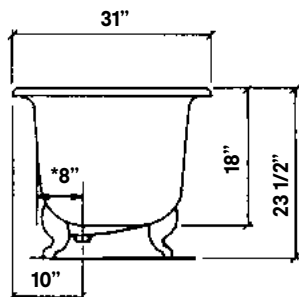

#2111 Shown

Regal Cast Iron Bath

#2110 | 68"L x 31"W x 24"H
305 lbs, 50 gallons

Cheviot Products' cast iron bathtubs are hand-made in Europe with the finest materials. Fired with a thick coating of AA grade titanium-based enamel for unparalleled hardness and non-porosity, the extremely durable surface is easy to clean and resistant to stains, bacteria and other microbes. Cast iron also keeps your bath warm for the longest possible time.

Rim Configuration
Flat Area on Rim

Colours
White or Biscuit Interior with Matching or Custom Colour Exterior

Feet
Available in Brass, Chrome, Brushed Nickel, Polished Nickel, Antique Bronze and White

Note
Rough-in dimensions may vary +/- 1/2" and are subject to change. No responsibility is assumed by Cheviot Products Inc. One Year Limited Warranty against manufacturer's defects.

*8" C.C. waste/overflow to drain
Top center of overflow to floor 19 1/2"

Related Products

#5127 Tub Filler
with Hand Shower

#5106 Tub Filler
with Hand Shower

#3411 Water
Supply Lines

#2222 Waste &
Overflow