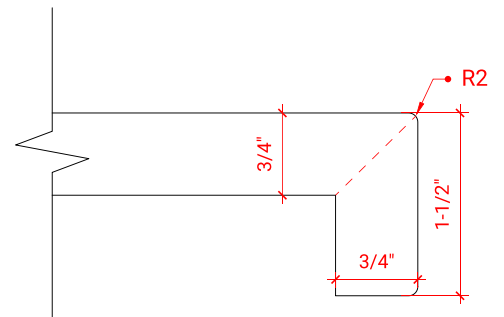

TAYLOR 42" RIGHT OFFSET CABINET

ARIEL

Q042S-R

BASE CABINET DIMENSIONS

42" W x 21.75" D x 34.5" H

FEATURES

- Solid wood frame & plywood panels
- Dovetail drawers and joints
- Soft closing doors & drawers

HARDWARE FINISHES

OVERALL DIMENSIONS

43" W x 22" D x 1.5" H

COUNTERTOP OPTIONS

Carrara Marble
CW-043S-R-REC-CT

White Quartz
WQ-043S-R-REC-CT

FEATURES

- Solid countertop with mitered edges & seams
- Undermount white rectangular sink
- Pre-drilled for 8" widespread faucet

INCLUDED

- Countertop
- Matching Backsplash
- Rectangle Sink

COUNTERTOP PLAN VIEW

EDGE SIDE VIEW

THREE DIMENSIONAL COUNTERTOP VIEW