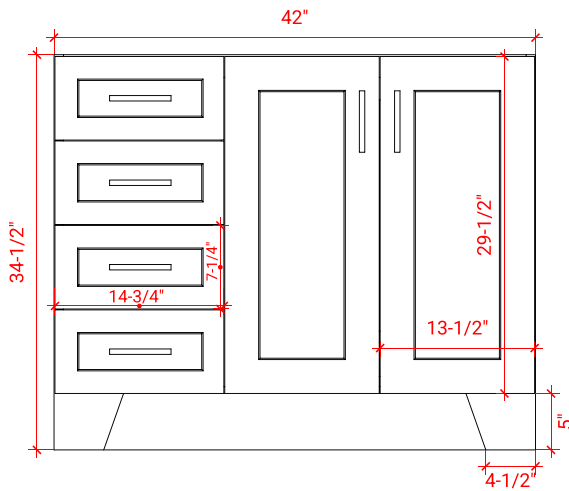

TAYLOR 42" RIGHT OFFSET CABINET

ARIEL

Q042S-R

BASE CABINET DIMENSIONS

42" W x 21.75" D x 34.5" H

FEATURES

- Solid wood frame & plywood panels
- Dovetail drawers and joints
- Soft closing doors & drawers

HARDWARE FINISHES

Brushed Nickel Satin Brass Matte Black Polished Chrome

AVAILABLE COLORS

White Grey Midnight Blue

FRONT VIEW

SIDE VIEW

PLAN VIEW

43" RIGHT RECTANGLE SINK COUNTERTOP WITH 1.5 IN. THICKNESS

ARIEL

OVERALL DIMENSIONS

43" W x 22" D x 1.5" H

COUNTERTOP OPTIONS

Carrara Marble
CW-043S-R-REC-CT

White Quartz
WQ-043S-R-REC-CT

FEATURES

- Solid countertop with mitered edges & seams
- Undermount white rectangular sink
- Pre-drilled for 8" widespread faucet

INCLUDED

- Countertop
- Matching Backsplash
- Rectangle Sink

COUNTERTOP PLAN VIEW

EDGE SIDE VIEW

THREE DIMENSIONAL COUNTERTOP VIEW