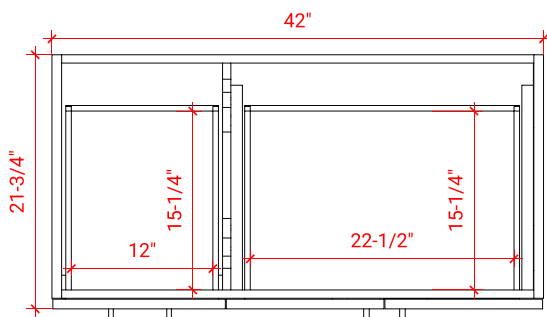

TAYLOR 42" RIGHT OFFSET CABINET

ARIEL

Q042S-R

BASE CABINET DIMENSIONS

42" W x 21.75" D x 34.5" H

FEATURES

- Solid wood frame & plywood panels
- Dovetail drawers and joints
- Soft closing doors & drawers

HARDWARE FINISHES

Brushed Nickel Satin Brass Matte Black Polished Chrome

AVAILABLE COLORS

White Grey Midnight Blue

FRONT VIEW

SIDE VIEW

PLAN VIEW

43" RIGHT RECTANGLE SINK COUNTERTOP WITH 1.5 IN. THICKNESS

ARIEL

OVERALL DIMENSIONS

43" W x 22" D x 1.5" H

COUNTERTOP OPTIONS

Carrara Marble
CW-043S-R-REC-CT

White Quartz
WQ-043S-R-REC-CT

FEATURES

- Solid countertop with mitered edges & seams
- Undermount white rectangular sink
- Pre-drilled for 8" widespread faucet

INCLUDED

- Countertop
- Matching Backsplash
- Rectangle Sink

COUNTERTOP PLAN VIEW

EDGE SIDE VIEW

THREE DIMENSIONAL COUNTERTOP VIEW