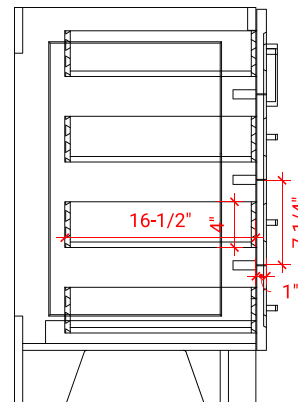

TAYLOR 42" RIGHT OFFSET CABINET

ARIEL

Q042S-R

BASE CABINET DIMENSIONS

42" W x 21.75" D x 34.5" H

FEATURES

- Solid wood frame & plywood panels
- Dovetail drawers and joints
- Soft closing doors & drawers

HARDWARE FINISHES

Brushed Nickel Satin Brass Matte Black Polished Chrome

AVAILABLE COLORS

White Grey Midnight Blue

FRONT VIEW

SIDE VIEW

PLAN VIEW

43" RIGHT RECTANGLE SINK COUNTERTOP WITH 1.5 IN. THICKNESS

ARIEL

OVERALL DIMENSIONS

43" W x 22" D x 1.5" H

COUNTERTOP OPTIONS

Carrara Marble
CW-043S-R-REC-CT

White Quartz
WQ-043S-R-REC-CT

FEATURES

- Solid countertop with mitered edges & seams
- Undermount white rectangular sink
- Pre-drilled for 8" widespread faucet

INCLUDED

- Countertop
- Matching Backsplash
- Rectangle Sink

COUNTERTOP PLAN VIEW

EDGE SIDE VIEW

THREE DIMENSIONAL COUNTERTOP VIEW