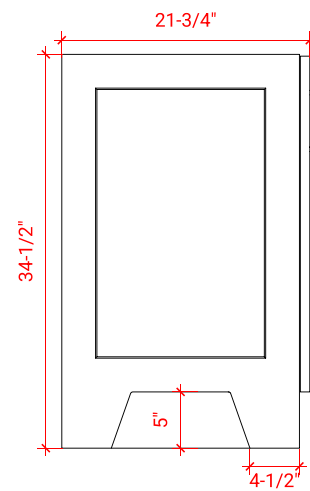

TAYLOR 42" RIGHT OFFSET CABINET

ARIEL

Q042S-R

BASE CABINET DIMENSIONS

42" W x 21.75" D x 34.5" H

FEATURES

- Solid wood frame & plywood panels
- Dovetail drawers and joints
- Soft closing doors & drawers

HARDWARE FINISHES

Brushed Nickel Satin Brass Matte Black Polished Chrome

AVAILABLE COLORS

White Grey Midnight Blue

FRONT VIEW

SIDE VIEW

PLAN VIEW

43" RIGHT RECTANGLE SINK COUNTERTOP WITH 1.5 IN. THICKNESS

ARIEL

OVERALL DIMENSIONS

43" W x 22" D x 1.5" H

COUNTERTOP OPTIONS

Carrara Marble
CW-043S-R-REC-CT

White Quartz
WQ-043S-R-REC-CT

FEATURES

- Solid countertop with mitered edges & seams
- Undermount white rectangular sink
- Pre-drilled for 8" widespread faucet

INCLUDED

- Countertop
- Matching Backsplash
- Rectangle Sink

COUNTERTOP PLAN VIEW

EDGE SIDE VIEW

THREE DIMENSIONAL COUNTERTOP VIEW