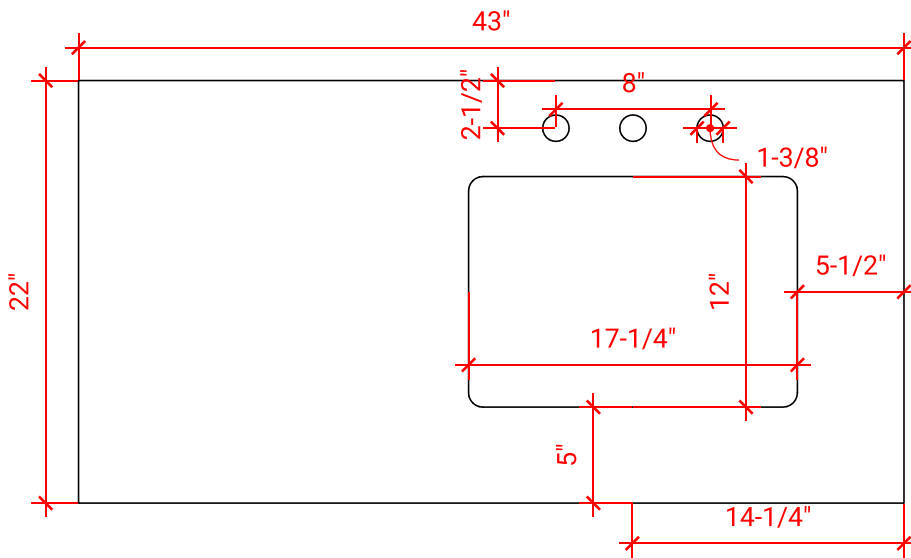

TAYLOR 42" RIGHT OFFSET CABINET

ARIEL

Q042S-R

BASE CABINET DIMENSIONS

42" W x 21.75" D x 34.5" H

FEATURES

- Solid wood frame & plywood panels
- Dovetail drawers and joints
- Soft closing doors & drawers

HARDWARE FINISHES

Brushed Nickel Satin Brass Matte Black Polished Chrome

AVAILABLE COLORS

White Grey Midnight Blue

FRONT VIEW

SIDE VIEW

PLAN VIEW

43" RIGHT RECTANGLE SINK COUNTERTOP WITH 1.5 IN. THICKNESS

ARIEL

OVERALL DIMENSIONS

43" W x 22" D x 1.5" H

COUNTERTOP OPTIONS

Carrara Marble
CW-043S-R-REC-CT

White Quartz
WQ-043S-R-REC-CT

FEATURES

- Solid countertop with mitered edges & seams
- Undermount white rectangular sink
- Pre-drilled for 8" widespread faucet

INCLUDED

- Countertop
- Matching Backsplash
- Rectangle Sink

COUNTERTOP PLAN VIEW

EDGE SIDE VIEW

THREE DIMENSIONAL COUNTERTOP VIEW