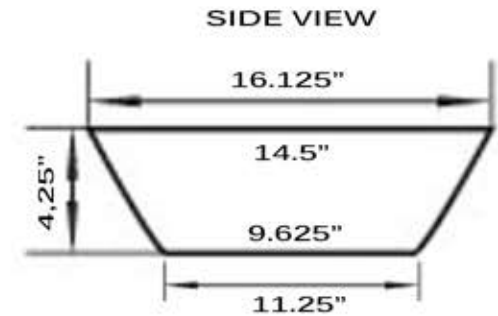

Brant Point Collection
 Vitreous China Bath Vessel Sink

**MODEL:
 NSV109**

| Overall Dimensions | Large Bowl | Interior Depth | Exterior Depth | Drain Dimensions |
|--------------------|-----------------|----------------|----------------|------------------|
| 16.125" x 16.125" | 14.5" x 14.5" | 3.625" | 4.25" | 1.5" |
| 11.125" 11.125" | 9.625" x 9.625" | | | |

FEATURES

- Premium Vitreous China
- Nominal Dimensions - Actual may vary by 1/4"
- Template Not Inculded
- Easy Clean
- White Porcelain Enamel Finish
- No Overflow
- Limited Lifetime Warranty

PROJECT/ NAME: