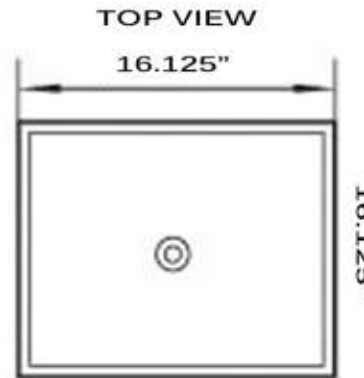

Brant Point Collection
 Vitreous China Bath Vessel Sink

**MODEL:
 NSV109**

| Overall Dimensions | Large Bowl | Interior Depth | Exterior Depth | Drain Dimensions |
|--------------------|-----------------|----------------|----------------|------------------|
| 16.125" x 16.125" | 14.5" x 14.5" | 3.625" | 4.25" | 1.5" |
| 11.125" 11.125" | 9.625" x 9.625" | | | |

FEATURES

- Premium Vitreous China
- Nominal Dimensions - Actual may vary by 1/4"
- Template Not Inculded
- Easy Clean
- White Porcelain Enamel Finish
- No Overflow
- Limited Lifetime Warranty

PROJECT/ NAME: