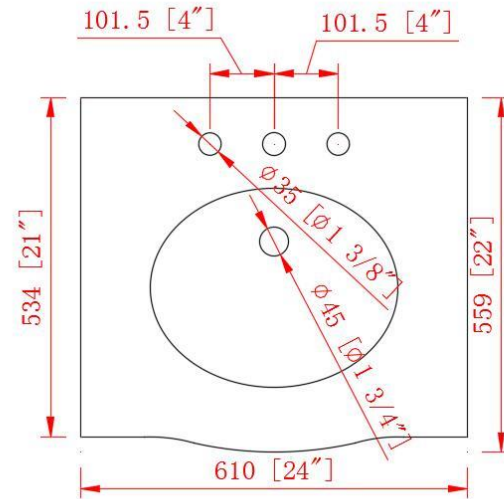

Monroe 24" Bathroom Vanity

24 in. W x 22 in. D x 37 11/16 in. H
(61 cm x 55.9 cm x 95.8 cm)

Top View

Back View