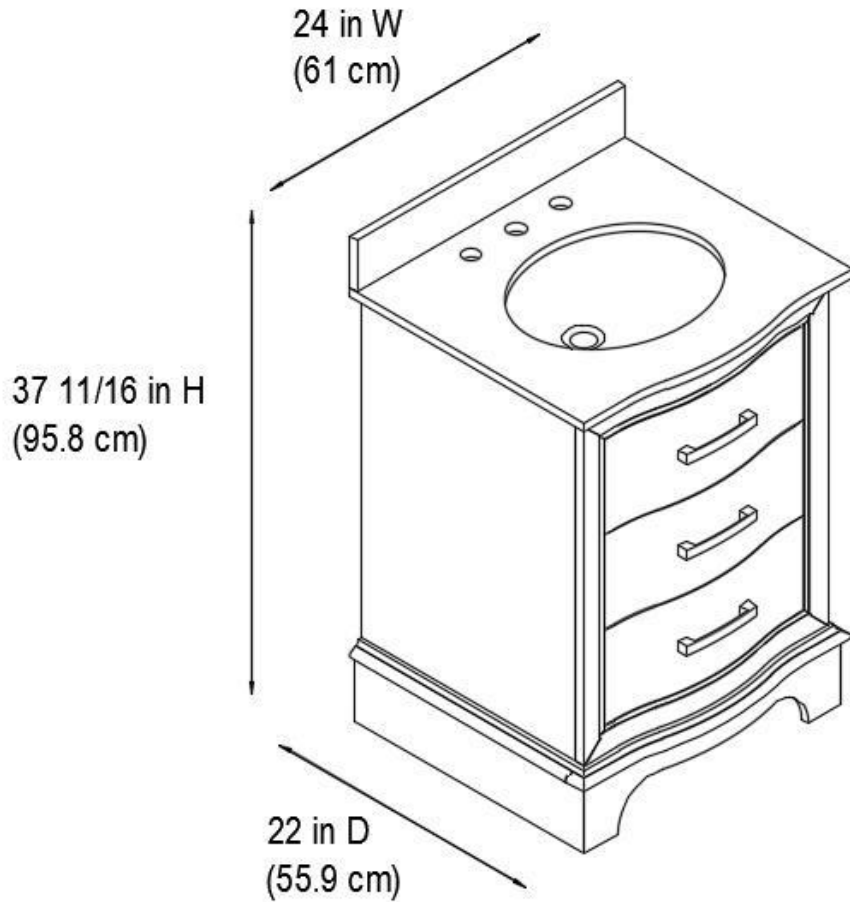

Monroe 24" Bathroom Vanity

24 in. W x 22 in. D x 37 11/16 in. H
(61 cm x 55.9 cm x 95.8 cm)

Top View

Back View