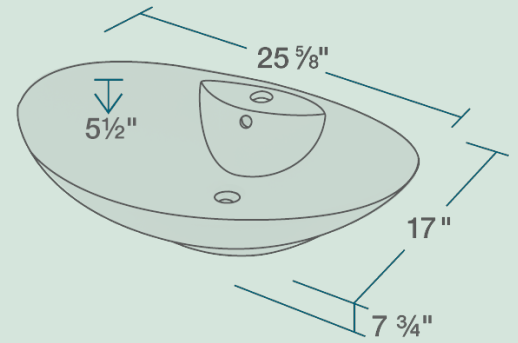

V2102-BISQUE Vessel Sink

Porcelain

Our porcelain sinks are made of true vitreous china and are triple glazed to create the strongest sink you will find. All of our porcelain sinks are covered by a limited lifetime warranty. All undermount sinks come with a cardboard cutout template and mounting hardware.

25 5/8" x 17" x 7 3/4"
 Vessel Installation
 True Vitreous China
 No Hardware Needed
 Limited Lifetime Warranty

Accessories

*Accessories not included

Available Colors

Features

Vessel Installation	27" Minimum Cabinet Size	True Vitreous China	No Hardware Needed	Limited Lifetime Warranty	One Bowl