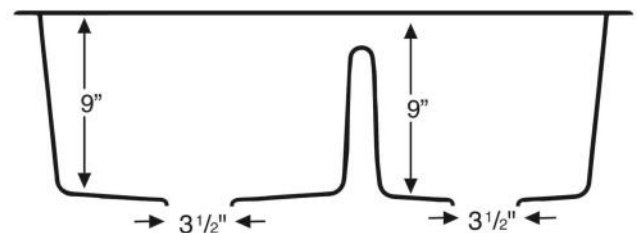

INSTALLATION PROFILE

PROJECT INFORMATION

PROJECT: _____
CONTACT: _____
DATE: _____
NOTES: _____
_____
_____

APPROVAL:

OPTIONAL ACCESSORIES

MODELS	COLOR	STRAINER	FLANGE
• QU-610-WH	White	QBSWH	QDFWH
• QU-610-BI	Bisque	QBSBI	QDFBI
• QU-610-BL	Black	QBSBL	QDFBL
• QU-610-BR	Brown	QBSBR	QDFBR
• QU-610-CN	Concrete	QBSCN	QDFCN
• QU-610-GR	Grey	QBSGR	QDFGR

We reserve the right to update product specifications without notice. Please visit karran.com for the most current specification sheets. All dimensions are accurate to 1/4". REV 5-2022