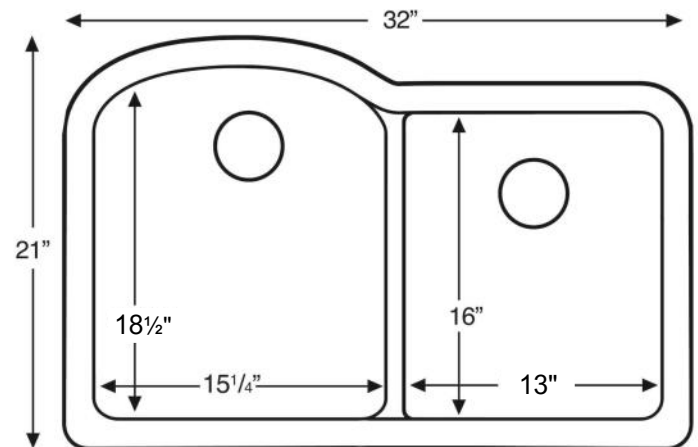

Sinks are listed with IAPMO and meet the requirements of the Uniform Plumbing Code, International Plumbing Code and the National Plumbing Code of Canada.

| | |
|-----------------------------------|---|
| Series: | Quartz QU Series |
| Material: | 80% quartz / 20% acrylic resin |
| Installation Type: | Undermount |
| Configuration: | Large/small bowl |
| Overall dimensions: | 32" x 21" |
| Left bowl dimensions: | 15-1/4" x 18-1/2" x 9" |
| Right bowl dimensions: | 13" x 16" x 9" |
| Drain size: | 3-1/2" |
| Min. cabinet size: | 36" |
| Template / clips included: | Yes |
| Accessories included: | Stainless steel basket strainers, stainless steel bottom grids, Luster Pro cleaning oil |
| Finishes / Colors: | Bisque, Concrete, White, Black, Grey, Brown |

We reserve the right to update product specifications without notice. Please visit karran.com for the most current specification sheets. All dimensions are accurate to 1/4". REV 5-2022