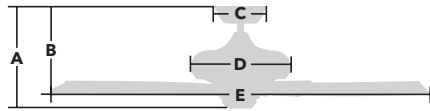

52" Snugger CF805S

FAN SPECIFICATIONS

Diameter	52"
Motor Lead Lengths	N/A
Motor Size (mm)	153 x 15
Product Weight	13.9 LBS
Blade Pitch	12°
Downrod Length	Flush-Mount INCL.
Accepts 2.5" Downrod	N

- A. Total Fan Height: **7.3"**
- B. Bottom of Blade to Ceiling: **7.6"**
- C. Width of Canopy: **N/A**
- D. Width of Housing: **11"**
- E. Total Fan Diameter: **52"**

SHIPPING SPECIFICATIONS

Carton Weight	16 LBS
Length	19.5"
Width	12.25"
Depth	7.75"

LIGHTING

AMPS	0.60
Lumens	N/A
Watts	N/A
CRI	N/A
CCT (K)	N/A
Dimming Light	N/A
Reverse Switch	Manual

PERFORMANCE

Speed	High	Low	
Airflow	2126	746	CUBIC FT. PER MIN.
Electricity Use	64	11	WATTS (EXCL. LIGHTS)
Airflow Efficiency	33	66	CUBIC FT. PER MIN. PER WATT
RPM	165	50	REVOLUTIONS PER MIN.