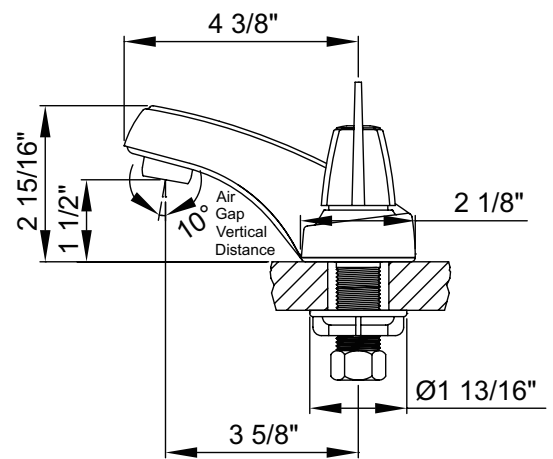

OLYMPIA FAUCETS
VALUE FOR BUILDERS

L-7251G
ELITE SERIES

Two Handle Lavatory Faucet

- ADA Wrist Blade Handles
- 3-5/8" Reach, 1-1/2" From Deck to Aerator
- Washerless Cartridge Operation
- 3-Hole 4" Installation
- Brass Grid Strainer Drain Assembly
- With 1.2 GPM Flow Rate

Grid Strainer