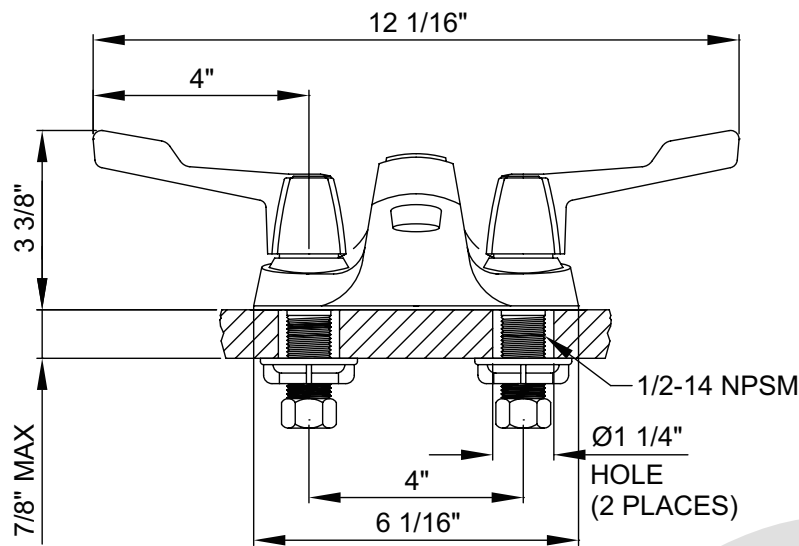

OLYMPIA FAUCETS
VALUE FOR BUILDERS

L-7251G
ELITE SERIES

Two Handle Lavatory Faucet

- ADA Wrist Blade Handles
- 3-5/8" Reach, 1-1/2" From Deck to Aerator
- Washerless Cartridge Operation
- 3-Hole 4" Installation
- Brass Grid Strainer Drain Assembly
- With 1.2 GPM Flow Rate

Grid Strainer