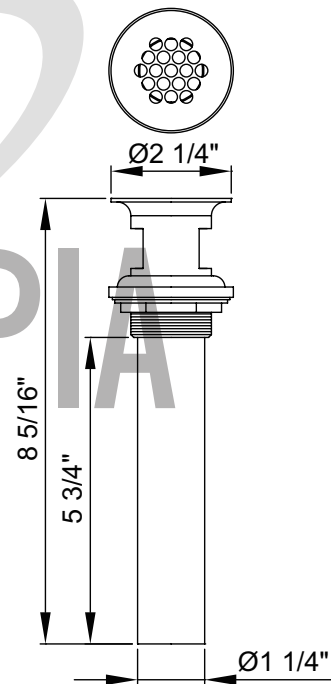

OLYMPIA FAUCETS
VALUE FOR BUILDERS

L-7251G
ELITE SERIES

Two Handle Lavatory Faucet

- ADA Wrist Blade Handles
- 3-5/8" Reach, 1-1/2" From Deck to Aerator
- Washerless Cartridge Operation
- 3-Hole 4" Installation
- Brass Grid Strainer Drain Assembly
- With 1.2 GPM Flow Rate

Grid Strainer