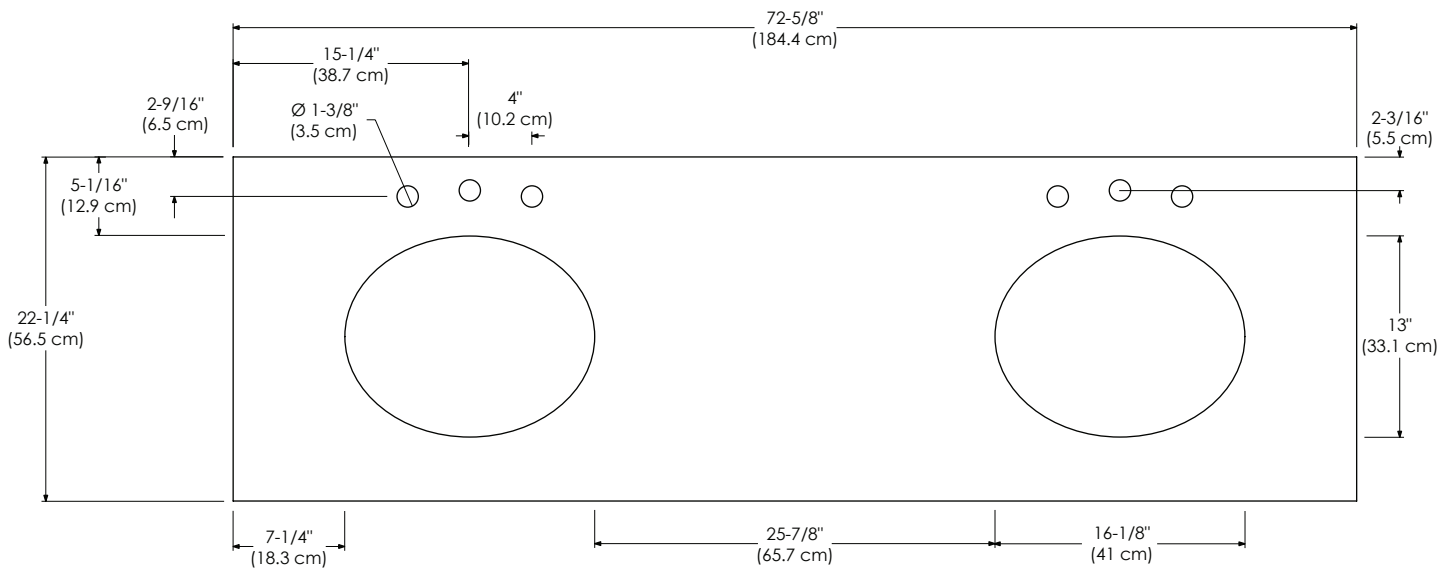

Standard Top 25" / 31" / 37" / 43" / 49" / 61" / 73"

RONBOW

Model : 301173-8D-COLOR

Stone counter for undercounter sink (standard)

Available Colors in various sizes:

CARRARA WHITE MARBLE CW
ABSOLUTE BLACK GRANITE AB
CREAM BEIGE MARBLE MY

Faucet:

8" WIDESPREAD

TOP VIEW

FRONT VIEW