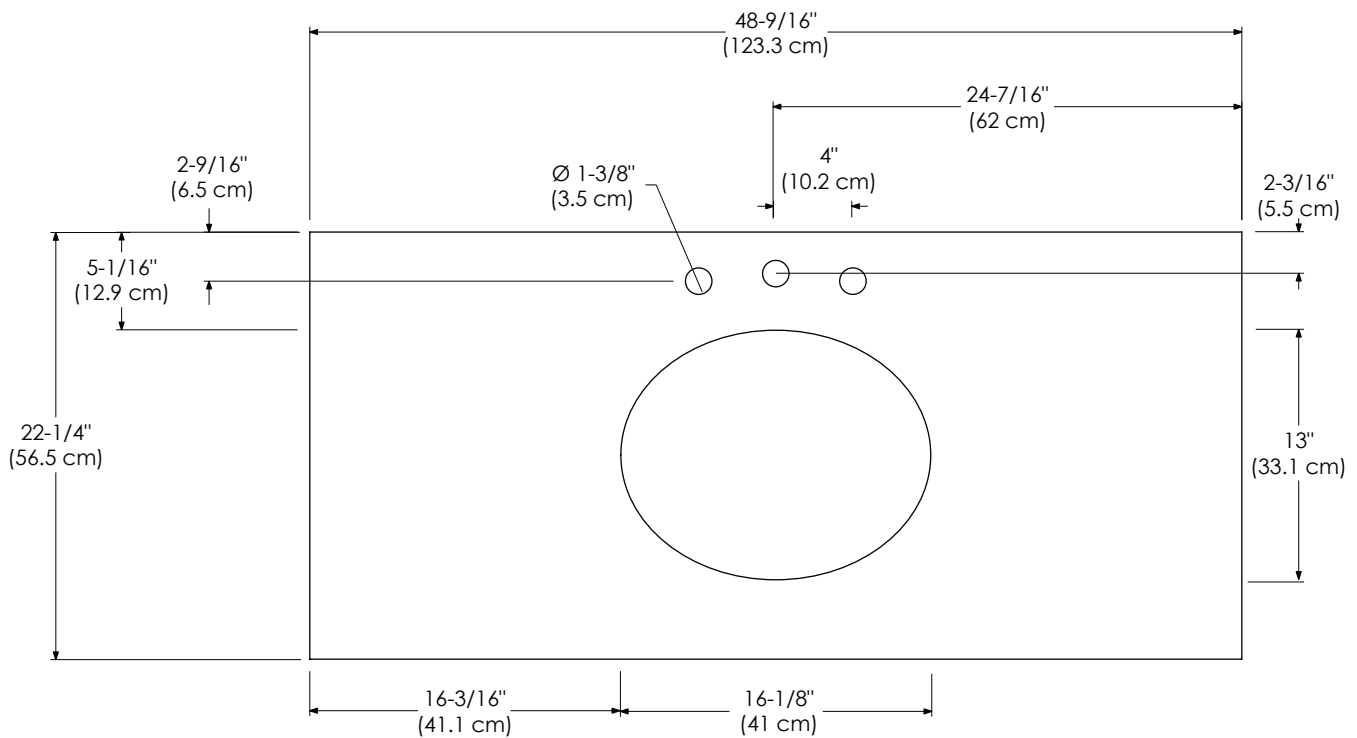

Standard Top 25" / 31" / 37" / 43" / 49" / 61" / 73"

RONBOW

Model : 301149-8-COLOR

Stone counter for undercounter sink (standard)

Available Colors in various sizes:

CARRARA WHITE MARBLE CW
ABSOLUTE BLACK GRANITE AB
CREAM BEIGE MARBLE MY

Faucet:

8" WIDESPREAD

TOP VIEW

FRONT VIEW

STONE COUNTER TOP

Standard Top 25" / 31" / 37" / 43" / 49" / 61" / 73"

RONBOW

Model : 301161-8D-COLOR

Faucet:

8" WIDESPREAD

TOP VIEW

FRONT VIEW