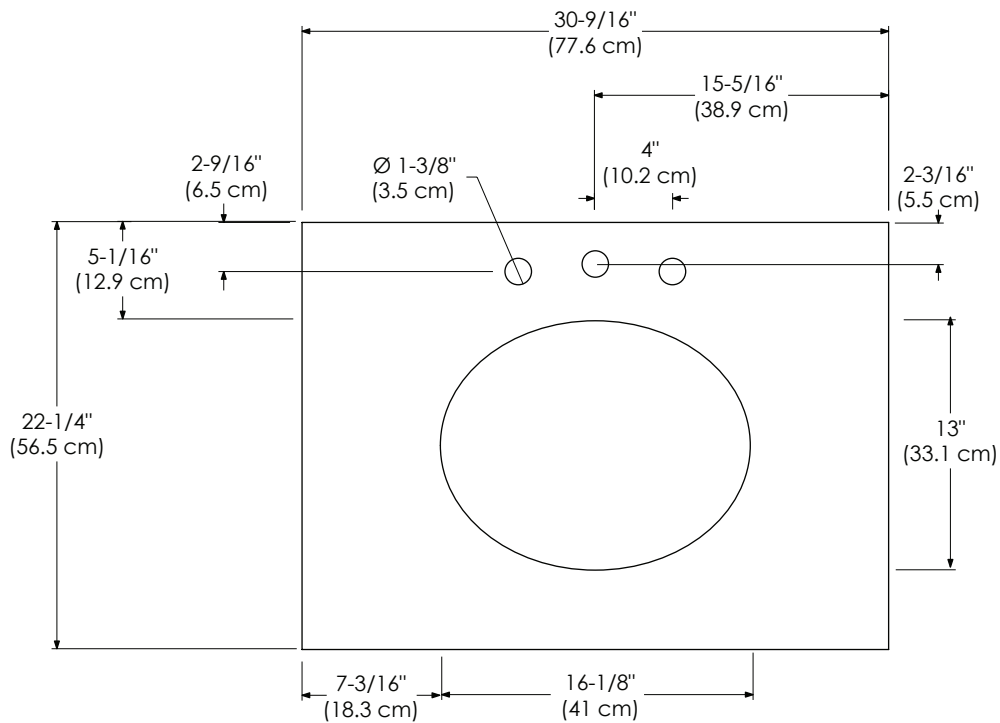

STONE COUNTER TOP

Standard Top 25" / 31" / 37" / 43" / 49" / 61" / 73"

RONBOW

Model : 301131-8-COLOR

Stone counter for undercounter sink (standard)

Available Colors in various sizes:

CARRARA WHITE MARBLE CW
ABSOLUTE BLACK GRANITE AB
CREAM BEIGE MARBLE MY

Faucet:

8" WIDESPREAD

TOP VIEW