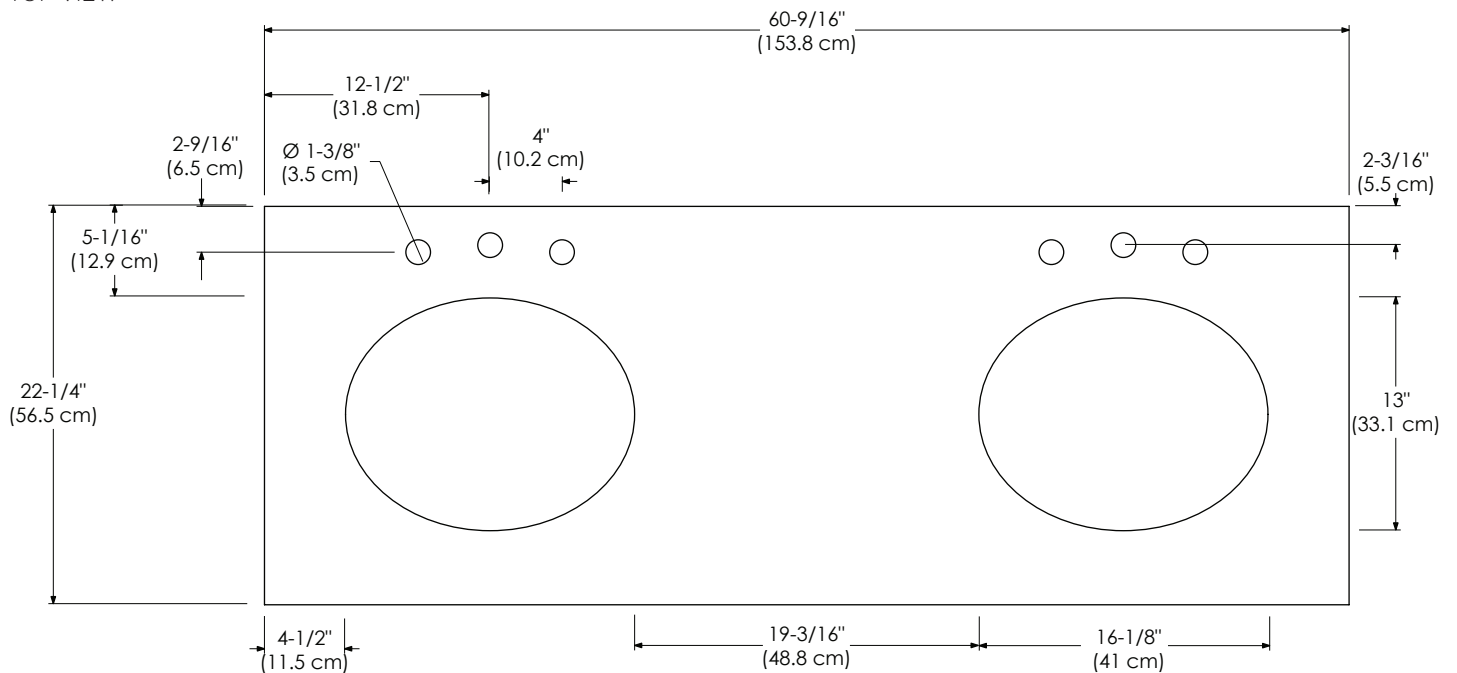

STONE COUNTER TOP

Standard Top 25" / 31" / 37" / 43" / 49" / 61" / 73"

RONBOW

Model : 301161-8D-COLOR

Stone counter for undercounter sink (standard)

Available Colors in various sizes:

CARRARA WHITE MARBLE CW
ABSOLUTE BLACK GRANITE AB
CREAM BEIGE MARBLE MY

Faucet:

8" WIDESPREAD

TOP VIEW