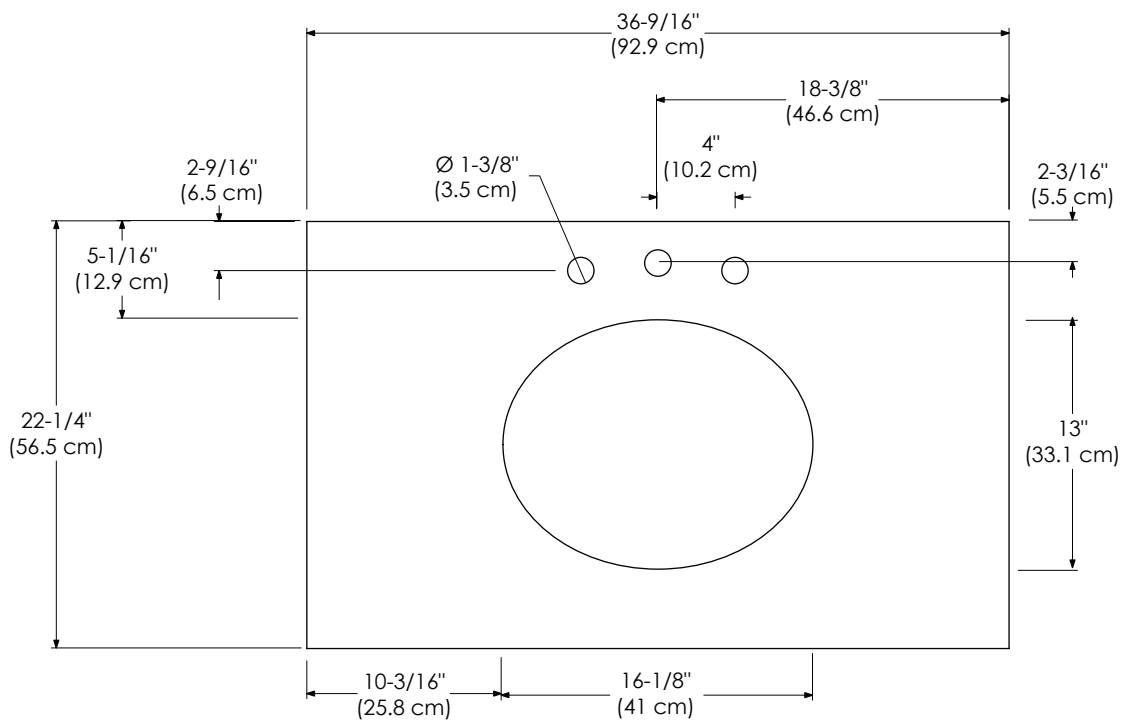

Standard Top 25" / 31" / 37" / 43" / 49" / 61" / 73"

RONBOW

Model : 301137-8-COLOR

Stone counter for undercounter sink (standard)

Available Colors in various sizes:

CARRARA WHITE MARBLE CW
ABSOLUTE BLACK GRANITE AB
CREAM BEIGE MARBLE MY

Faucet:

8" WIDESPREAD

TOP VIEW

FRONT VIEW

STONE COUNTER TOP

Standard Top 25" / 31" / 37" / 43" / 49" / 61" / 73"

RONBOW

Model : 301143-8-COLOR

Faucet:

8" WIDESPREAD

TOP VIEW

FRONT VIEW

STONE COUNTER TOP

Standard Top 25" / 31" / 37" / 43" / 49" / 61" / 73"

RONBOW

Model : 301161-8D-COLOR

Faucet:

8" WIDESPREAD

TOP VIEW

FRONT VIEW