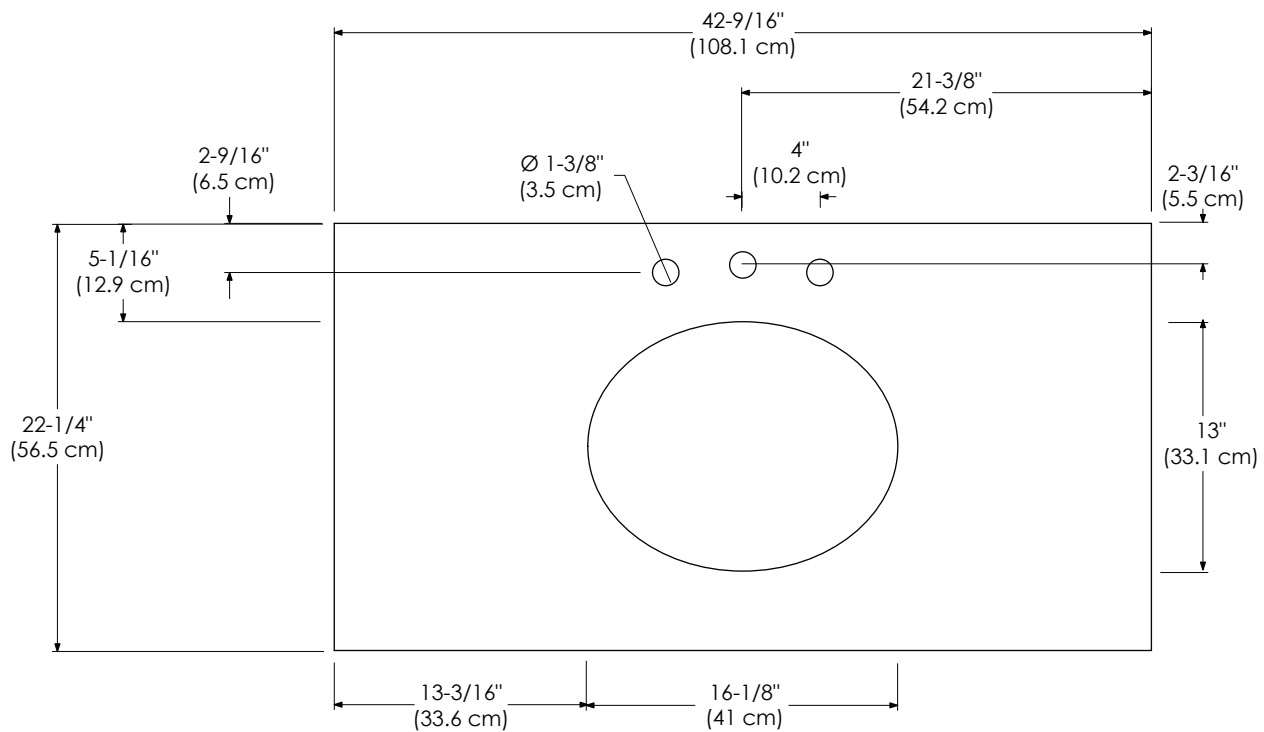

STONE COUNTER TOP

Standard Top 25" / 31" / 37" / 43" / 49" / 61" / 73"

RONBOW

Model : 301143-8-COLOR

Stone counter for undercounter sink (standard)

Available Colors in various sizes:

CARRARA WHITE MARBLE CW
ABSOLUTE BLACK GRANITE AB
CREAM BEIGE MARBLE MY

Faucet:

8" WIDESPREAD

TOP VIEW