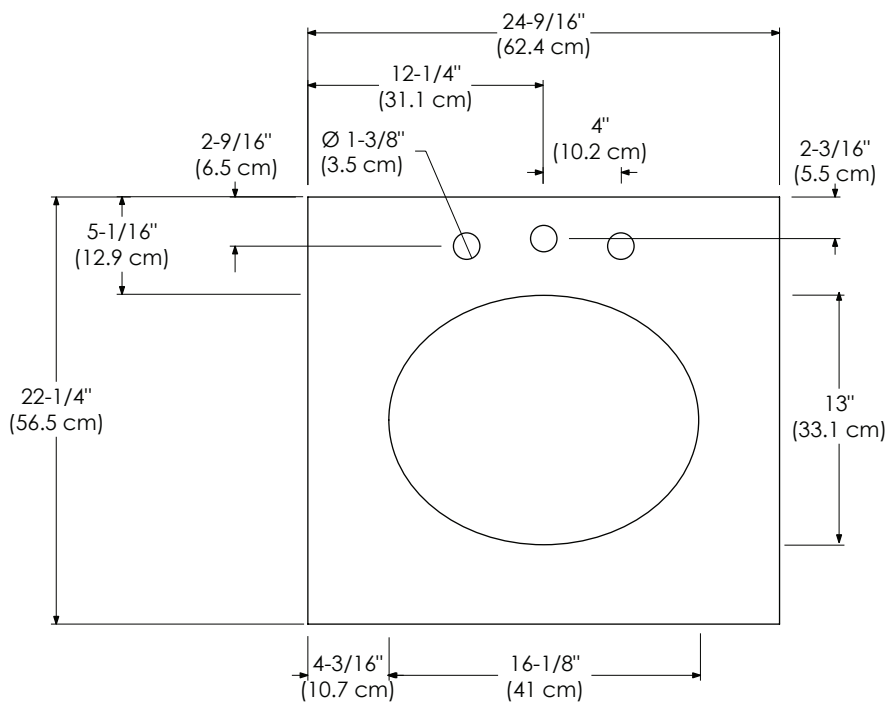

STONE COUNTER TOP

Standard Top 25" / 31" / 37" / 43" / 49" / 61" / 73"

RONBOW

Model : 301125-8-COLOR

Stone counter for undercounter sink (standard)

Available Colors in various sizes:

CARRARA WHITE MARBLE CW
ABSOLUTE BLACK GRANITE AB
CREAM BEIGE MARBLE MY

Faucet:

8" WIDESPREAD

TOP VIEW

FRONT VIEW

STONE COUNTER TOP

Standard Top 25" / 31" / 37" / 43" / 49" / 61" / 73"

RONBOW

Model : 301131-8-COLOR

Faucet:

8" WIDESPREAD

TOP VIEW

FRONT VIEW

STONE COUNTER TOP

Standard Top 25" / 31" / 37" / 43" / 49" / 61" / 73"

RONBOW

Model : 301143-8-COLOR

Faucet:

8" WIDESPREAD

TOP VIEW

FRONT VIEW