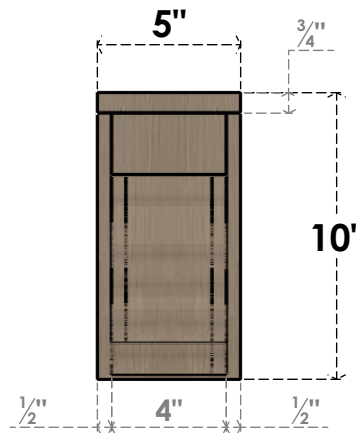

ITEM NUMBER: CORU05X15X10HLDRCPR

5"W X 15"D X 10"H SERIES 3 CLASSIC HIGHLAND ROUGH CEDAR
TIMBERTHANE FAUX WOOD CORBEL, PRIMED

SIDE PROFILE

FRONT PROFILE

ISOMETRIC

EKENA MILLWORK
2300 WEST MAIN ST.
CLARKSVILLE, TX 75426
TOLL FREE: 866-607-0453
WWW.EKENAMILLWORK.COM

NOTES

1. INSTALLATION TO BE COMPLETED IN ACCORDANCE WITH MANUFACTURER'S SPECIFICATIONS.
2. DRAWING MAY NOT BE TO SCALE
3. THIS DRAWING IS INTENDED FOR DESIGN AND PLANNING PURPOSES ONLY.
4. ALL INFORMATION CONTAINED HEREIN WAS CURRENT AT THE TIME OF DEVELOPMENT BUT MUST BE REVIEWED AND APPROVED BY THE PRODUCT MANUFACTURER TO BE CONSIDERED ACCURATE.
5. TIMBERTHANE ARCHITECTURAL PRODUCTS ARE MADE FROM HIGH DENSITY URETHANE AND COME FACTORY PRIMED