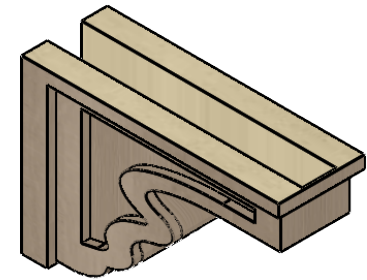

ITEM NUMBER: CORU05X15X10HLDRCPR

5"W X 15"D X 10"H SERIES 3 CLASSIC HIGHLAND ROUGH CEDAR
TIMBERTHANE FAUX WOOD CORBEL, PRIMED

SIDE PROFILE

FRONT PROFILE

ISOMETRIC

EKENA MILLWORK
2300 WEST MAIN ST.
CLARKSVILLE, TX 75426
TOLL FREE: 866-607-0453
WWW.EKENAMILLWORK.COM