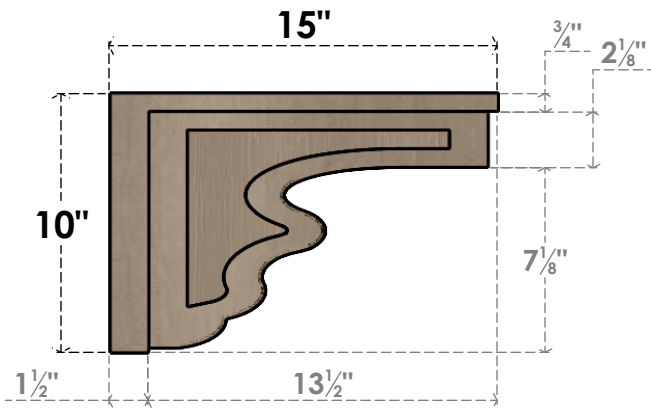

ITEM NUMBER: CORU05X15X10HLDRCPR

5"W X 15"D X 10"H SERIES 3 CLASSIC HIGHLAND ROUGH CEDAR
TIMBERTHANE FAUX WOOD CORBEL, PRIMED

SIDE PROFILE

FRONT PROFILE

ISOMETRIC

EKENA MILLWORK
2300 WEST MAIN ST.
CLARKSVILLE, TX 75426
TOLL FREE: 866-607-0453
WWW.EKENAMILLWORK.COM

NOTES

1. INSTALLATION TO BE COMPLETED IN ACCORDANCE WITH MANUFACTURER'S SPECIFICATIONS.
2. DRAWING MAY NOT BE TO SCALE
3. THIS DRAWING IS INTENDED FOR DESIGN AND PLANNING PURPOSES ONLY.
4. ALL INFORMATION CONTAINED HEREIN WAS CURRENT AT THE TIME OF DEVELOPMENT BUT MUST BE REVIEWED AND APPROVED BY THE PRODUCT MANUFACTURER TO BE CONSIDERED ACCURATE.
5. TIMBERTHANE ARCHITECTURAL PRODUCTS ARE MADE FROM HIGH DENSITY URETHANE AND COME FACTORY PRIMED