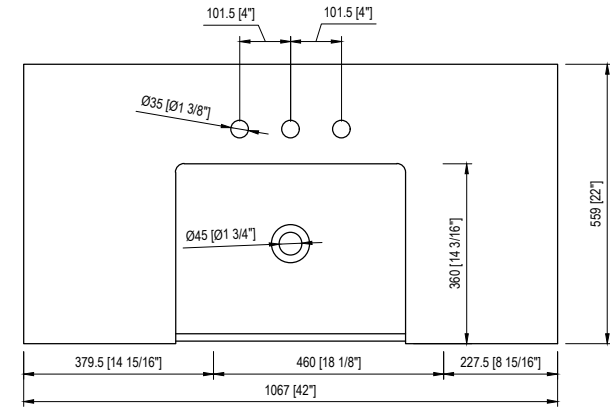

42" Bathroom Vanity

42 in. W x 22 in.D x 38 in.H
(106.7 cm x 55.9 cm x 96.5 cm)

Top View

Back View