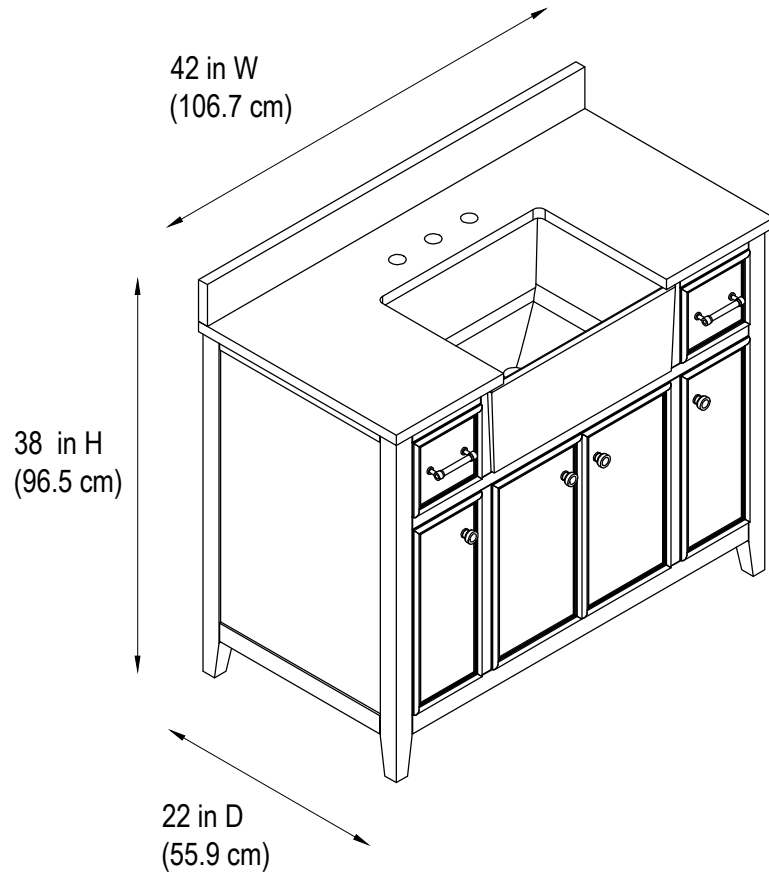

42" Bathroom Vanity

42 in. W x 22 in.D x 38 in.H
(106.7 cm x 55.9 cm x 96.5 cm)

Top View

Back View