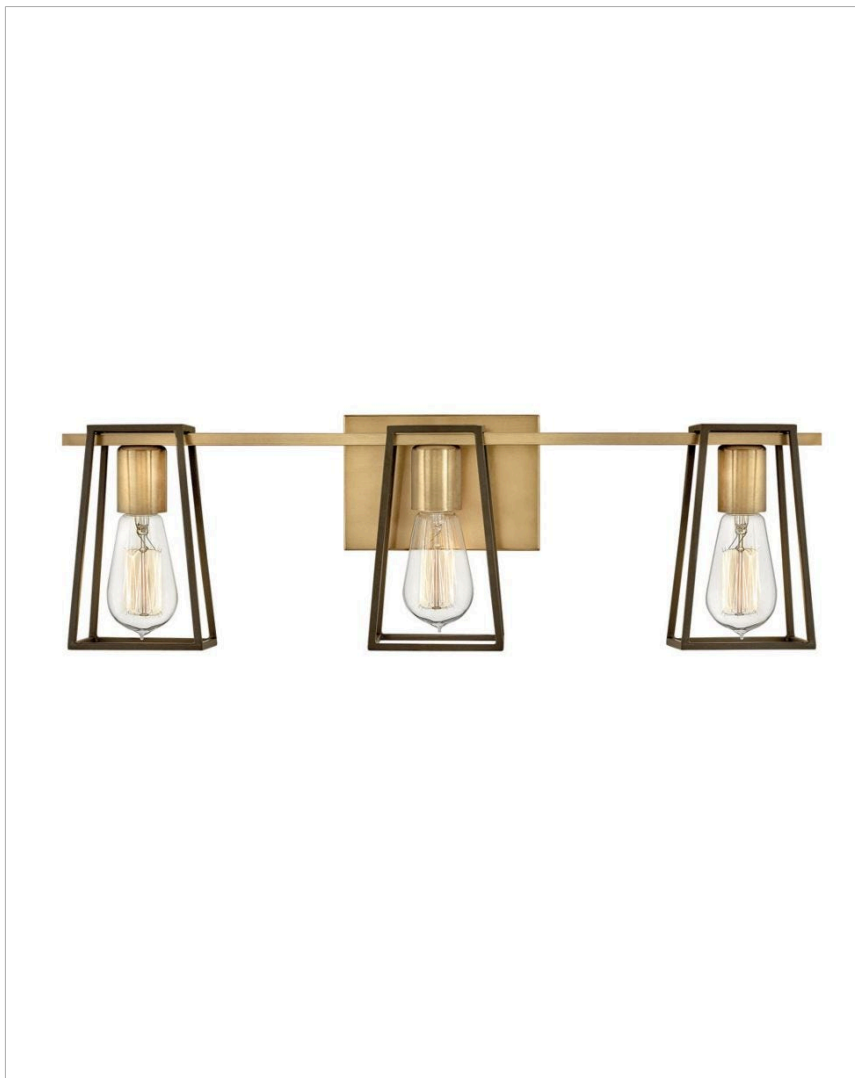

FILMORE

5163HB

THREE LIGHT VANITY

The vintage industrial open cage silhouette offers a glimpse of the workhorse mentality of Filmore, but the dual finish on bar, backplate and fitter ensures that effortless style reigns supreme. Offered in two dual finish combinations, Chrome with Satin Black and Oil Rubbed Bronze with Heritage Brass, Filmore adds no-nonsense function and a minimalist spirit to any space.

DETAILS	
FINISH:	Heritage Brass
MATERIAL:	Steel

DIMENSIONS	
WIDTH:	24"
HEIGHT:	7.5"
WEIGHT:	3.5lb
BACK PLATE:	6.5"W X 4.5"H
EXTENSION:	6.8"
TOP TO OUTLET:	2.25"

LIGHT SOURCE	
LIGHT SOURCE:	LED Lamp, Socket
WATTAGE:	3-100w Incan. OR 3-17w Med. LED
VOLTAGE:	120v

SHIPPING	
CARTON LENGTH:	26
CARTON WIDTH:	8
CARTON HEIGHT:	9.5
CARTON WEIGHT:	5

PRODUCT DETAILS:

- Mounting hardware is hidden on the backplate to ensure a clean silhouette
- Fixture can be mounted either up or down
- Suitable for use in damp locations as defined by NEC and CEC. Meets United States UL Underwriters Laboratories & CSA Canadian Standards Association Product Safety Standards
- Ideal for vintage filament bulbs (not included)
- Angular lines, a bold finish, simple shape and sturdy details merge for a robust but pared down industrial design
- Classic gleaming light brass finish