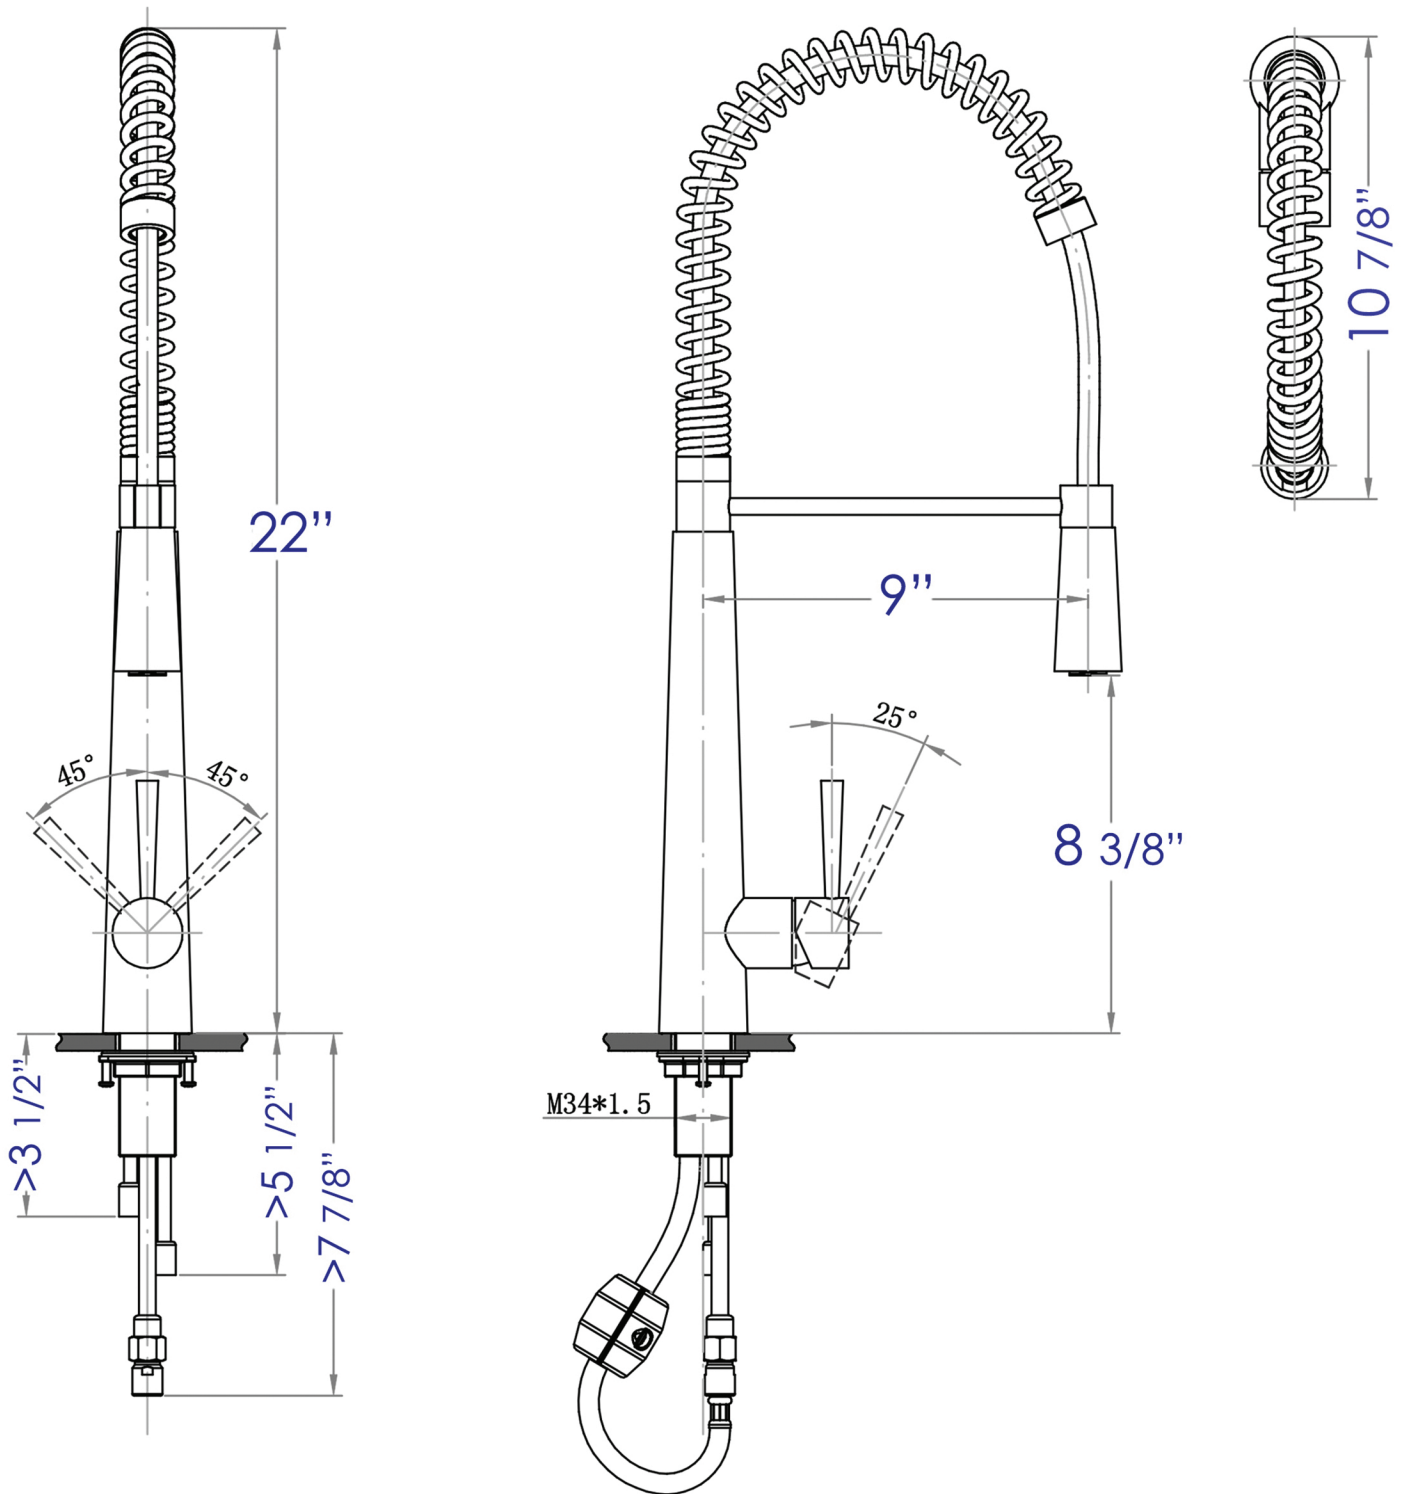

# AB2039

Solid Stainless Steel Commercial Spring Kitchen Faucet

**Note:** All product dimensions are approximate and should be verified on site prior to installation. Visit [www.ALFIbrand.com](http://www.ALFIbrand.com) for more information.