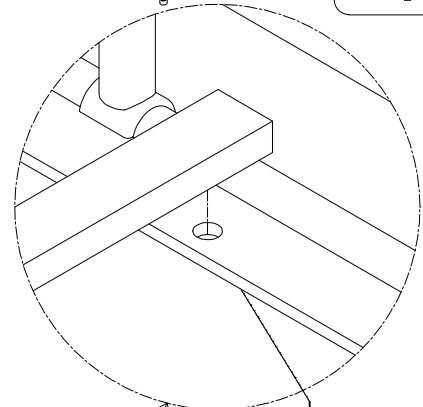

HOOKER
— FURNITURE —

ASSEMBLY INSTRUCTION

Item: 5388-90251 Slumbr 5/0 Metal Upholstered Headboard
5388-90252 Slumbr 5/0 Metal Upholstered Footboard
5388-90253 Slumbr 5/0-6/6 Metal Rails

Thank you for purchasing this quality product. Be sure to unpack carefully looking for small parts which may have come loose during shipment.

Read all instruction and study the drawing carefully before starting the assembly process:

HARDWARE PACK

NO	DRAWING	DESCRIPTION	SIDE	Q'TY
A		BOLT	05/16"*1"	8pcs
B		LOCK WASHER	05/16"	8pcs
C		FLAT WASHER	05/16"*22mm	8pcs
D		ALLEN WRENCH	5mm	1pc
G		BOLT	01/4"*3/4"	15pcs
H		LOCK WASHER	01/4"	15pcs
K		FLAT WASHER	01/4"*16mm	15pcs
L		ALLEN WRENCH	4mm	1pc

Step 1

Step 2

Step 3