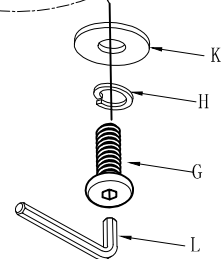

# ASSEMBLY INSTRUCTION

Item: 5388-90251 Slumbr 5/0 Metal Upholstered Headboard  
 5388-90252 Slumbr 5/0 Metal Upholstered Footboard  
 5388-90253 Slumbr 5/0-6/6 Metal Rails

Thank you for purchasing this quality product. Be sure to unpack carefully looking for small parts which may have come loose during shipment.

Read all instruction and study the drawing carefully before starting the assembly process:

HARDWARE PACK

NO	DRAWING	DESCRIPTION	SIDE	Q'TY
A		BOLT	05/16"*1"	8pcs
B		LOCK WASHER	05/16"	8pcs
C		FLAT WASHER	05/16"*22mm	8pcs
D		ALLEN WRENCH	5mm	1pc
G		BOLT	01/4"*3/4"	15pcs
H		LOCK WASHER	01/4"	15pcs
K		FLAT WASHER	01/4"*16mm	15pcs
L		ALLEN WRENCH	4mm	1pc

Step 1

Step 2

Step 3