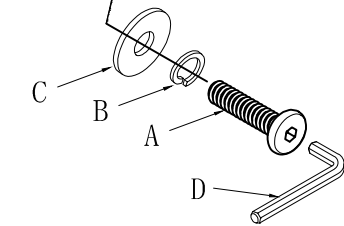

# ASSEMBLY INSTRUCTION

Item: 5388-90251 Slumbr 5/0 Metal Upholstered Headboard  
 5388-90252 Slumbr 5/0 Metal Upholstered Footboard  
 5388-90253 Slumbr 5/0-6/6 Metal Rails

Thank you for purchasing this quality product. Be sure to unpack carefully looking for small parts which may have come loose during shipment.

Read all instruction and study the drawing carefully before starting the assembly process:

HARDWARE PACK

NO	DRAWING	DESCRIPTION	SIDE	Q'TY
A		BOLT	05/16"*1"	8pcs
B		LOCK WASHER	05/16"	8pcs
C		FLAT WASHER	05/16"*22mm	8pcs
D		ALLEN WRENCH	5mm	1pc
G		BOLT	01/4"*3/4"	15pcs
H		LOCK WASHER	01/4"	15pcs
K		FLAT WASHER	01/4"*16mm	15pcs
L		ALLEN WRENCH	4mm	1pc

Step 1

Step 2

Step 3