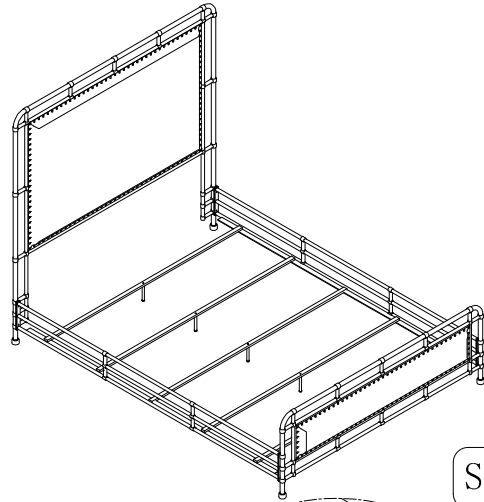

# ASSEMBLY INSTRUCTION

Item: 5388-90251 Slumbr 5/0 Metal Upholstered Headboard  
 5388-90252 Slumbr 5/0 Metal Upholstered Footboard  
 5388-90253 Slumbr 5/0-6/6 Metal Rails

Thank you for purchasing this quality product. Be sure to unpack carefully looking for small parts which may have come loose during shipment.

Read all instruction and study the drawing carefully before starting the assembly process:

HARDWARE PACK

NO	DRAWING	DESCRIPTION	SIDE	Q'TY
A		BOLT	05/16"*1"	8pcs
B		LOCK WASHER	05/16"	8pcs
C		FLAT WASHER	05/16"*22mm	8pcs
D		ALLEN WRENCH	5mm	1pc
G		BOLT	01/4"*3/4"	15pcs
H		LOCK WASHER	01/4"	15pcs
K		FLAT WASHER	01/4"*16mm	15pcs
L		ALLEN WRENCH	4mm	1pc