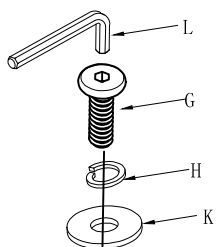

# ASSEMBLY INSTRUCTION

Item: 5388-90251 Slumbr 5/0 Metal Upholstered Headboard  
 5388-90252 Slumbr 5/0 Metal Upholstered Footboard  
 5388-90253 Slumbr 5/0-6/6 Metal Rails

Thank you for purchasing this quality product. Be sure to unpack carefully looking for small parts which may have come loose during shipment.

Read all instruction and study the drawing carefully before starting the assembly process:

HARDWARE PACK

NO	DRAWING	DESCRIPTION	SIDE	Q'TY
A		BOLT	05/16"*1"	8pcs
B		LOCK WASHER	05/16"	8pcs
C		FLAT WASHER	05/16"*22mm	8pcs
D		ALLEN WRENCH	5mm	1pc
G		BOLT	01/4"*3/4"	15pcs
H		LOCK WASHER	01/4"	15pcs
K		FLAT WASHER	01/4"*16mm	15pcs
L		ALLEN WRENCH	4mm	1pc

Step 1

Step 2

Step 3