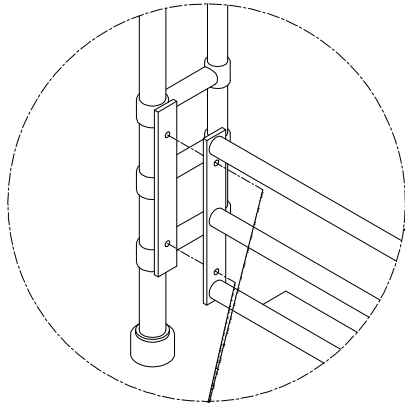

# ASSEMBLY INSTRUCTION

Item: 5388-90251 Slumbr 5/0 Metal Upholstered Headboard  
 5388-90252 Slumbr 5/0 Metal Upholstered Footboard  
 5388-90253 Slumbr 5/0-6/6 Metal Rails

Thank you for purchasing this quality product. Be sure to unpack carefully looking for small parts which may have come loose during shipment.

Read all instruction and study the drawing carefully before starting the assembly process:

HARDWARE PACK

NO	DRAWING	DESCRIPTION	SIDE	Q'TY
A		BOLT	05/16"*1"	8pcs
B		LOCK WASHER	05/16"	8pcs
C		FLAT WASHER	05/16"*22mm	8pcs
D		ALLEN WRENCH	5mm	1pc
G		BOLT	01/4"*3/4"	15pcs
H		LOCK WASHER	01/4"	15pcs
K		FLAT WASHER	01/4"*16mm	15pcs
L		ALLEN WRENCH	4mm	1pc