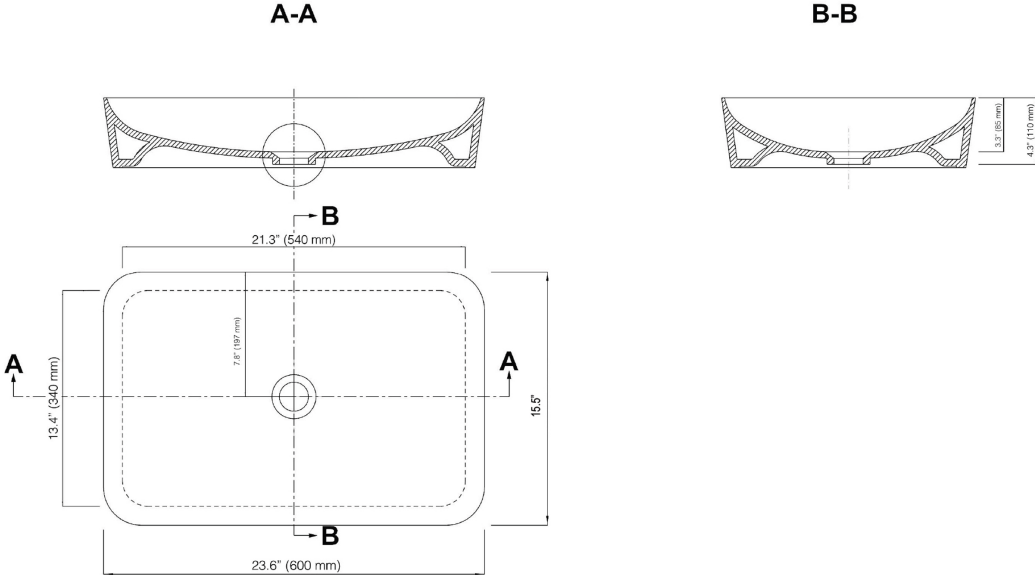

Model |
Ultra UL 060

Dimensions Metric

1 inch = 2.54 cm

1 inch = 25.4 mm

1051 Lea Drive - Collegeville, PA 19426
Tel. 215 513 9400 - Fax 610 831 0215

www.ws bathcollections.com - info@ws bathcollections.com

Collection
Ultra

Model |
Ultra UL 060

Dimensions Metric
 1 inch = 2.54 cm
 1 inch = 25.4 mm

1051 Lea Drive - Collegeville, PA 19426
 Tel. 215 513 9400 - Fax 610 831 0215
www.ws bathcollections.com - info@ws bathcollections.com

Bolts

Silicone (optional)

Collection
Ultra

Model |
Ultra UL 060

Dimensions Metric
1 inch = 2.54 cm
1 inch = 25.4 mm

WS[®]
BATH
COLLECTIONS

1051 Lea Drive - Collegeville, PA 19426
Tel. 215 513 9400 - Fax 610 831 0215
www.ws bathcollections.com - info@ws bathcollections.com